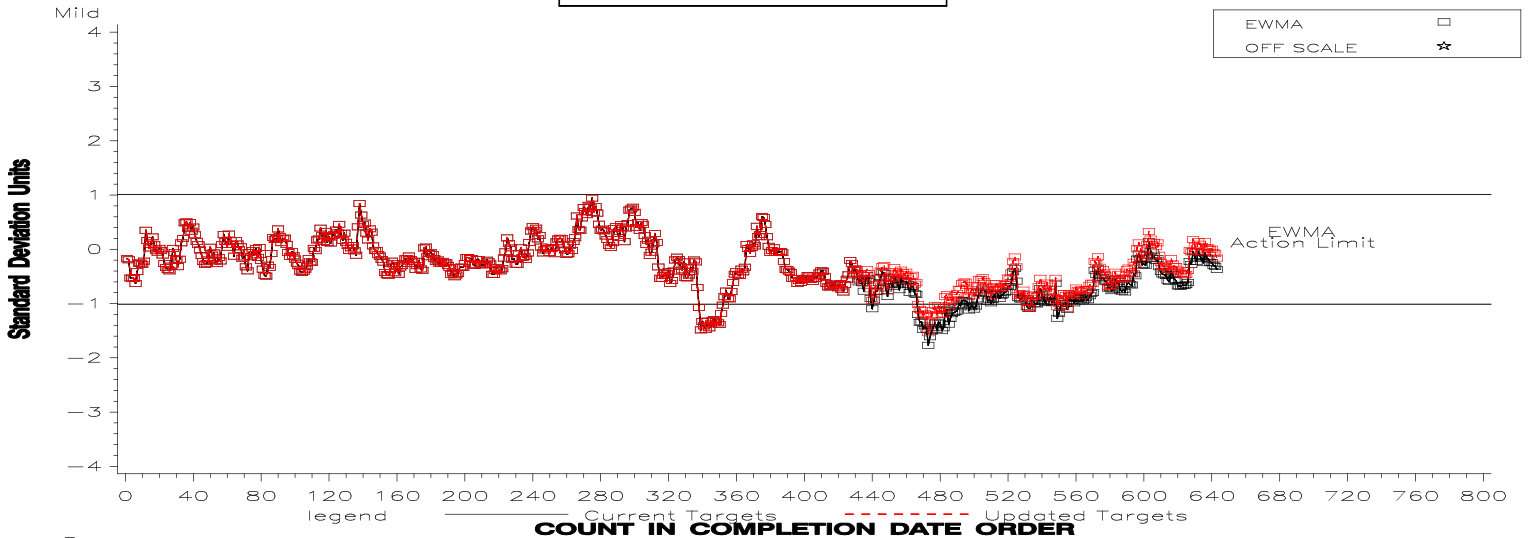

L-60-1 INDUSTRY OPERATIONALLY VALID DATA

REFERENCE FINAL AVERAGE CARBON/ VARNISH

LTMS Severity Analysis

LTMS Precision Analysis

CUSUM Severity Analysis