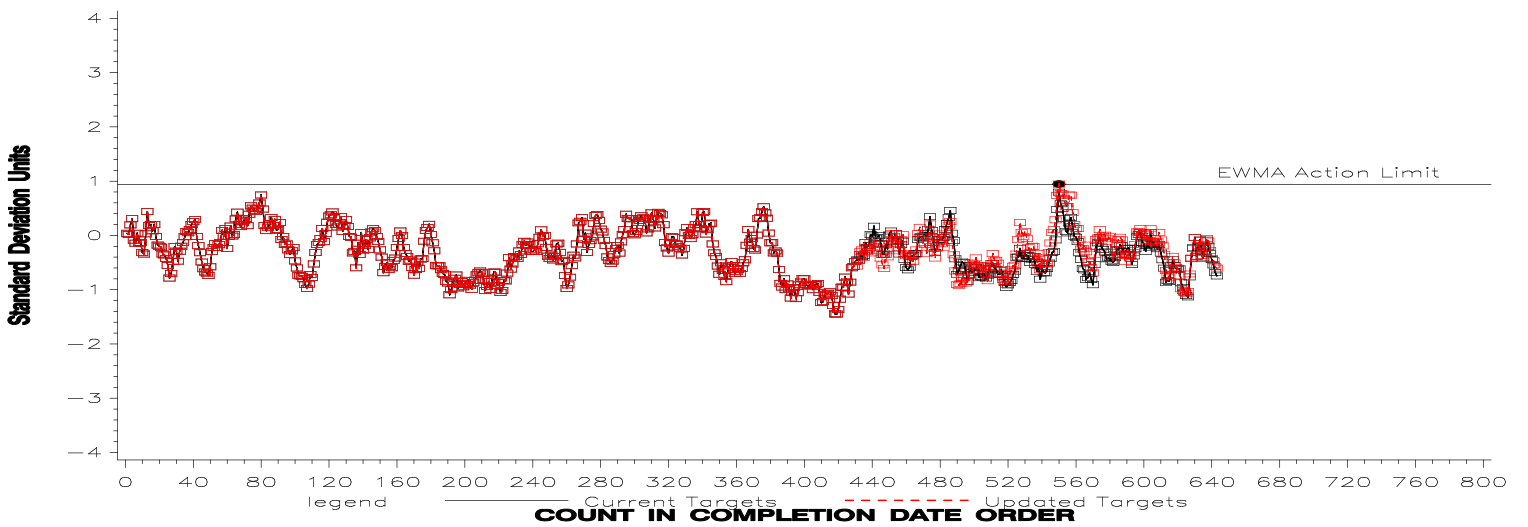

L-60-1 INDUSTRY OPERATIONALLY VALID DATA

REFERENCE FINAL AVERAGE CARBON/ VARNISH

LTMS Severity Analysis

LTMS Precision Analysis

CUSUM Severity Analysis