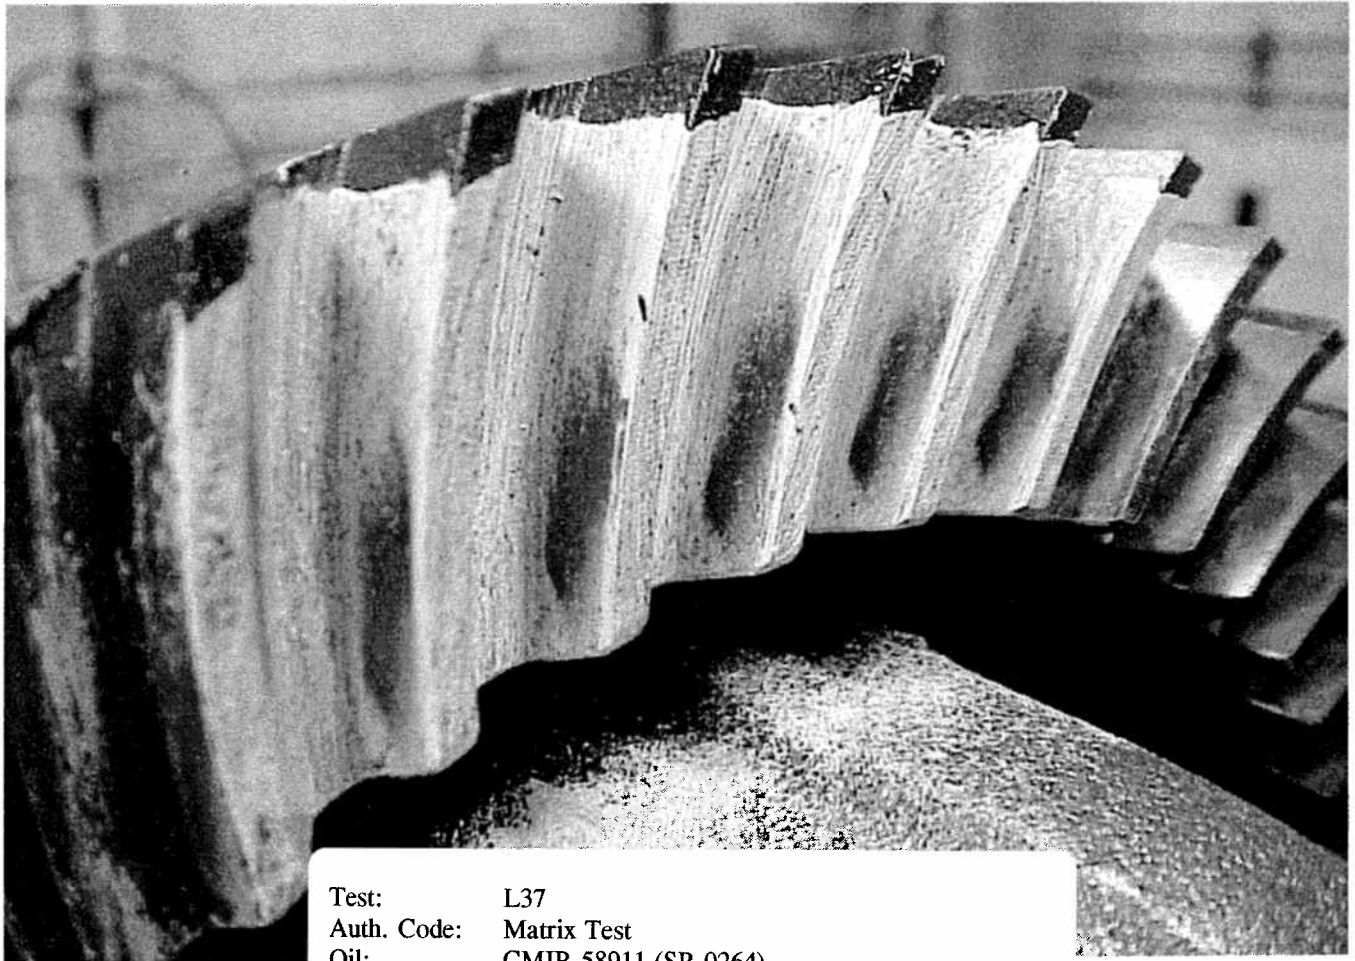

Test: L37
Auth. Code: Matrix Test
Oil: CMIR-59315 (SR-0266)
Run: 04-0215
SwRI: LO-210344
Date / Time: 6-27-08
Hours: *6-27-08*
6-27-08

Test: L37
Auth. Code: Matrix Test
Oil: CMIR-58911 (SR-0264)
Run: 04-0214
SwRI: LO-209113
Date / Time: 6-27-08
Hours: -0-