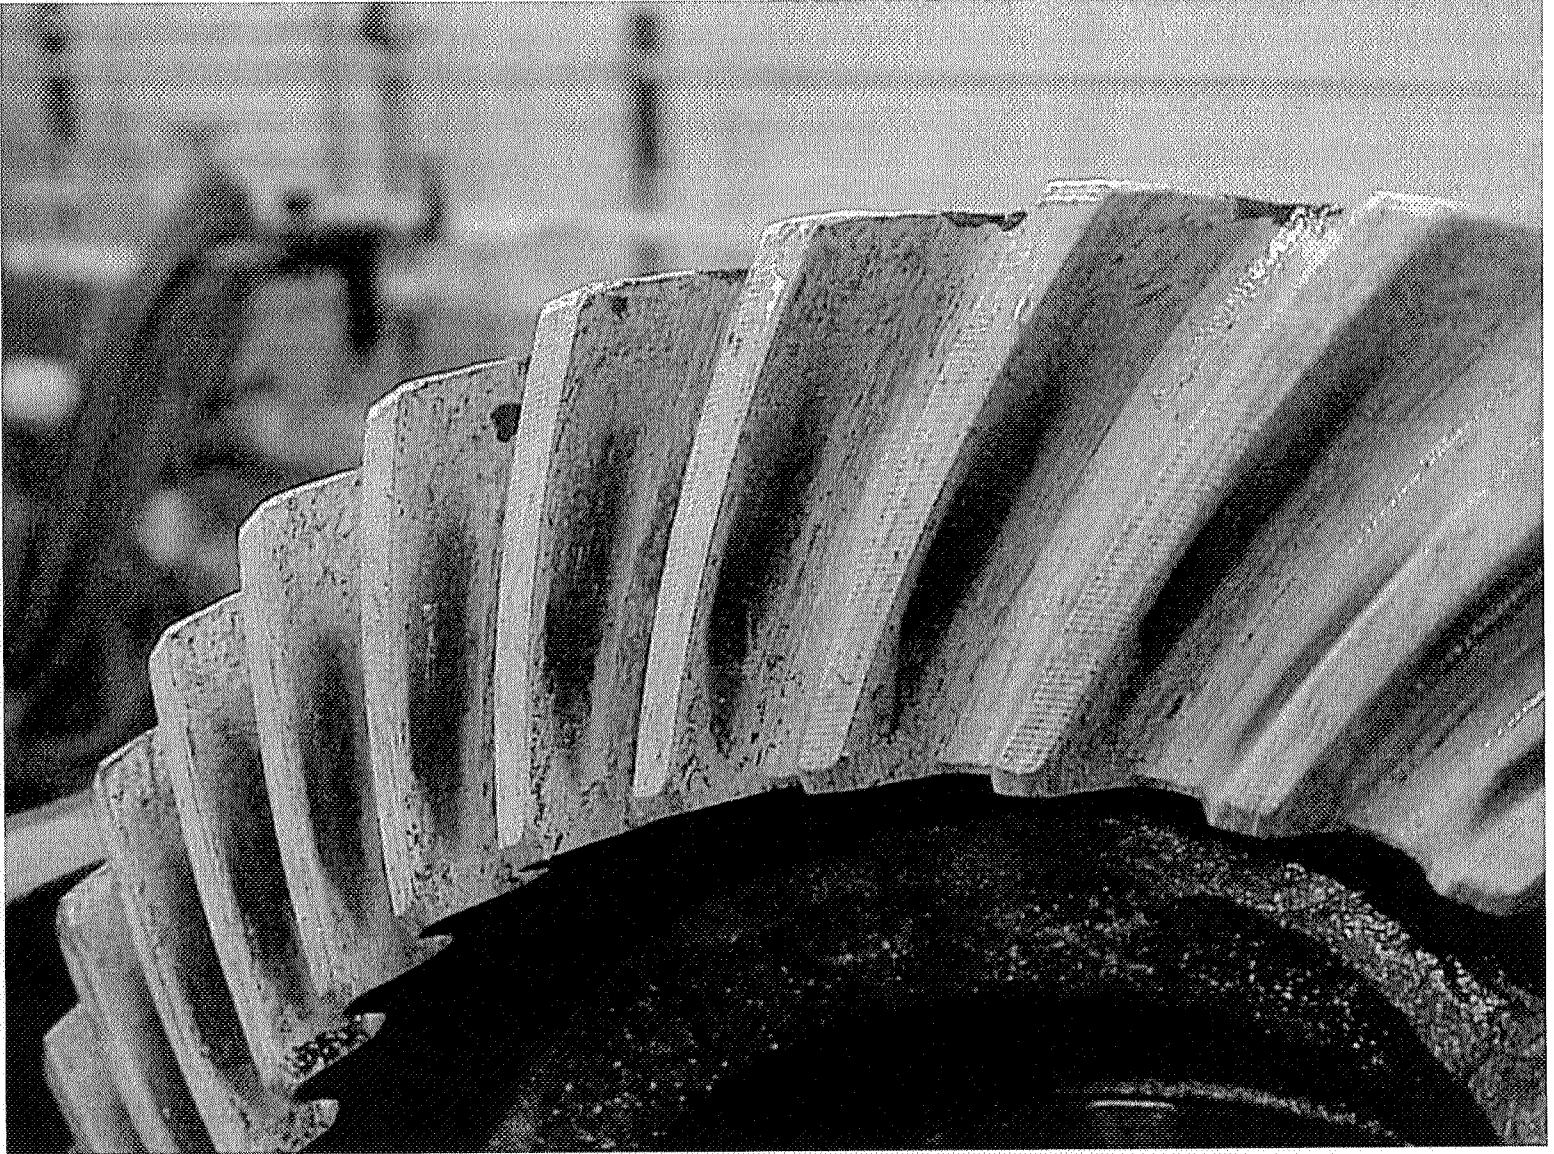

Test: L37  
Auth. Code: Lub. Retro. Axle Matr  
Oil: CMIR-67385 (SR-0322) Oil 153-1  
Run: 04-0227  
SwRI: LO-231248  
Date / Time: 8-4-08 / 11:55  
Hours: 0

Test: L37  
Auth. Code: Lub. Retro. Axle Matr  
Oil: CMIR-67385 (SR-0322) Oil 153-1  
Run: 04-0227  
SwRI: LO-231248  
Date / Time: 8-4-08 / 11:06  
Hours: 0