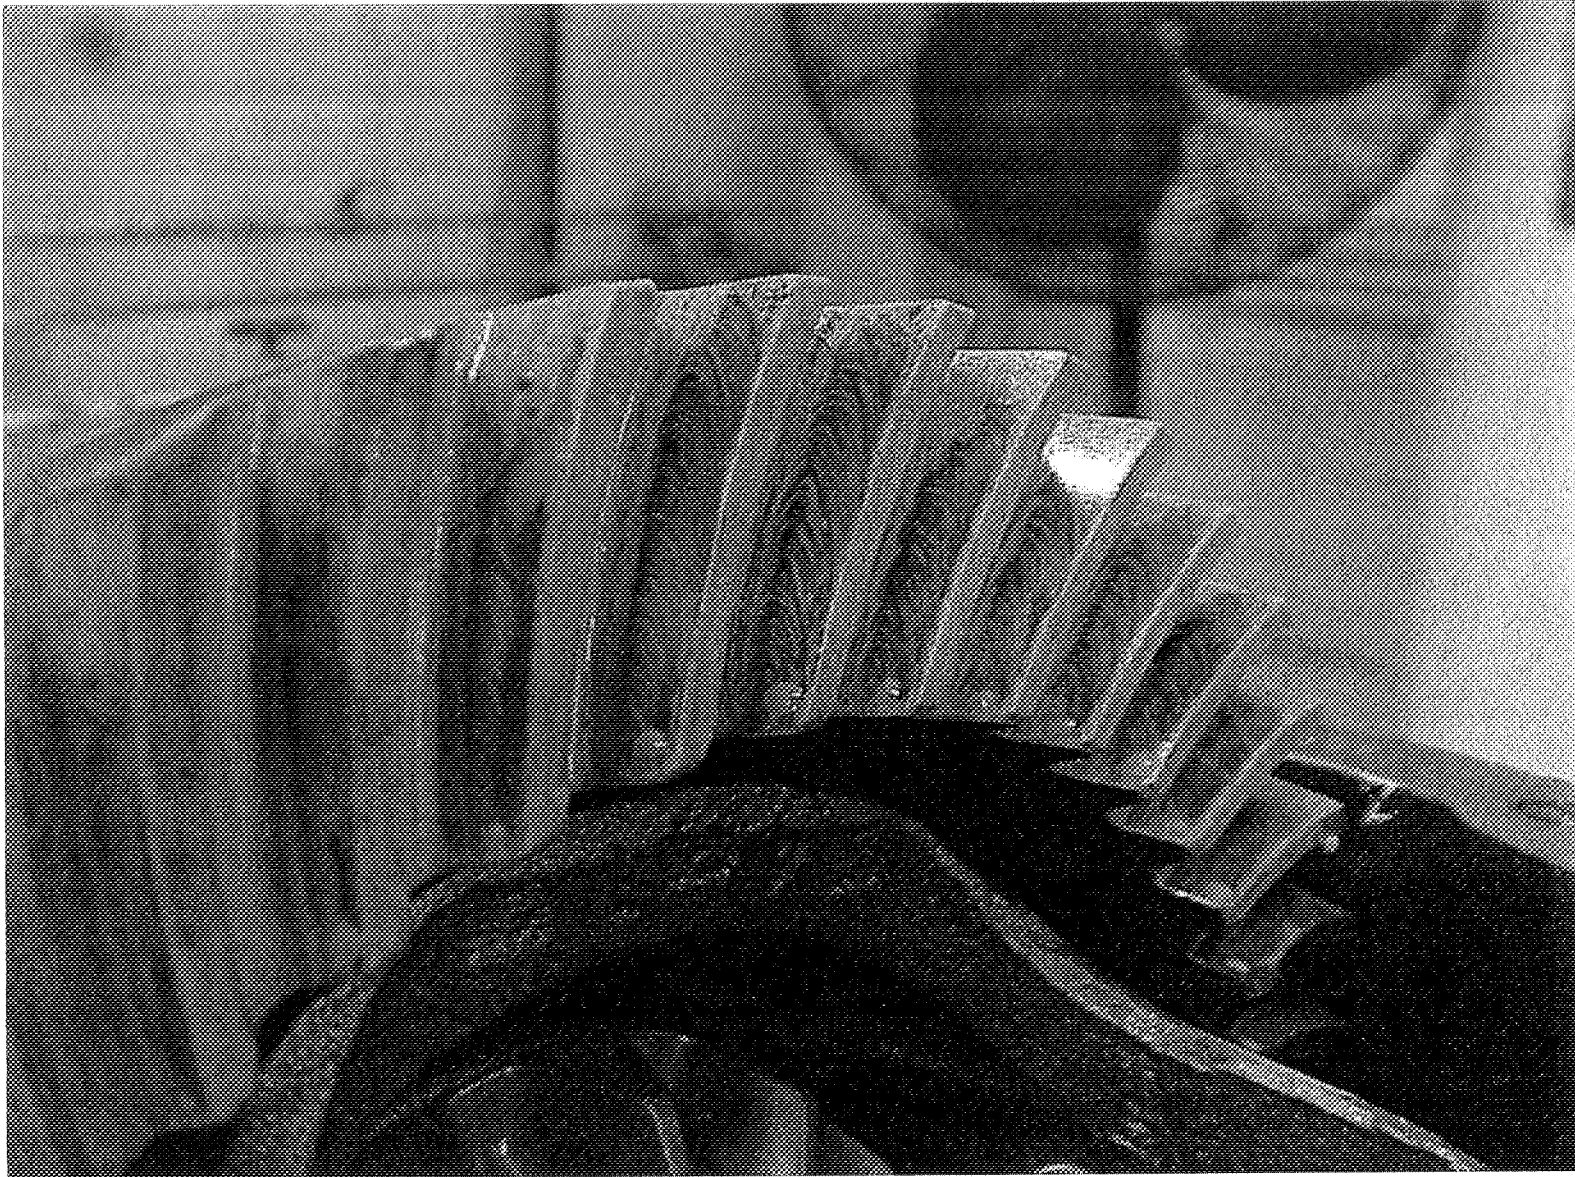

Test: L37  
Auth. Code: Retro.Lub.Axle Matrix  
Oil: CMIR-67367 (SR-0304)  
Run: 04-0236  
SwRI: LO-231230  
Date / Time: 9-5-08  
Hours: 0 47

*TMC 134*

Test: L37  
Auth. Code: Retro.Lub.Axle Matrix  
Oil: CMIR-67367 (SR-0304)  
Run: 04-0236  
SwRI: LO-231230  
Date / Time: 7-5-08  
Hours: 0 hr