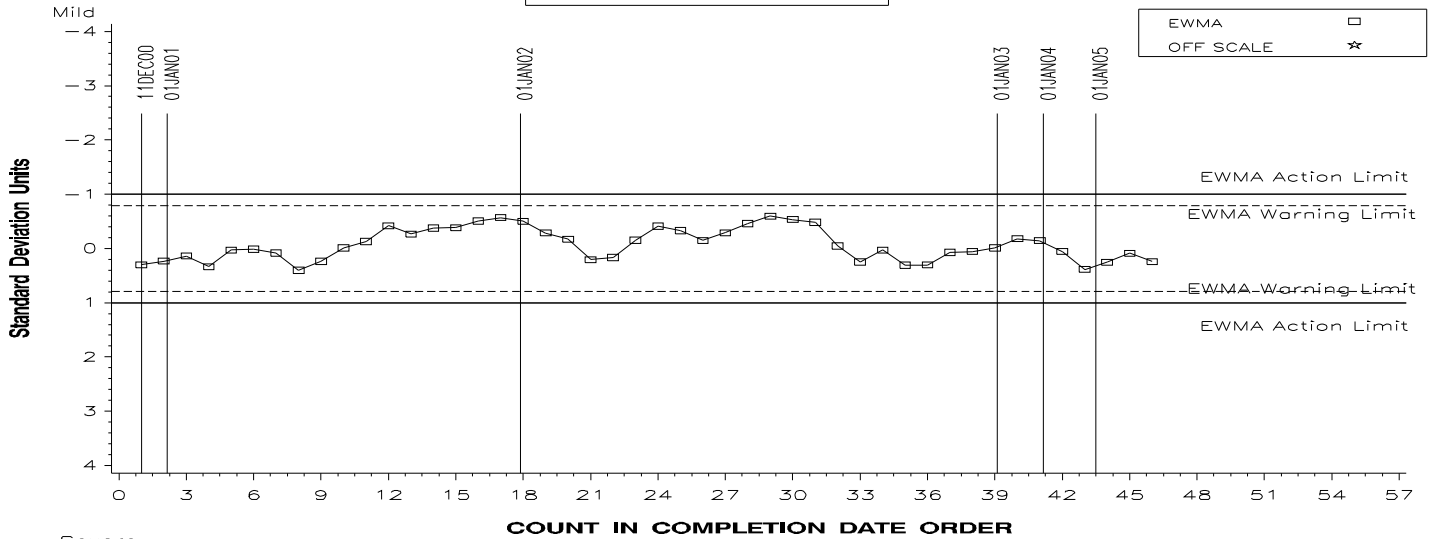

T-10 INDUSTRY OPERATIONALLY VALID DATA

DELTA PB 250-300 HOURS

LTMS Severity Analysis

LTMS Precision Analysis

CUSUM Severity Analysis