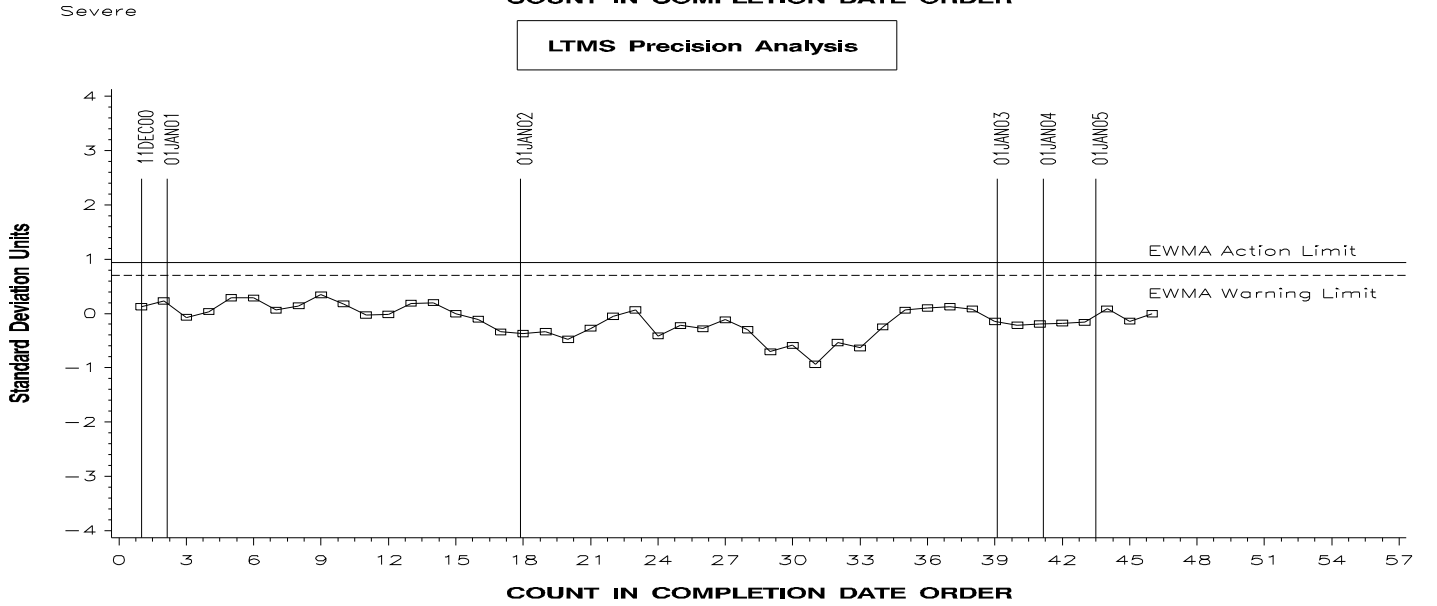

T-10 INDUSTRY OPERATIONALLY VALID DATA

DELTA PB 250-300 HOURS

LTMS Severity Analysis

LTMS Precision Analysis

CUSUM Severity Analysis