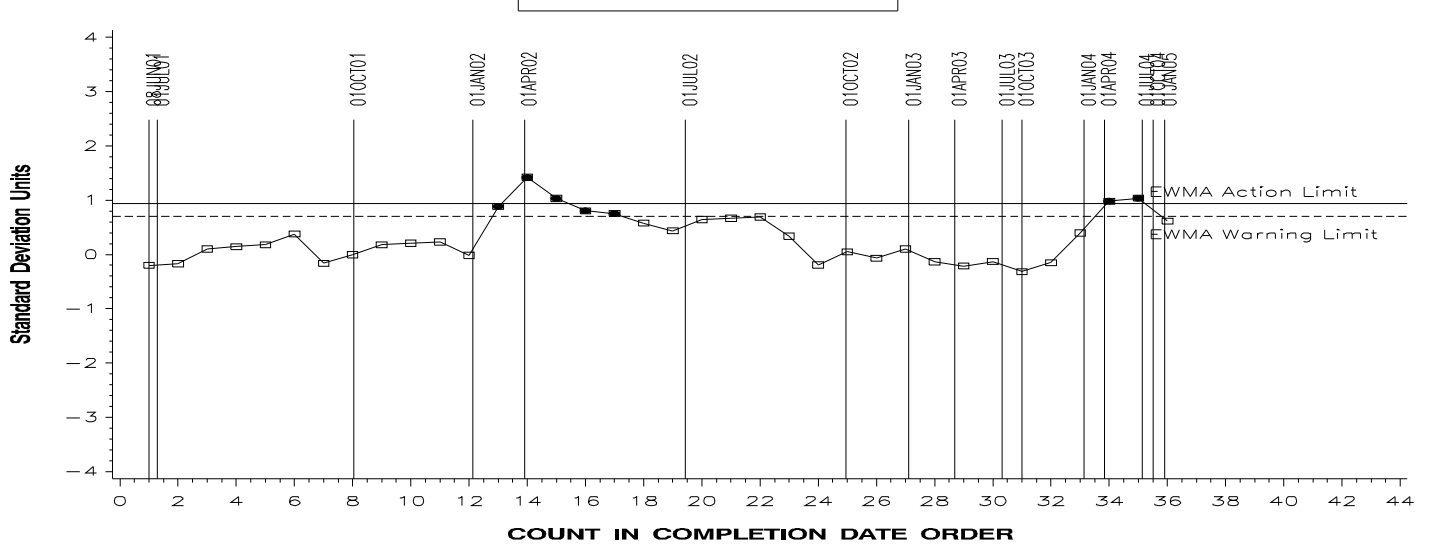

M11EGR INDUSTRY OPERATIONALLY VALID DATA

AVG SLUDGE RATING

LTMS Severity Analysis

LTMS Precision Analysis

CUSUM Severity Analysis