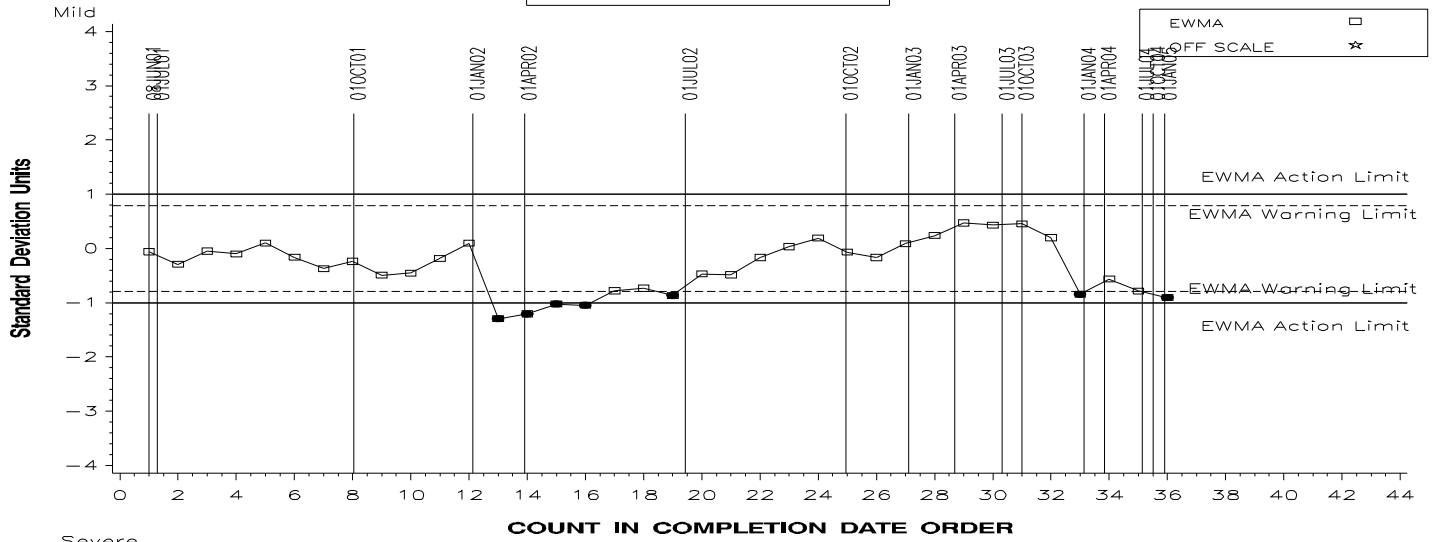

M11EGR INDUSTRY OPERATIONALLY VALID DATA

AVG SLUDGE RATING

LTMS Severity Analysis

LTMS Precision Analysis

CUSUM Severity Analysis