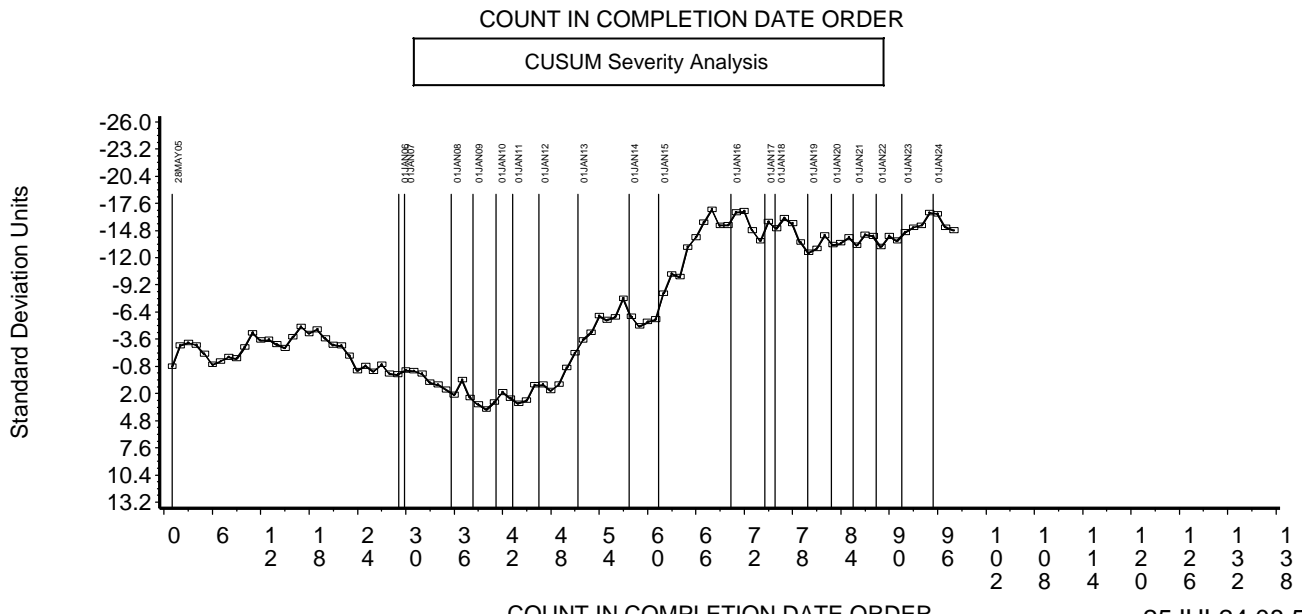

C13 INDUSTRY OPERATIONALLY VALID DATA

TOP GROOVE CARBON AVG - FINAL RESULT

COUNT IN COMPLETION DATE ORDER