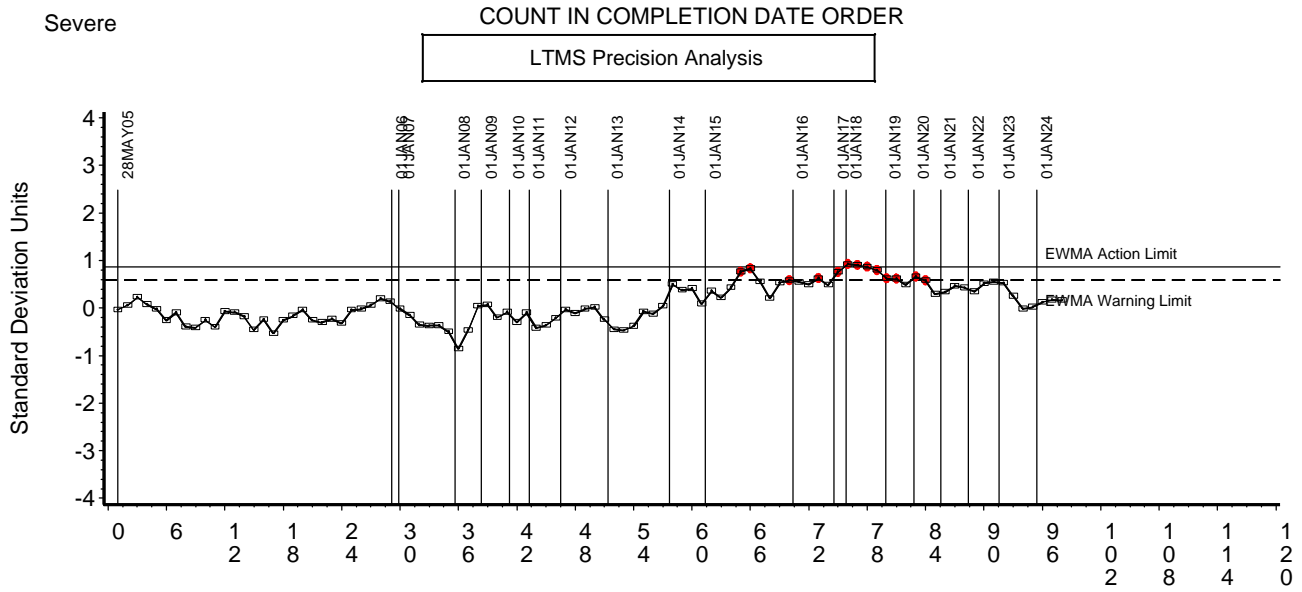

C13 INDUSTRY OPERATIONALLY VALID DATA

TOP GROOVE CARBON AVG - FINAL RESULT

COUNT IN COMPLETION DATE ORDER