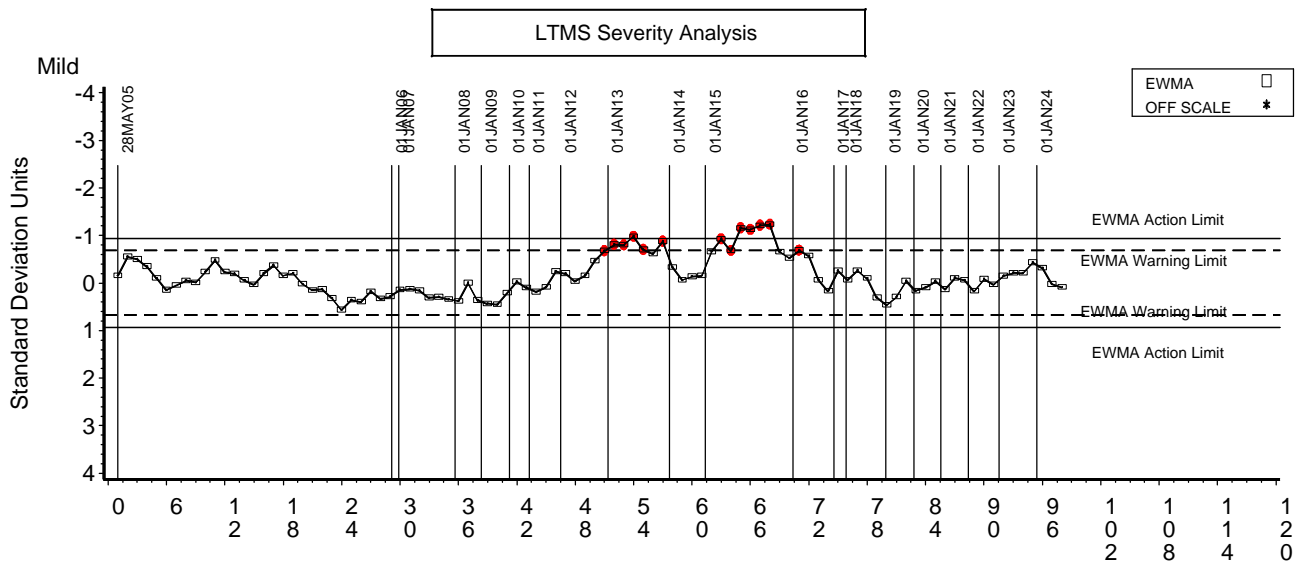

C13 INDUSTRY OPERATIONALLY VALID DATA

TOP GROOVE CARBON AVG - FINAL RESULT

COUNT IN COMPLETION DATE ORDER