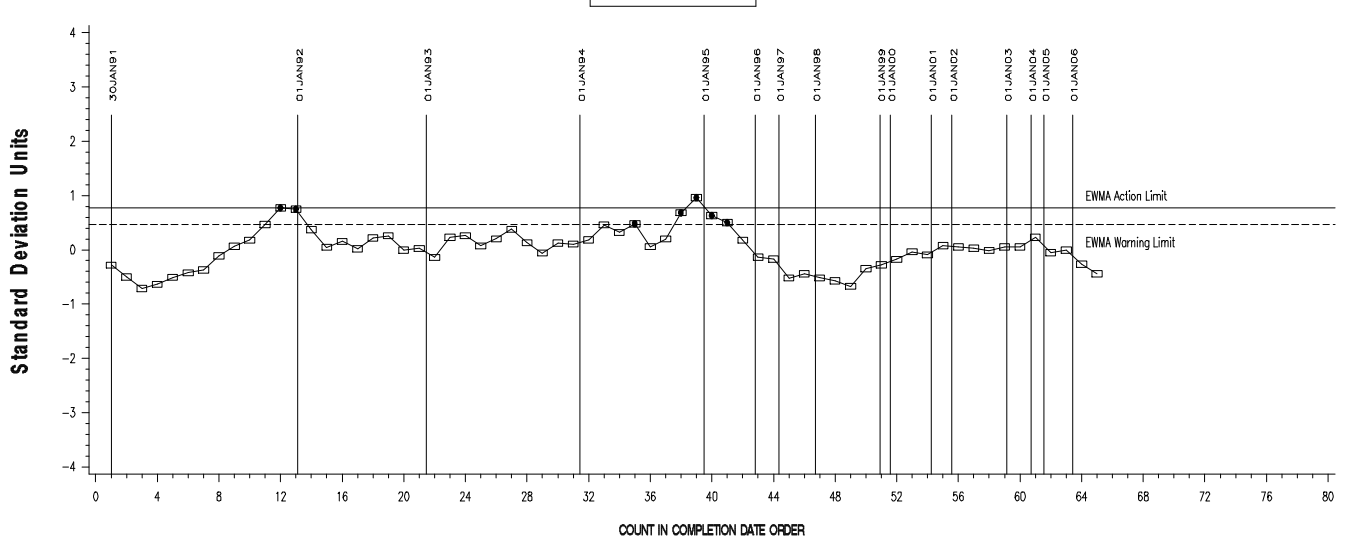

6V92 INDUSTRY OPERATIONALLY VALID DATA

Average Liner Distress

LTMS Severity Analysis

LTMS Precision Analysis

CUSUM Severity Analysis