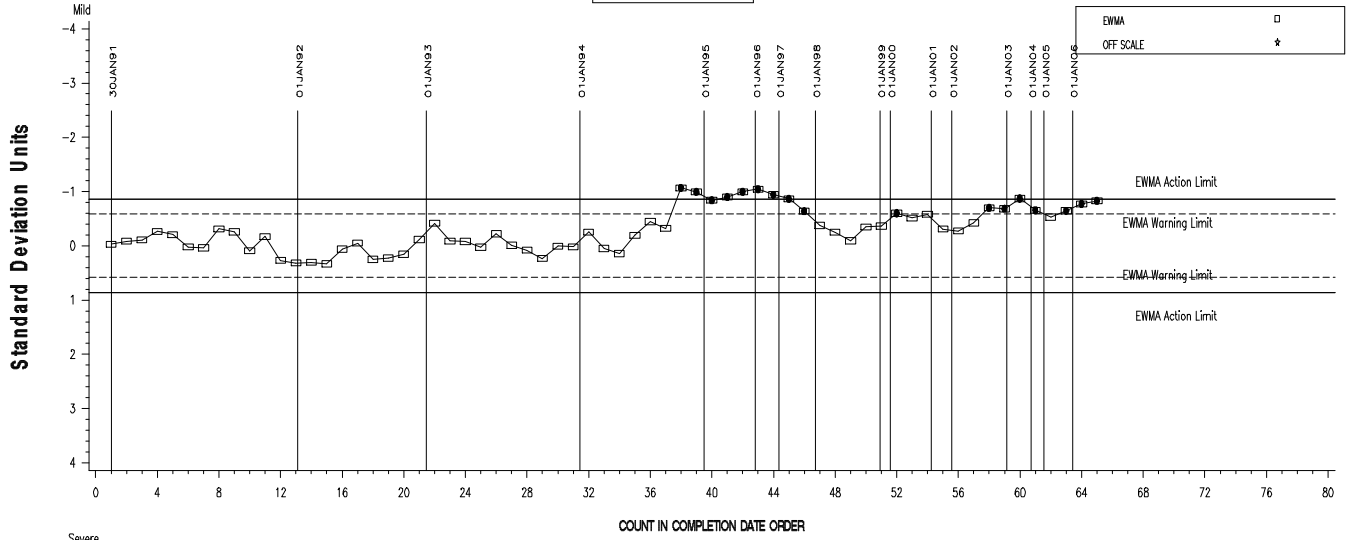

6V92 INDUSTRY OPERATIONALLY VALID DATA

Average Liner Distress

LTMS Severity Analysis

LTMS Precision Analysis

CUSUM Severity Analysis