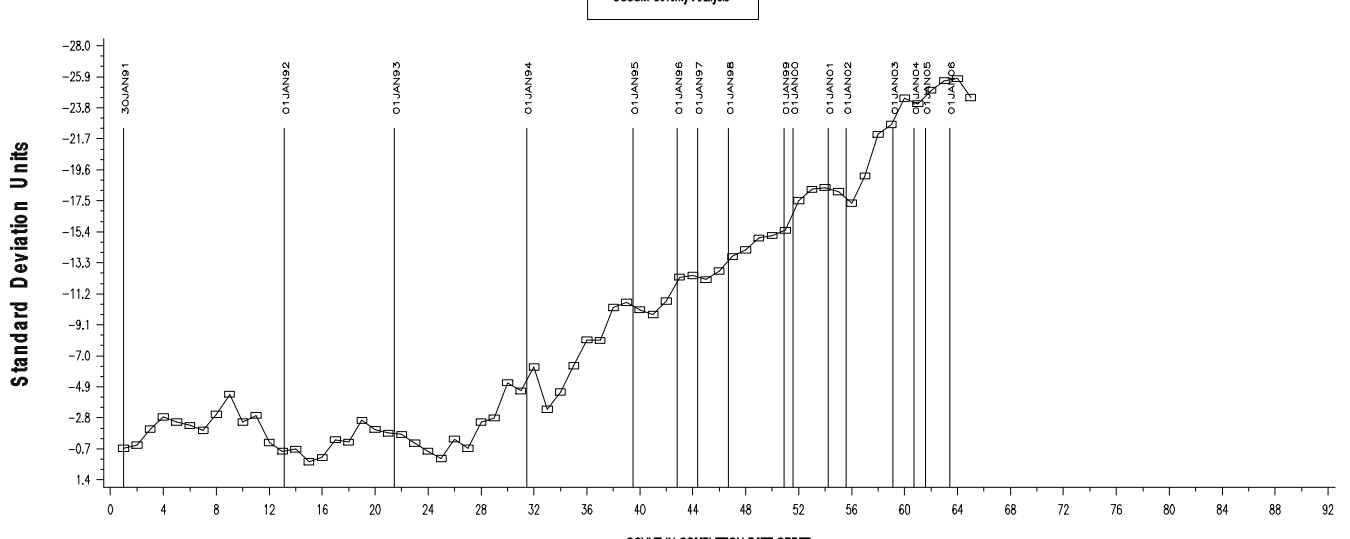

6V92 INDUSTRY OPERATIONALLY VALID DATA

Average Fire Ring Distress

LTMS Severity Analysis

COUNT IN COMPLETION DATE ORDER

LTMS Precision Analysis

COUNT IN COMPLETION DATE ORDER

CUSUM Severity Analysis

COUNT IN COMPLETION DATE ORDER