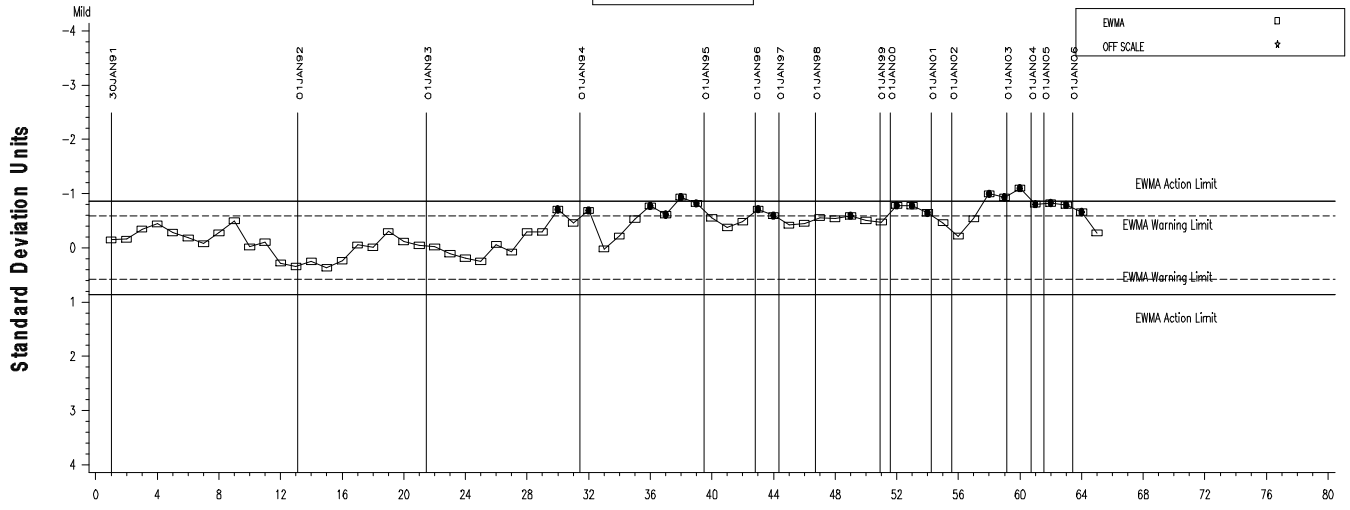

6V92 INDUSTRY OPERATIONALLY VALID DATA

Average Fire Ring Distress

LTMS Severity Analysis

COUNT IN COMPLETION DATE ORDER

LTMS Precision Analysis

COUNT IN COMPLETION DATE ORDER

CUSUM Severity Analysis

COUNT IN COMPLETION DATE ORDER