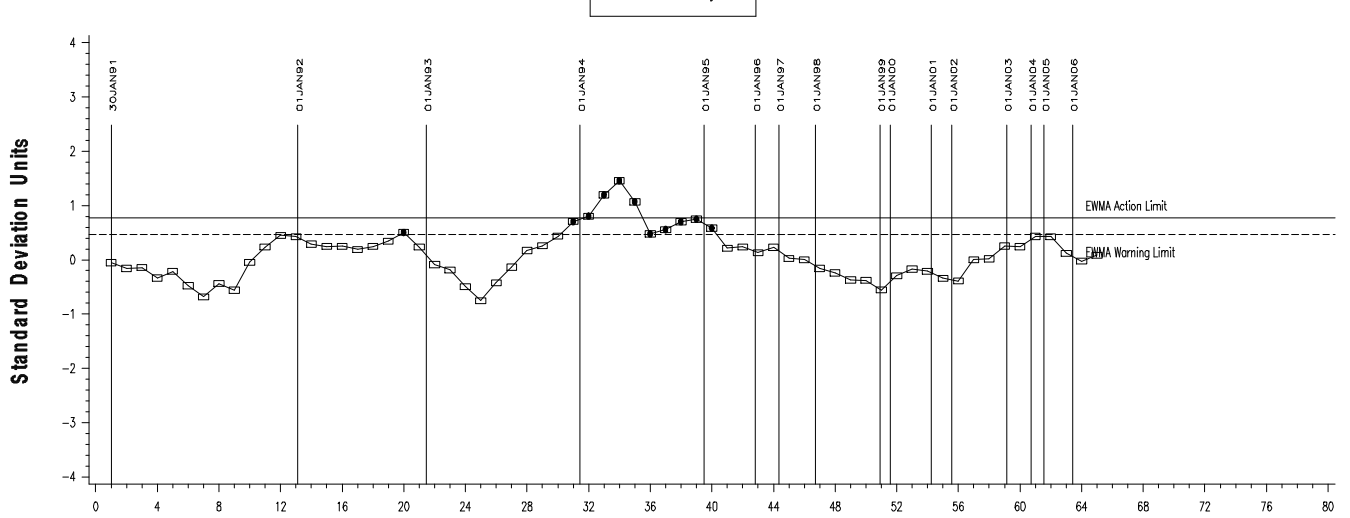

6V92 INDUSTRY OPERATIONALLY VALID DATA

Average Fire Ring Distress

LTMS Severity Analysis

COUNT IN COMPLETION DATE ORDER

LTMS Precision Analysis

COUNT IN COMPLETION DATE ORDER

CUSUM Severity Analysis

COUNT IN COMPLETION DATE ORDER