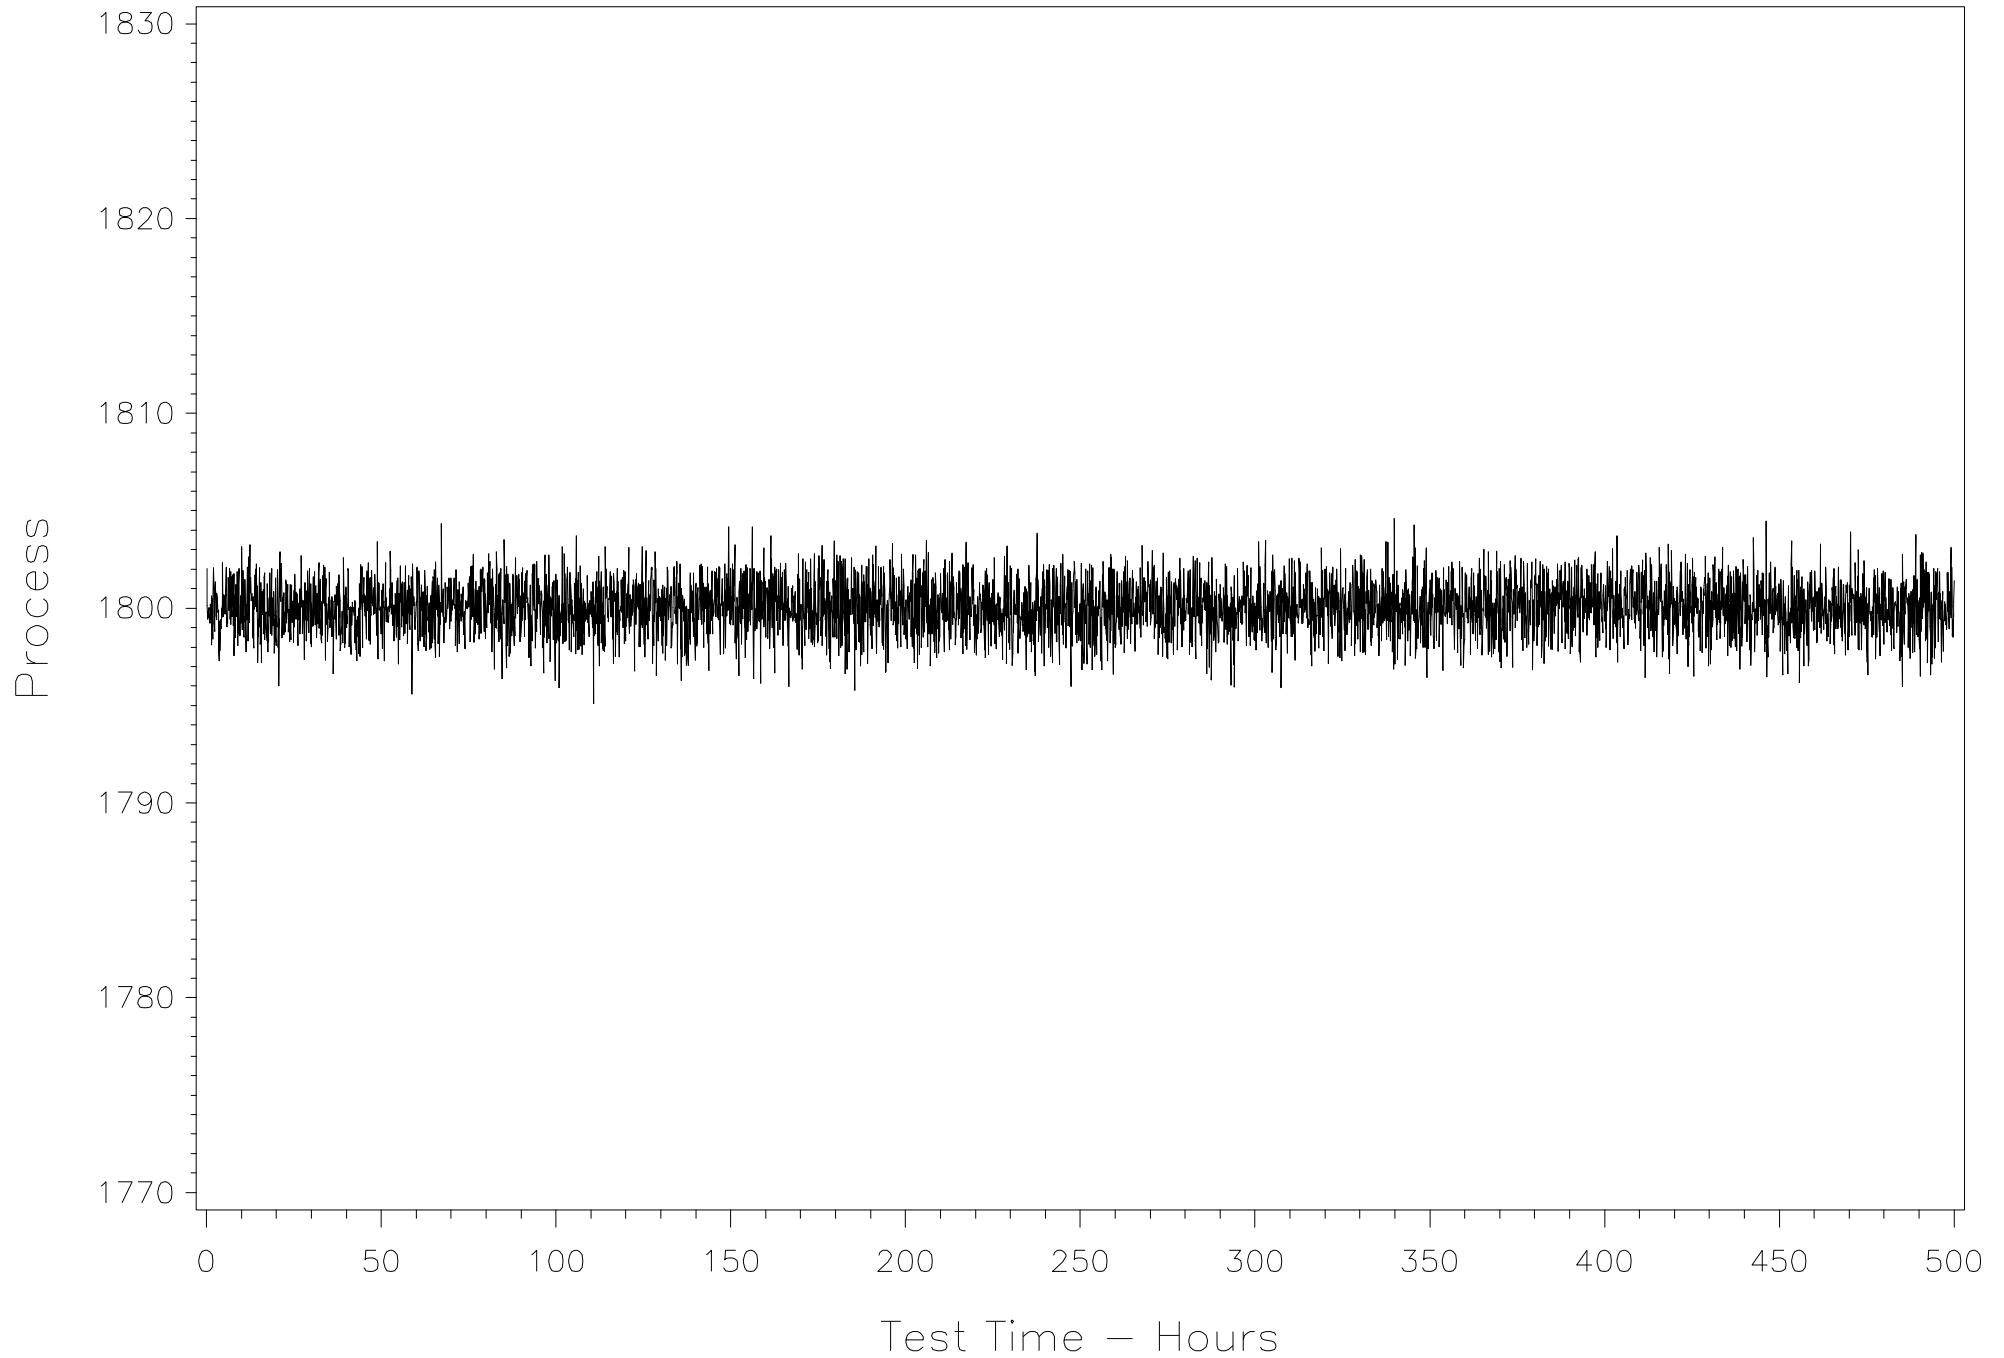

C13 OPERATIONAL DATA REVIEW

Engine Speed – r/min (CONTROL)