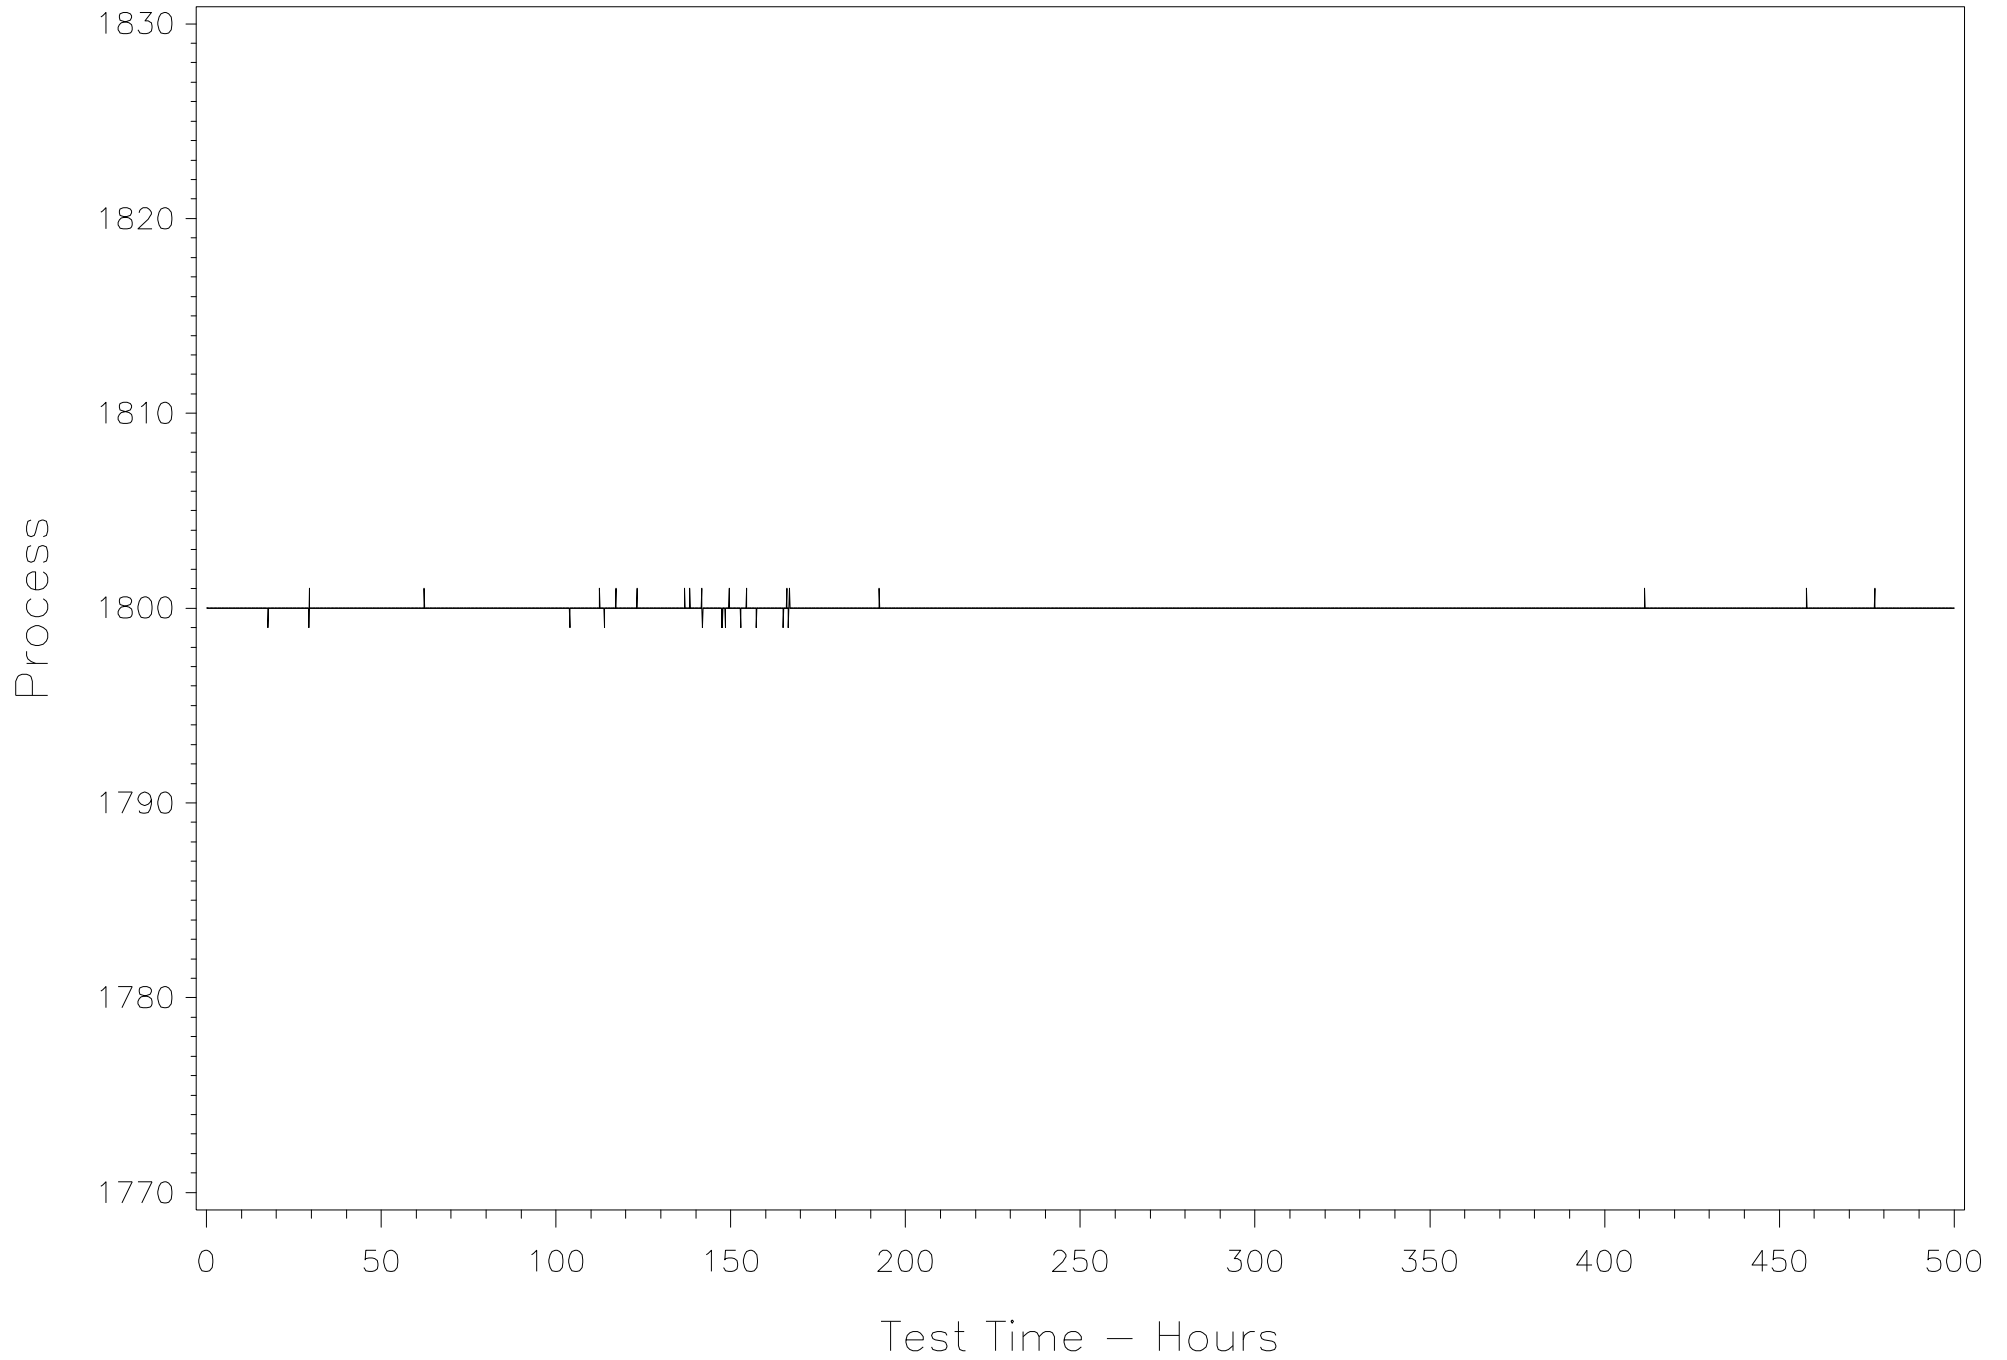

C13 OPERATIONAL DATA REVIEW

Engine Speed – r/min (CONTROL)