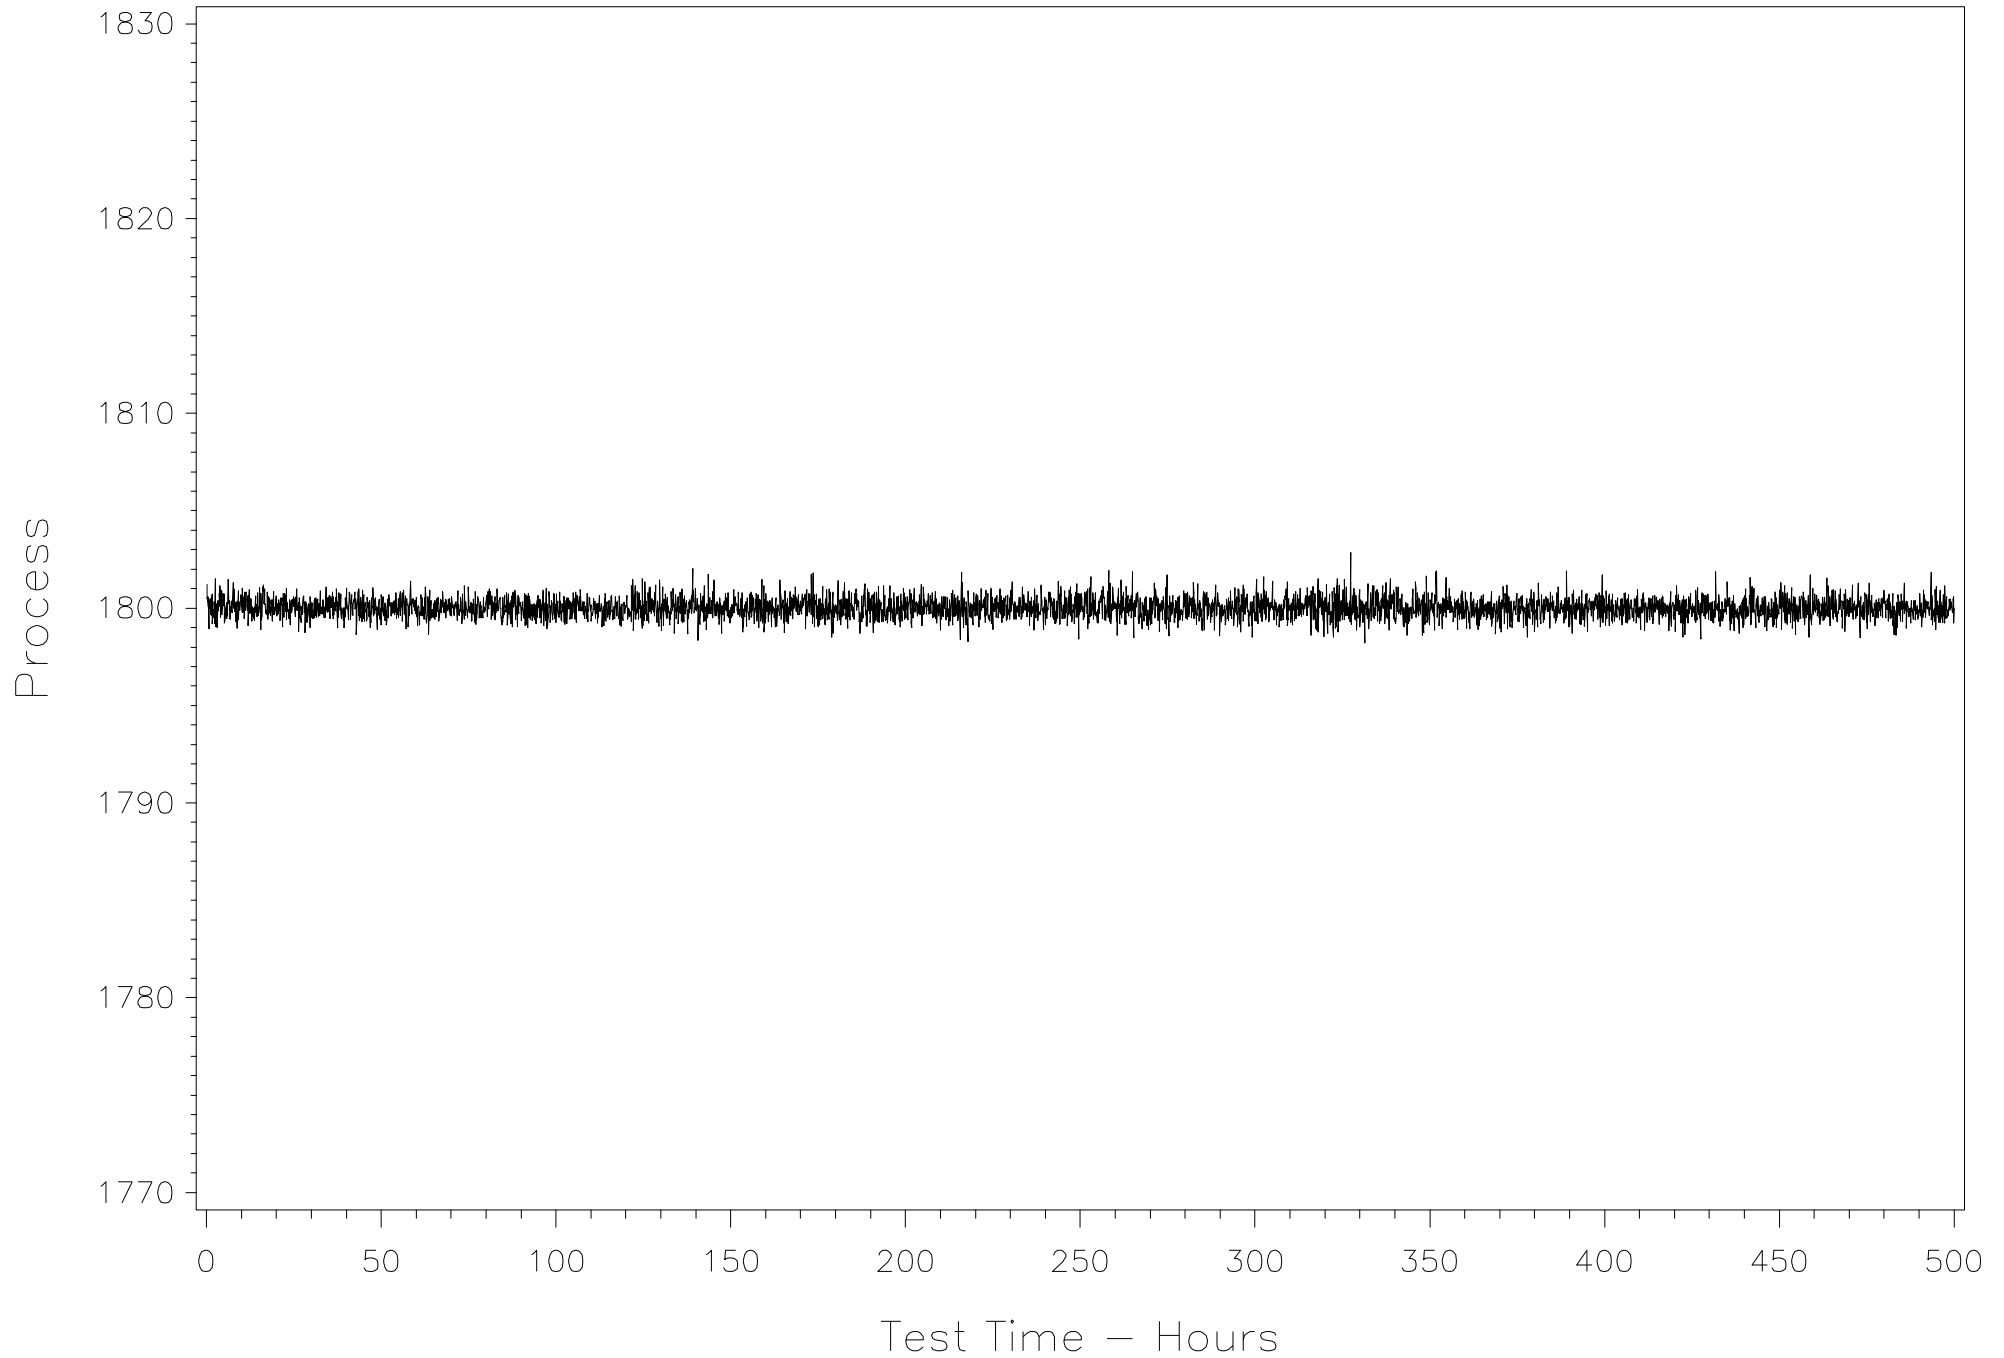

C13 OPERATIONAL DATA REVIEW

Engine Speed – r/min (CONTROL)