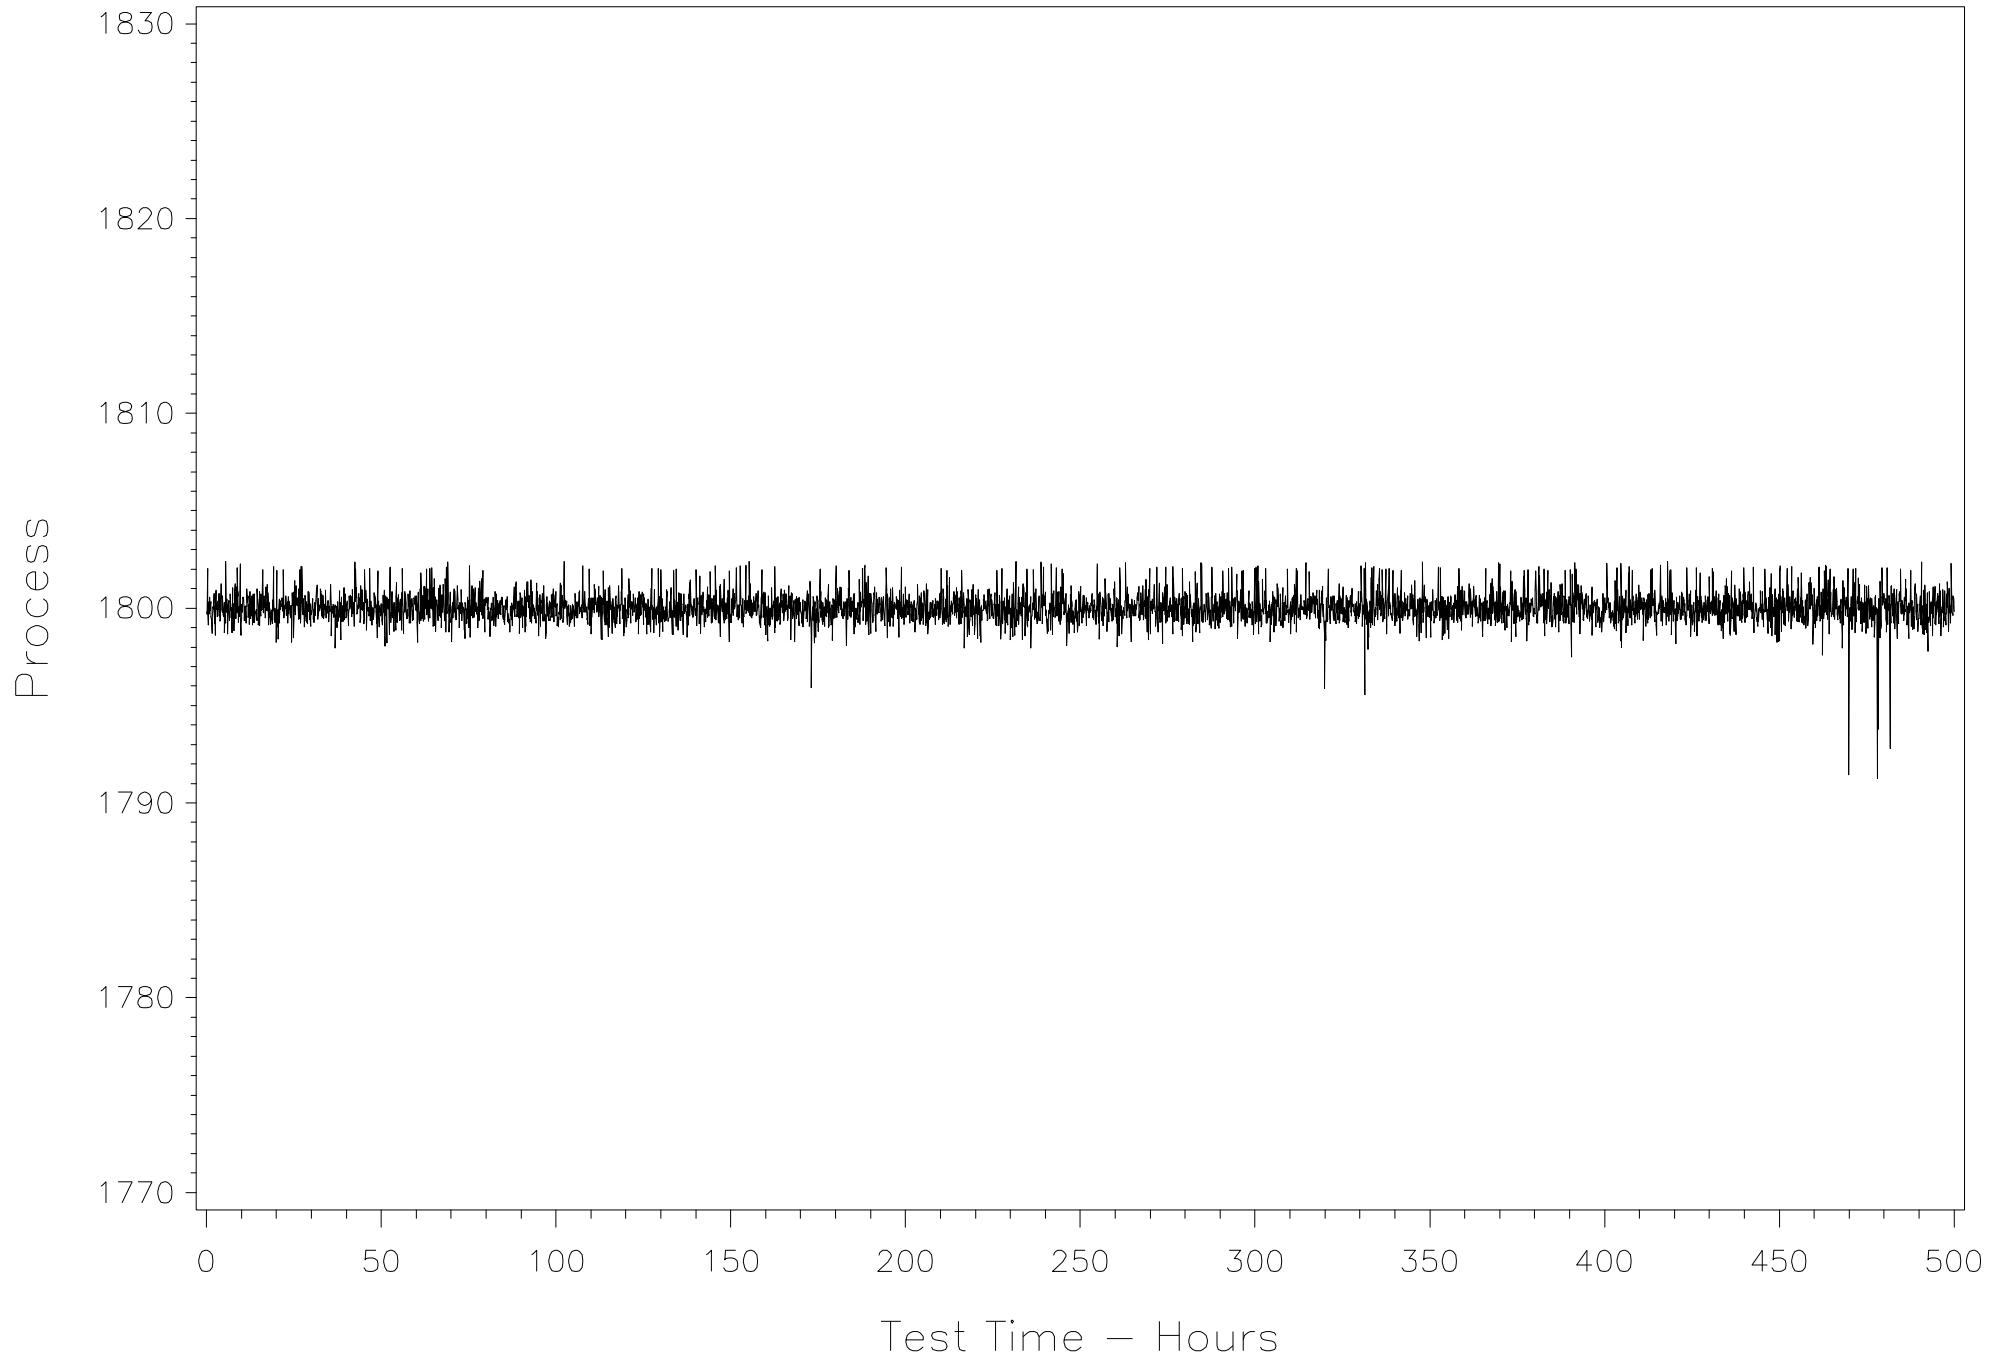

C13 OPERATIONAL DATA REVIEW

Engine Speed – r/min (CONTROL)