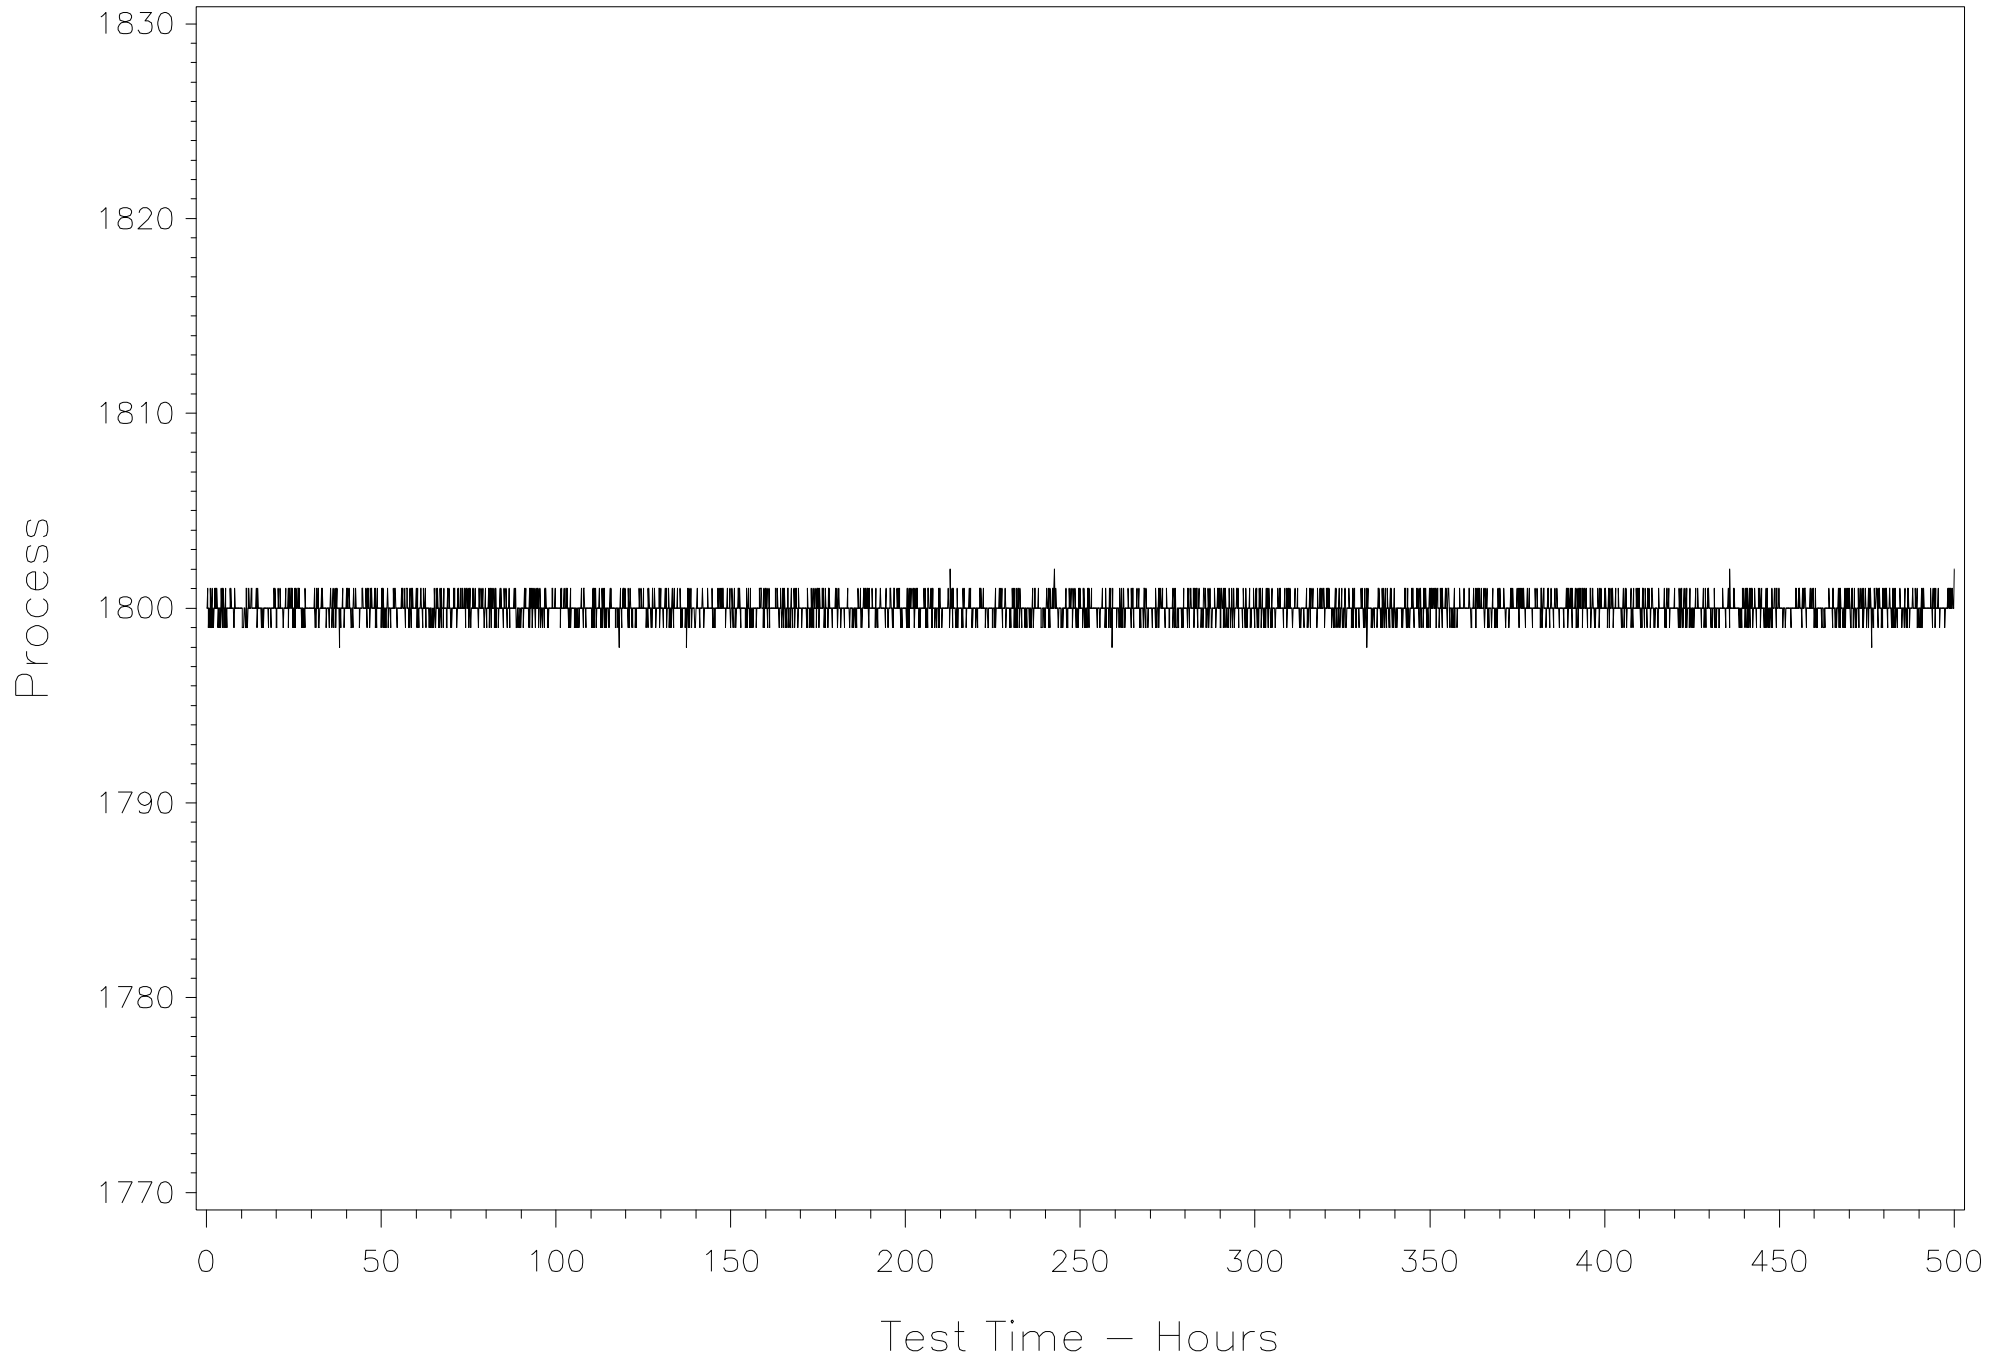

C13 OPERATIONAL DATA REVIEW

Engine Speed – r/min (CONTROL)