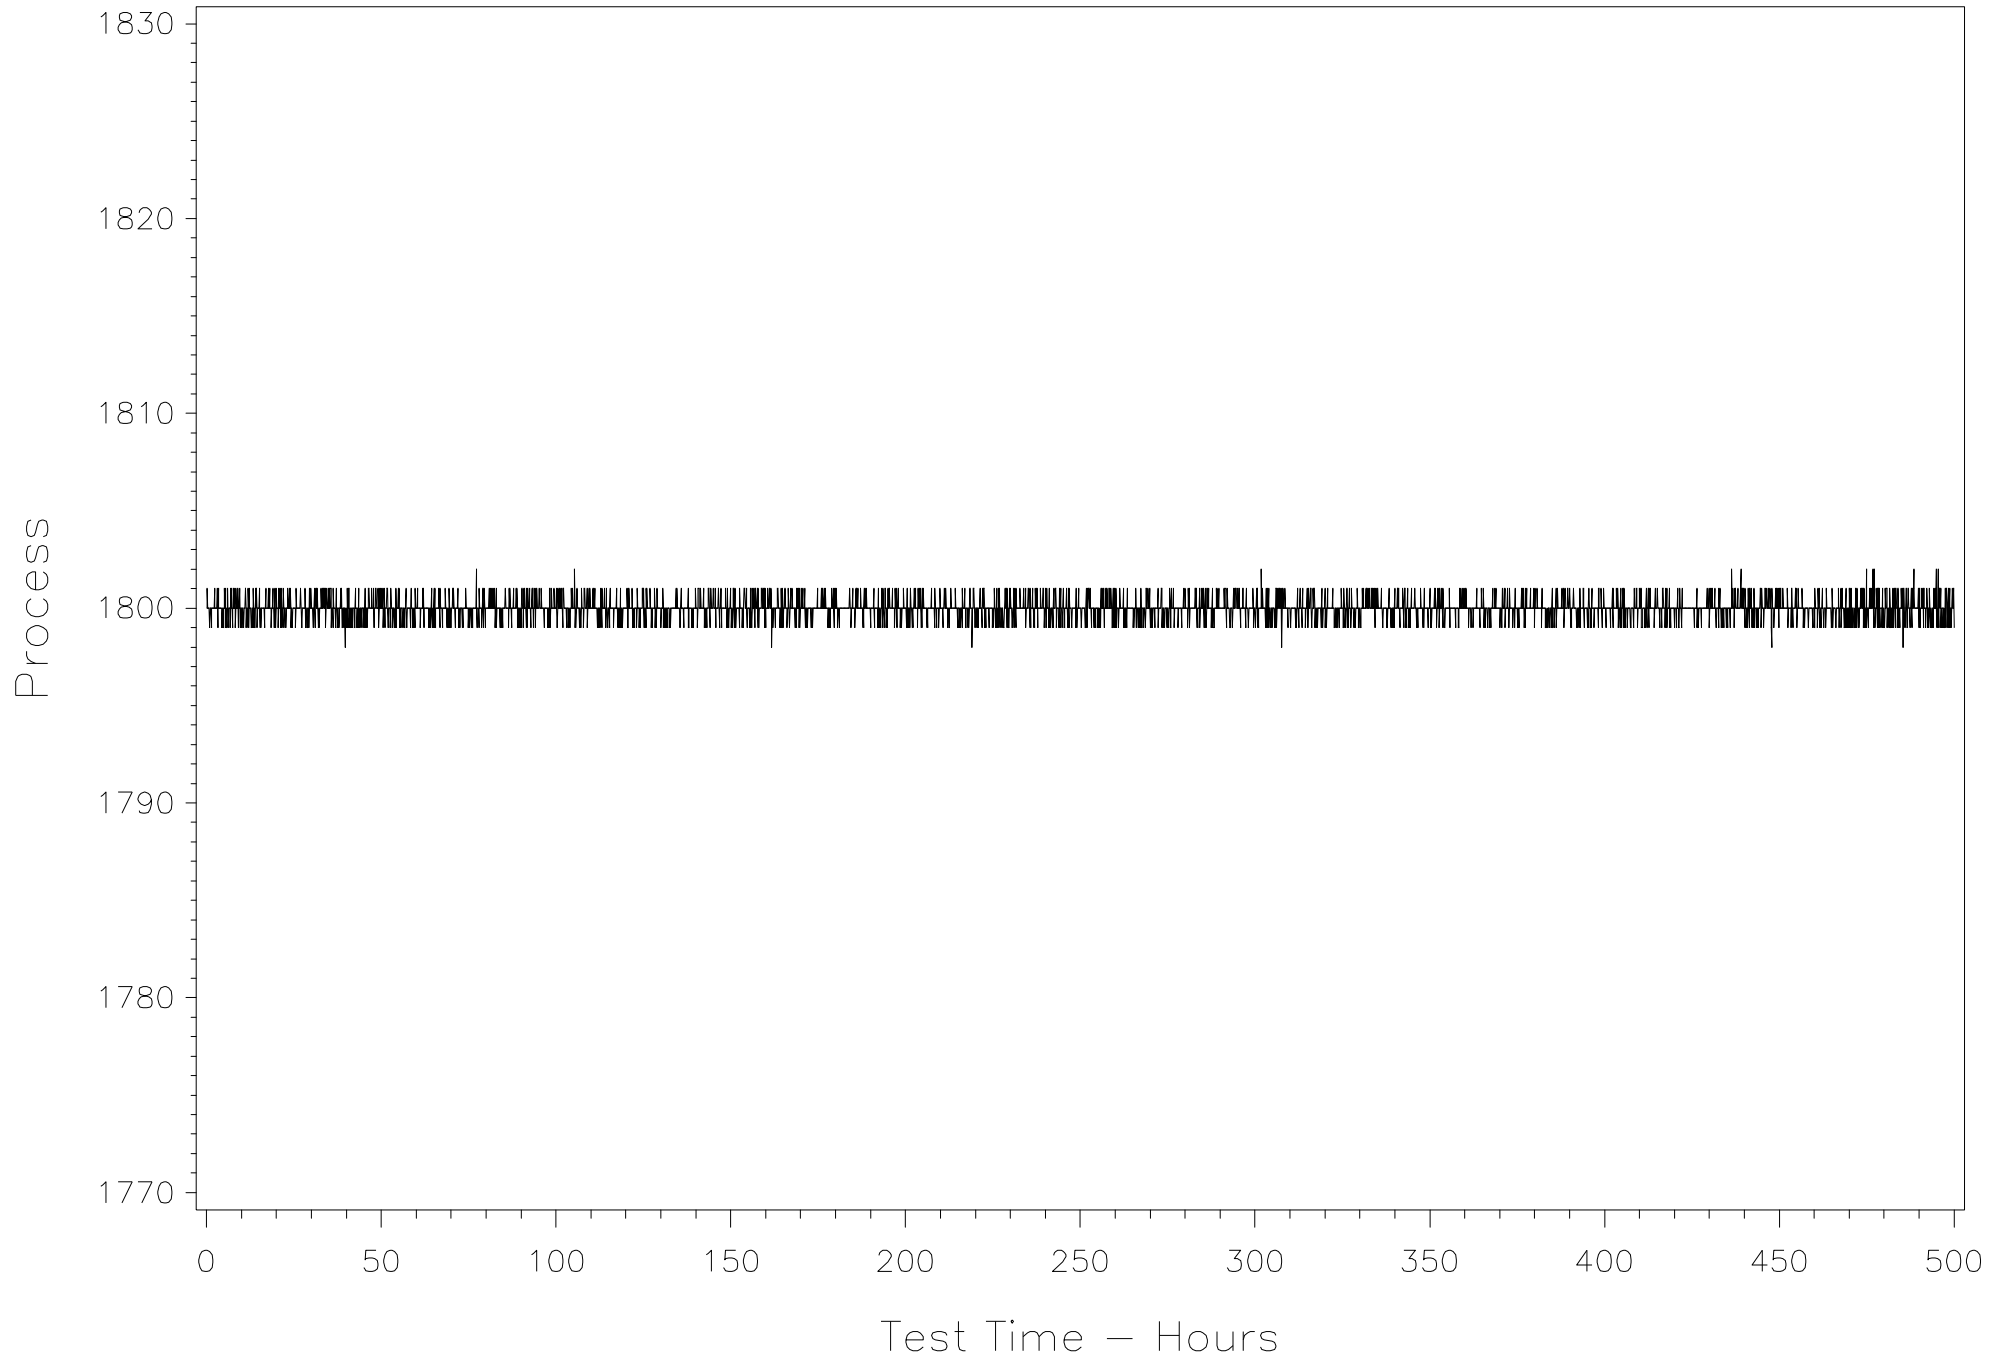

C13 OPERATIONAL DATA REVIEW

Engine Speed – r/min (CONTROL)