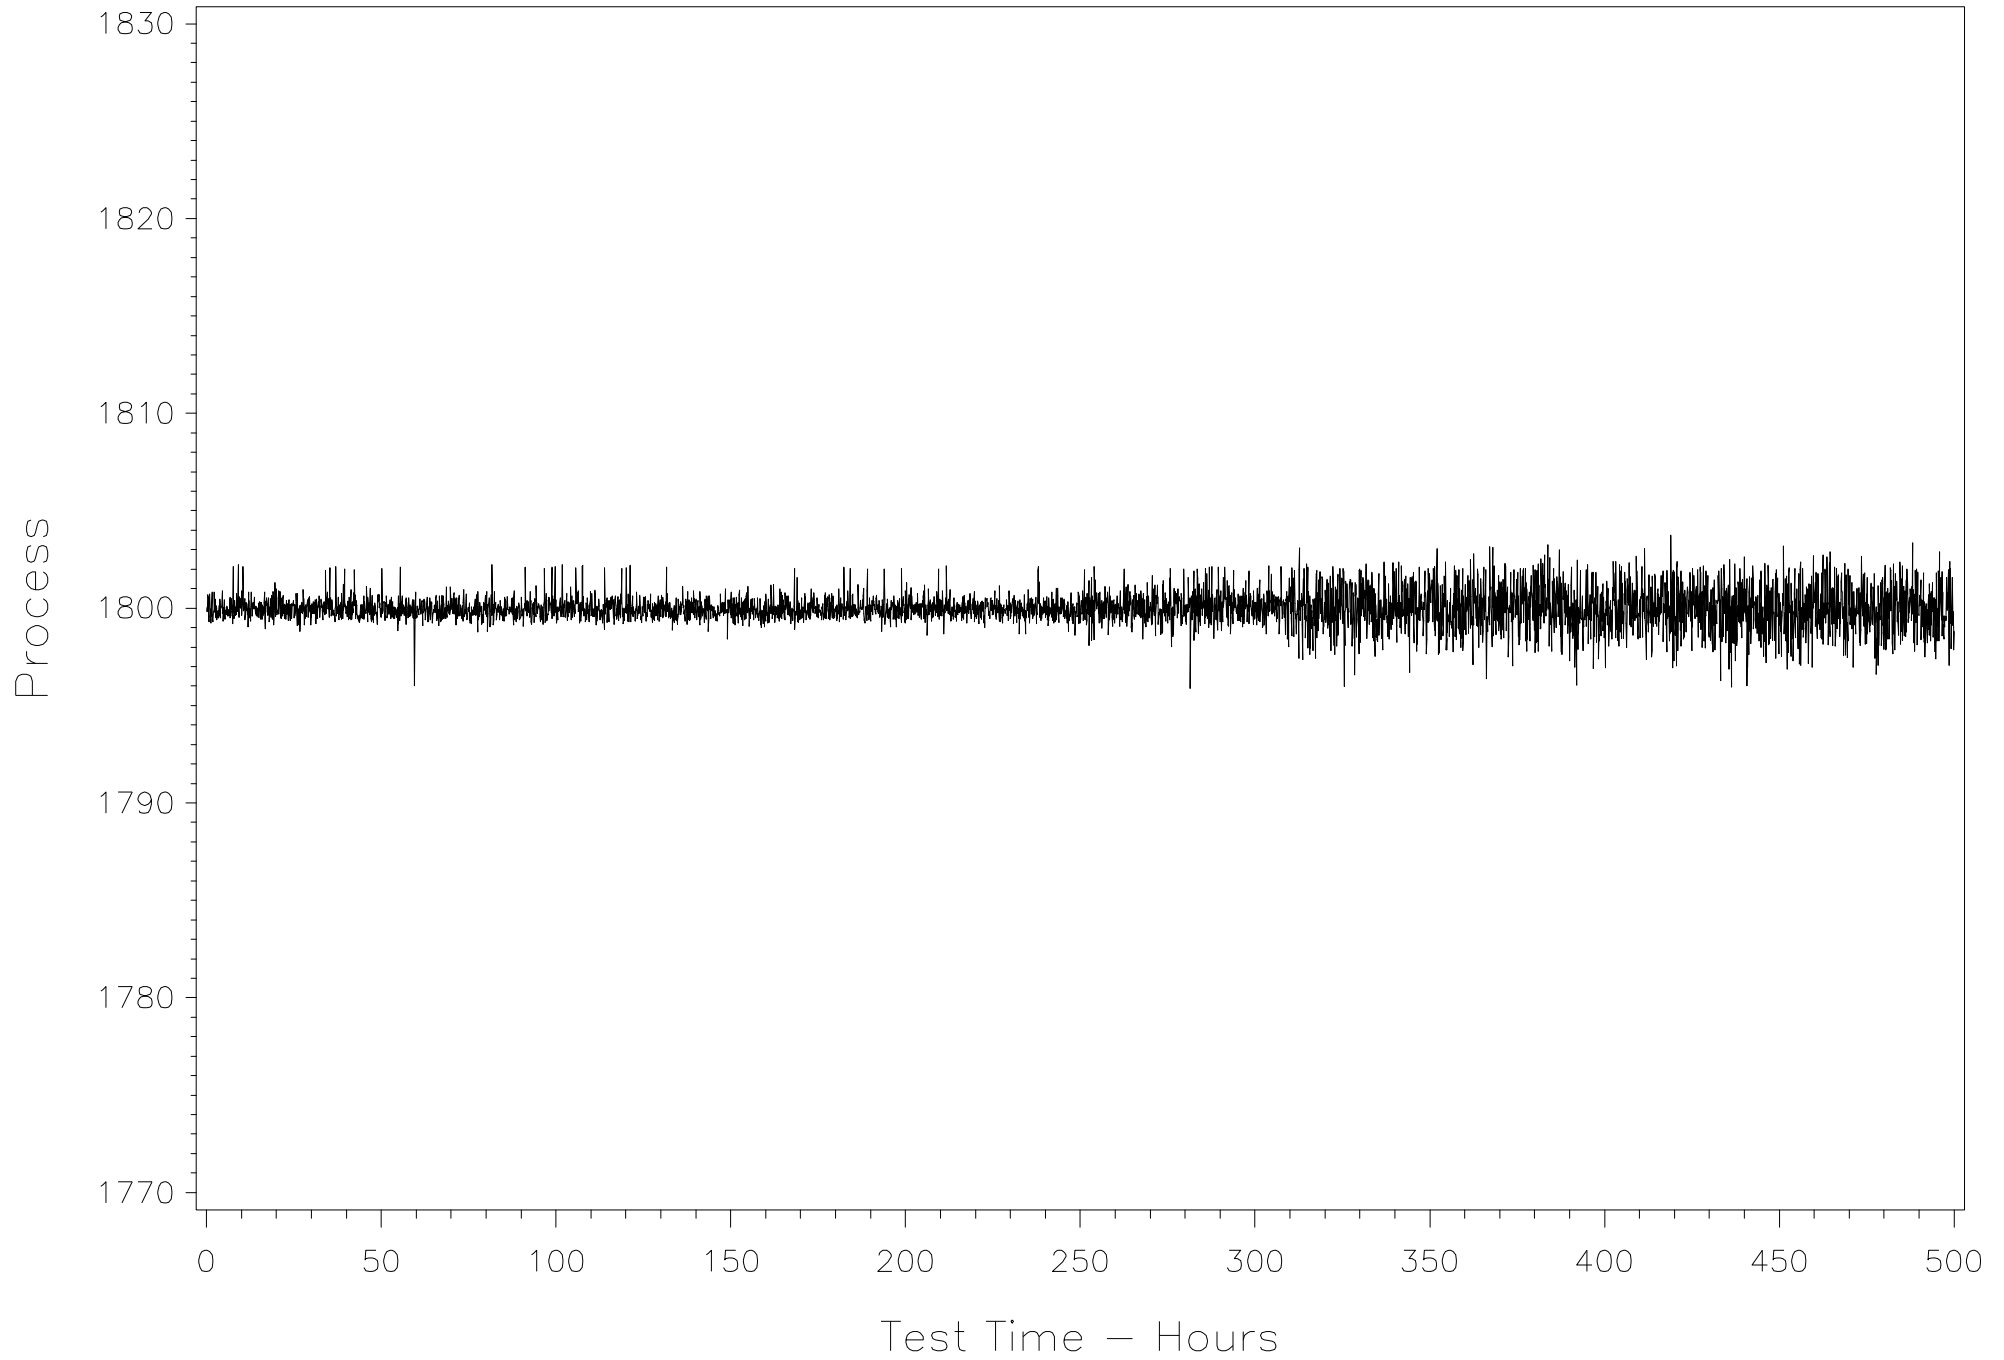

C13 OPERATIONAL DATA REVIEW

Engine Speed – r/min (CONTROL)