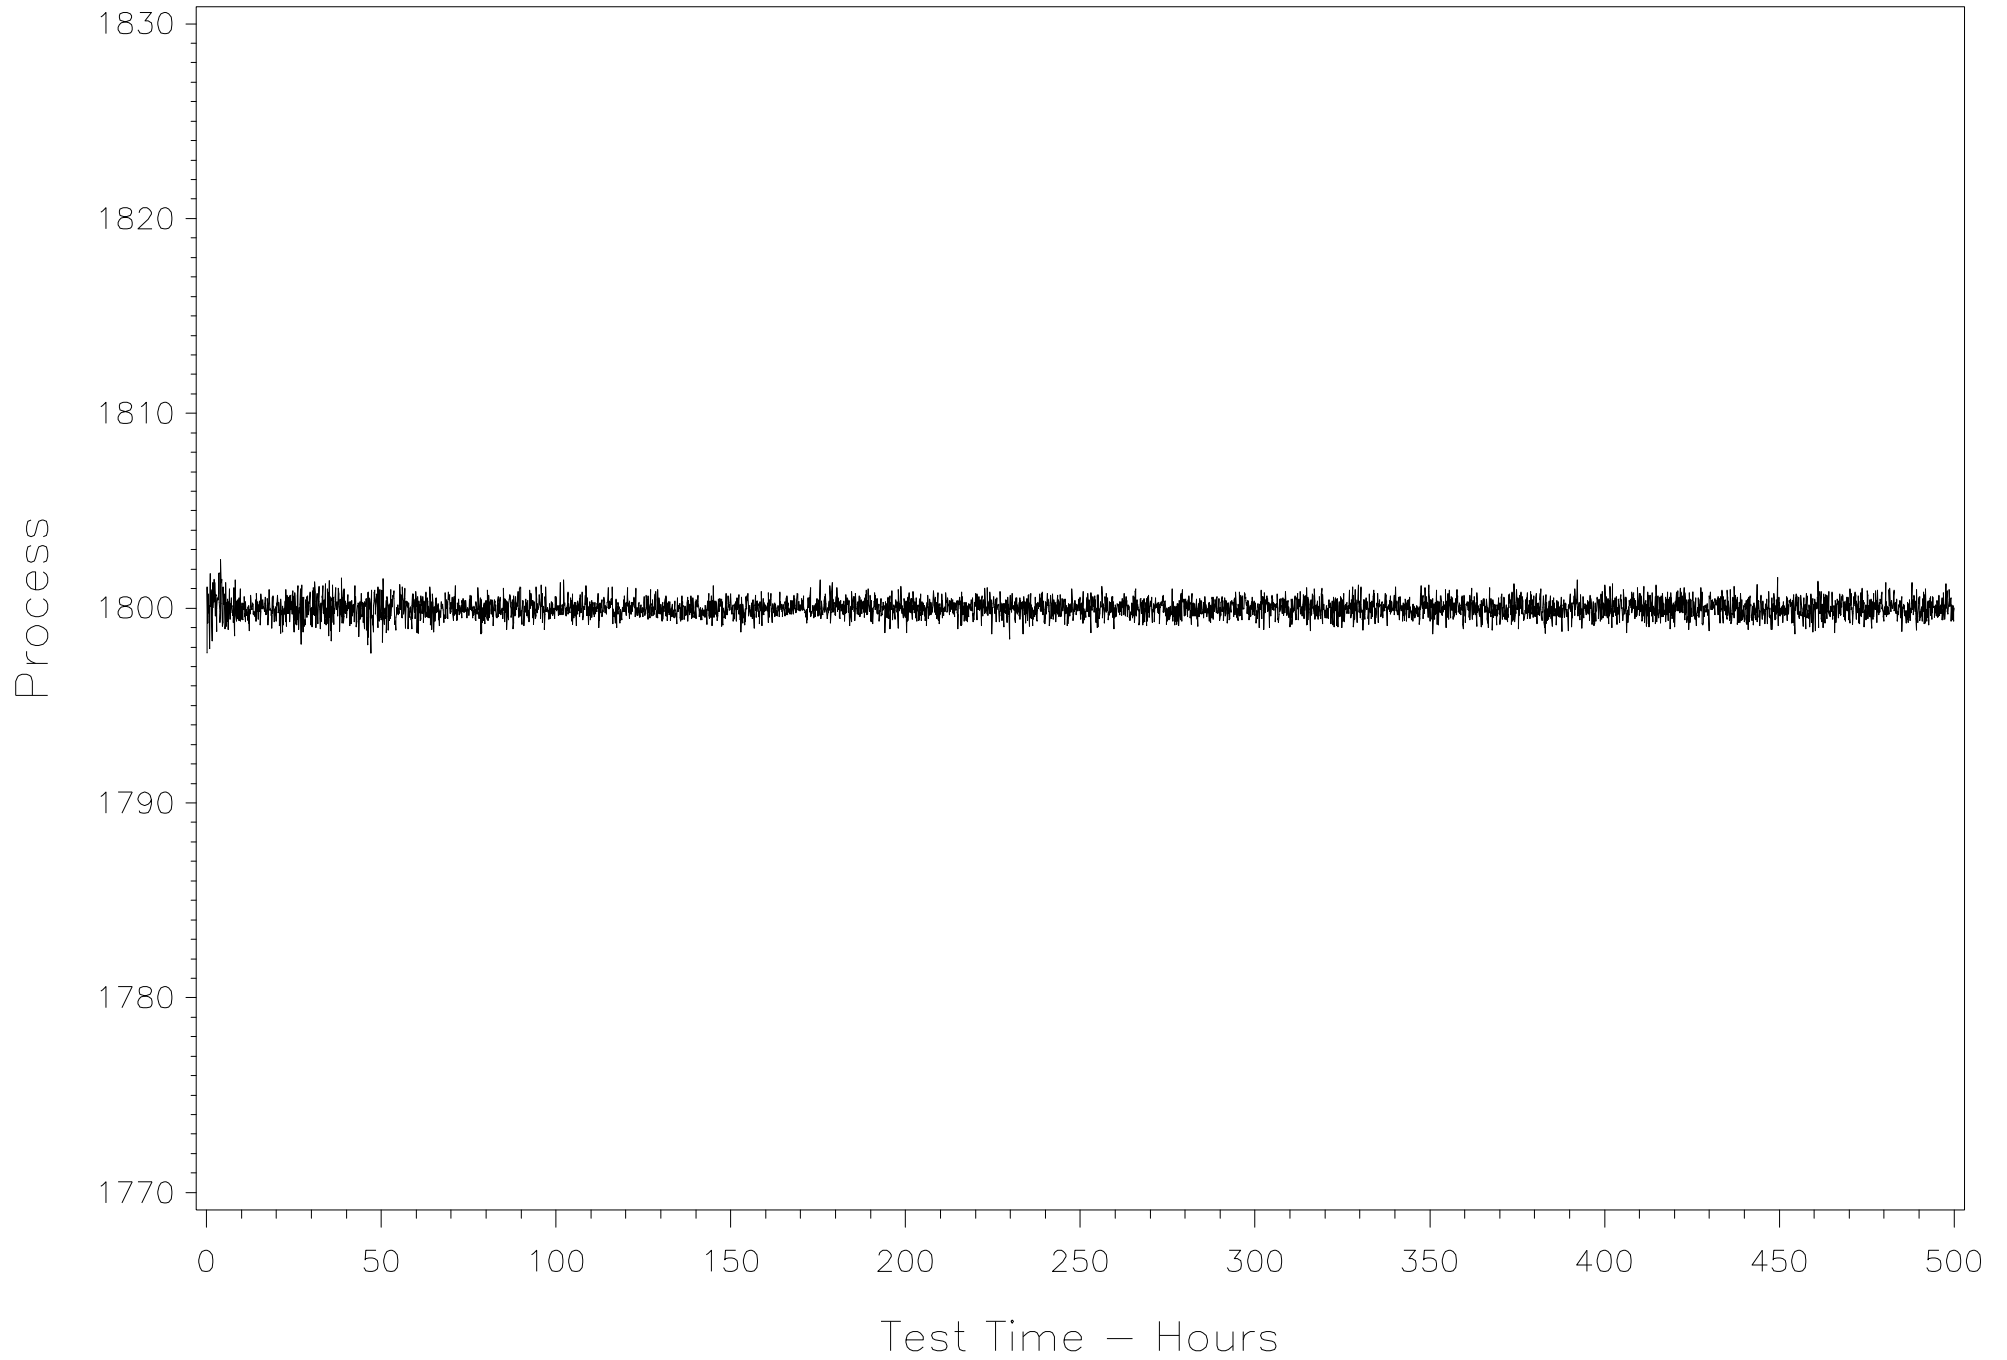

C13 OPERATIONAL DATA REVIEW

Engine Speed – r/min (CONTROL)