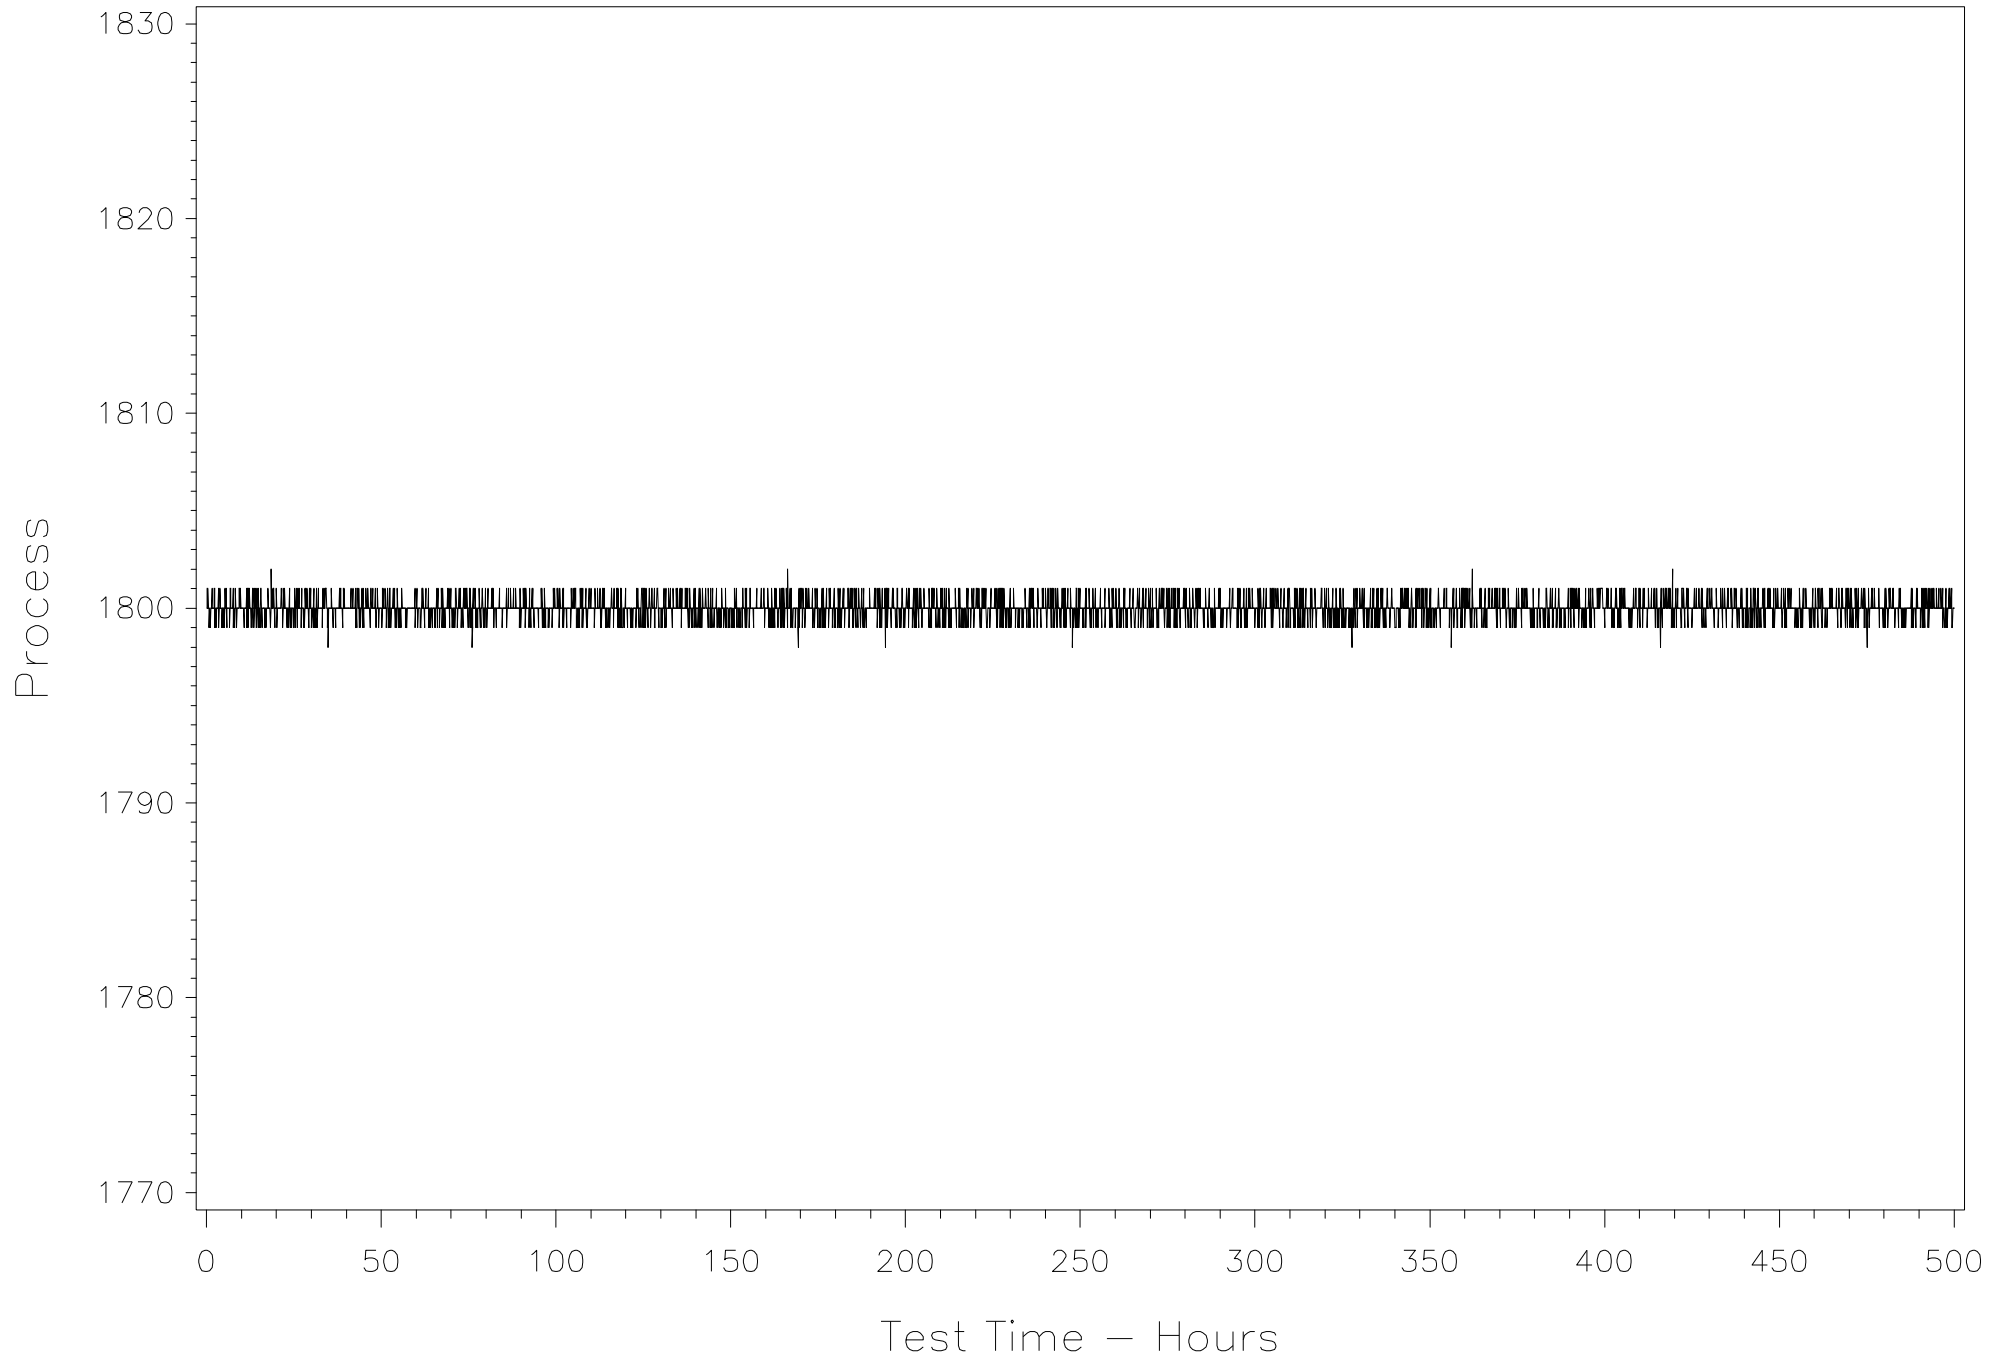

C13 OPERATIONAL DATA REVIEW

Engine Speed – r/min (CONTROL)