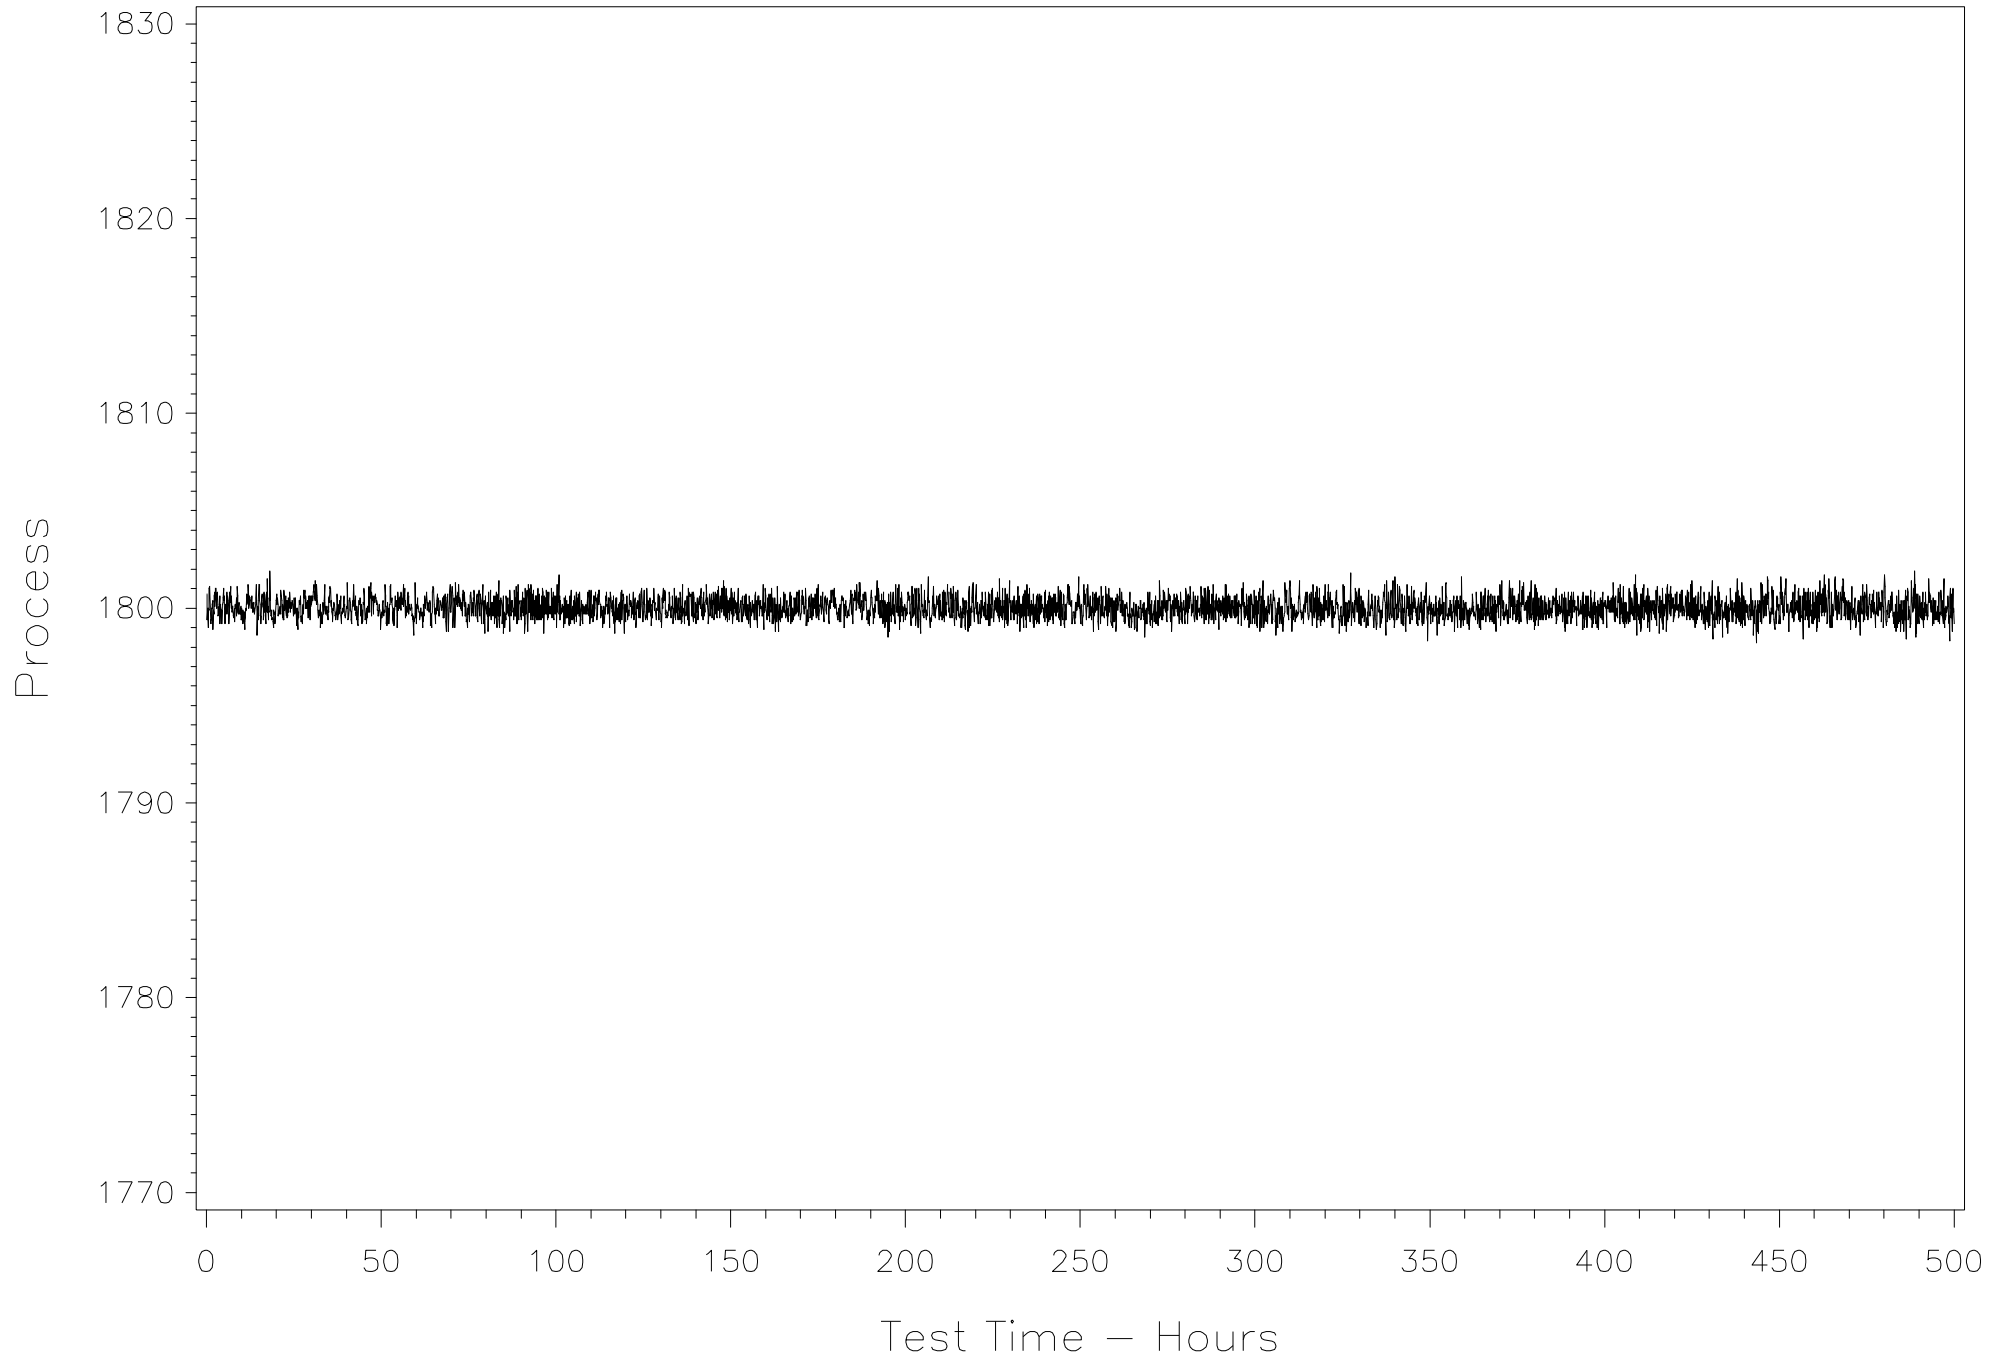

C13 OPERATIONAL DATA REVIEW

Engine Speed – r/min (CONTROL)