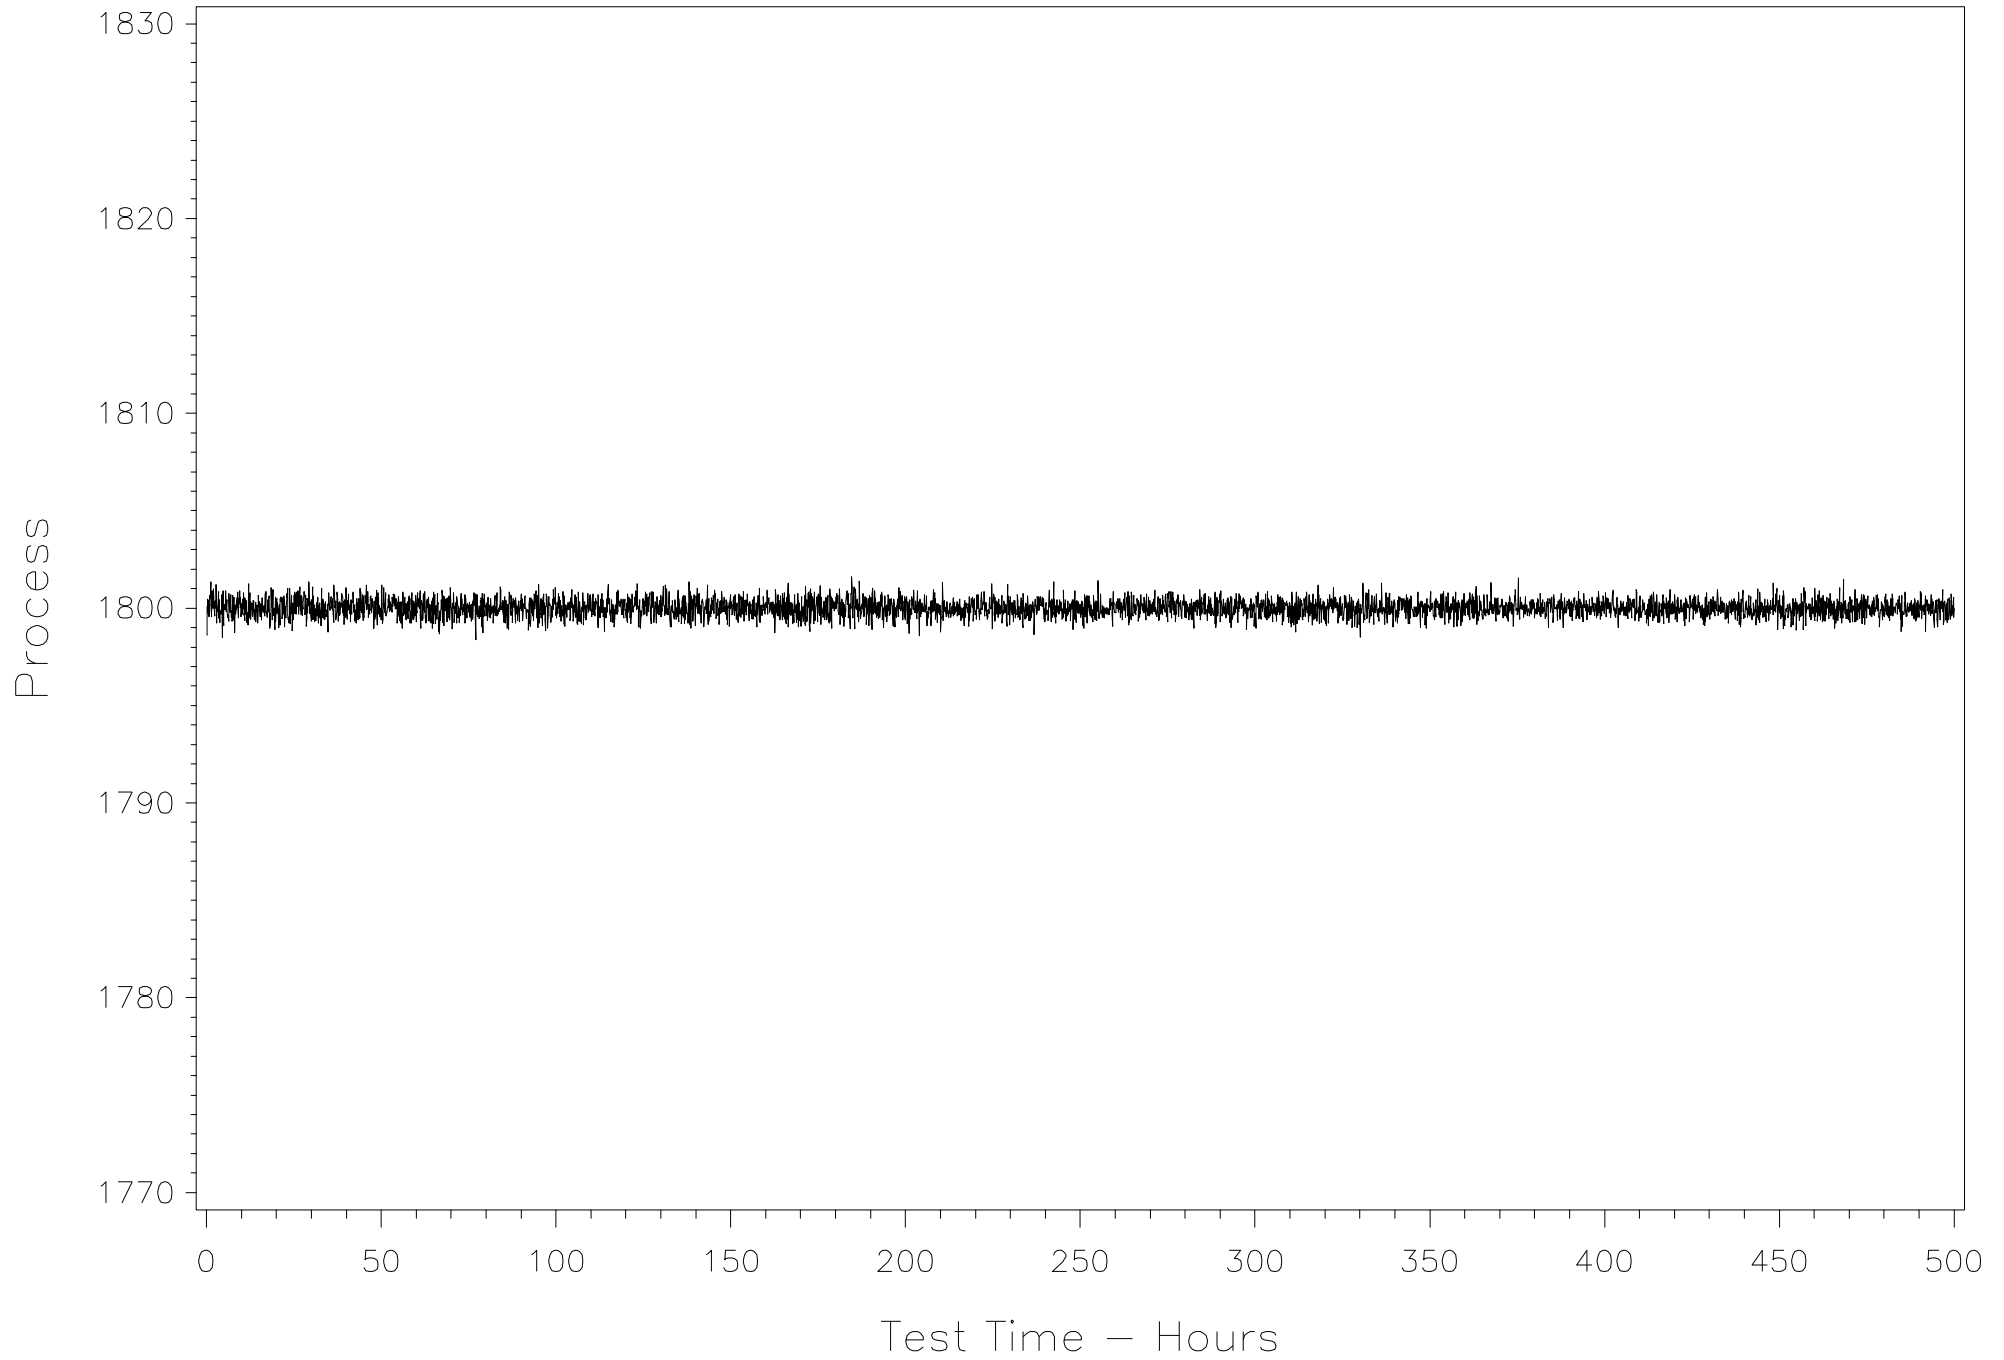

C13 OPERATIONAL DATA REVIEW

Engine Speed – r/min (CONTROL)