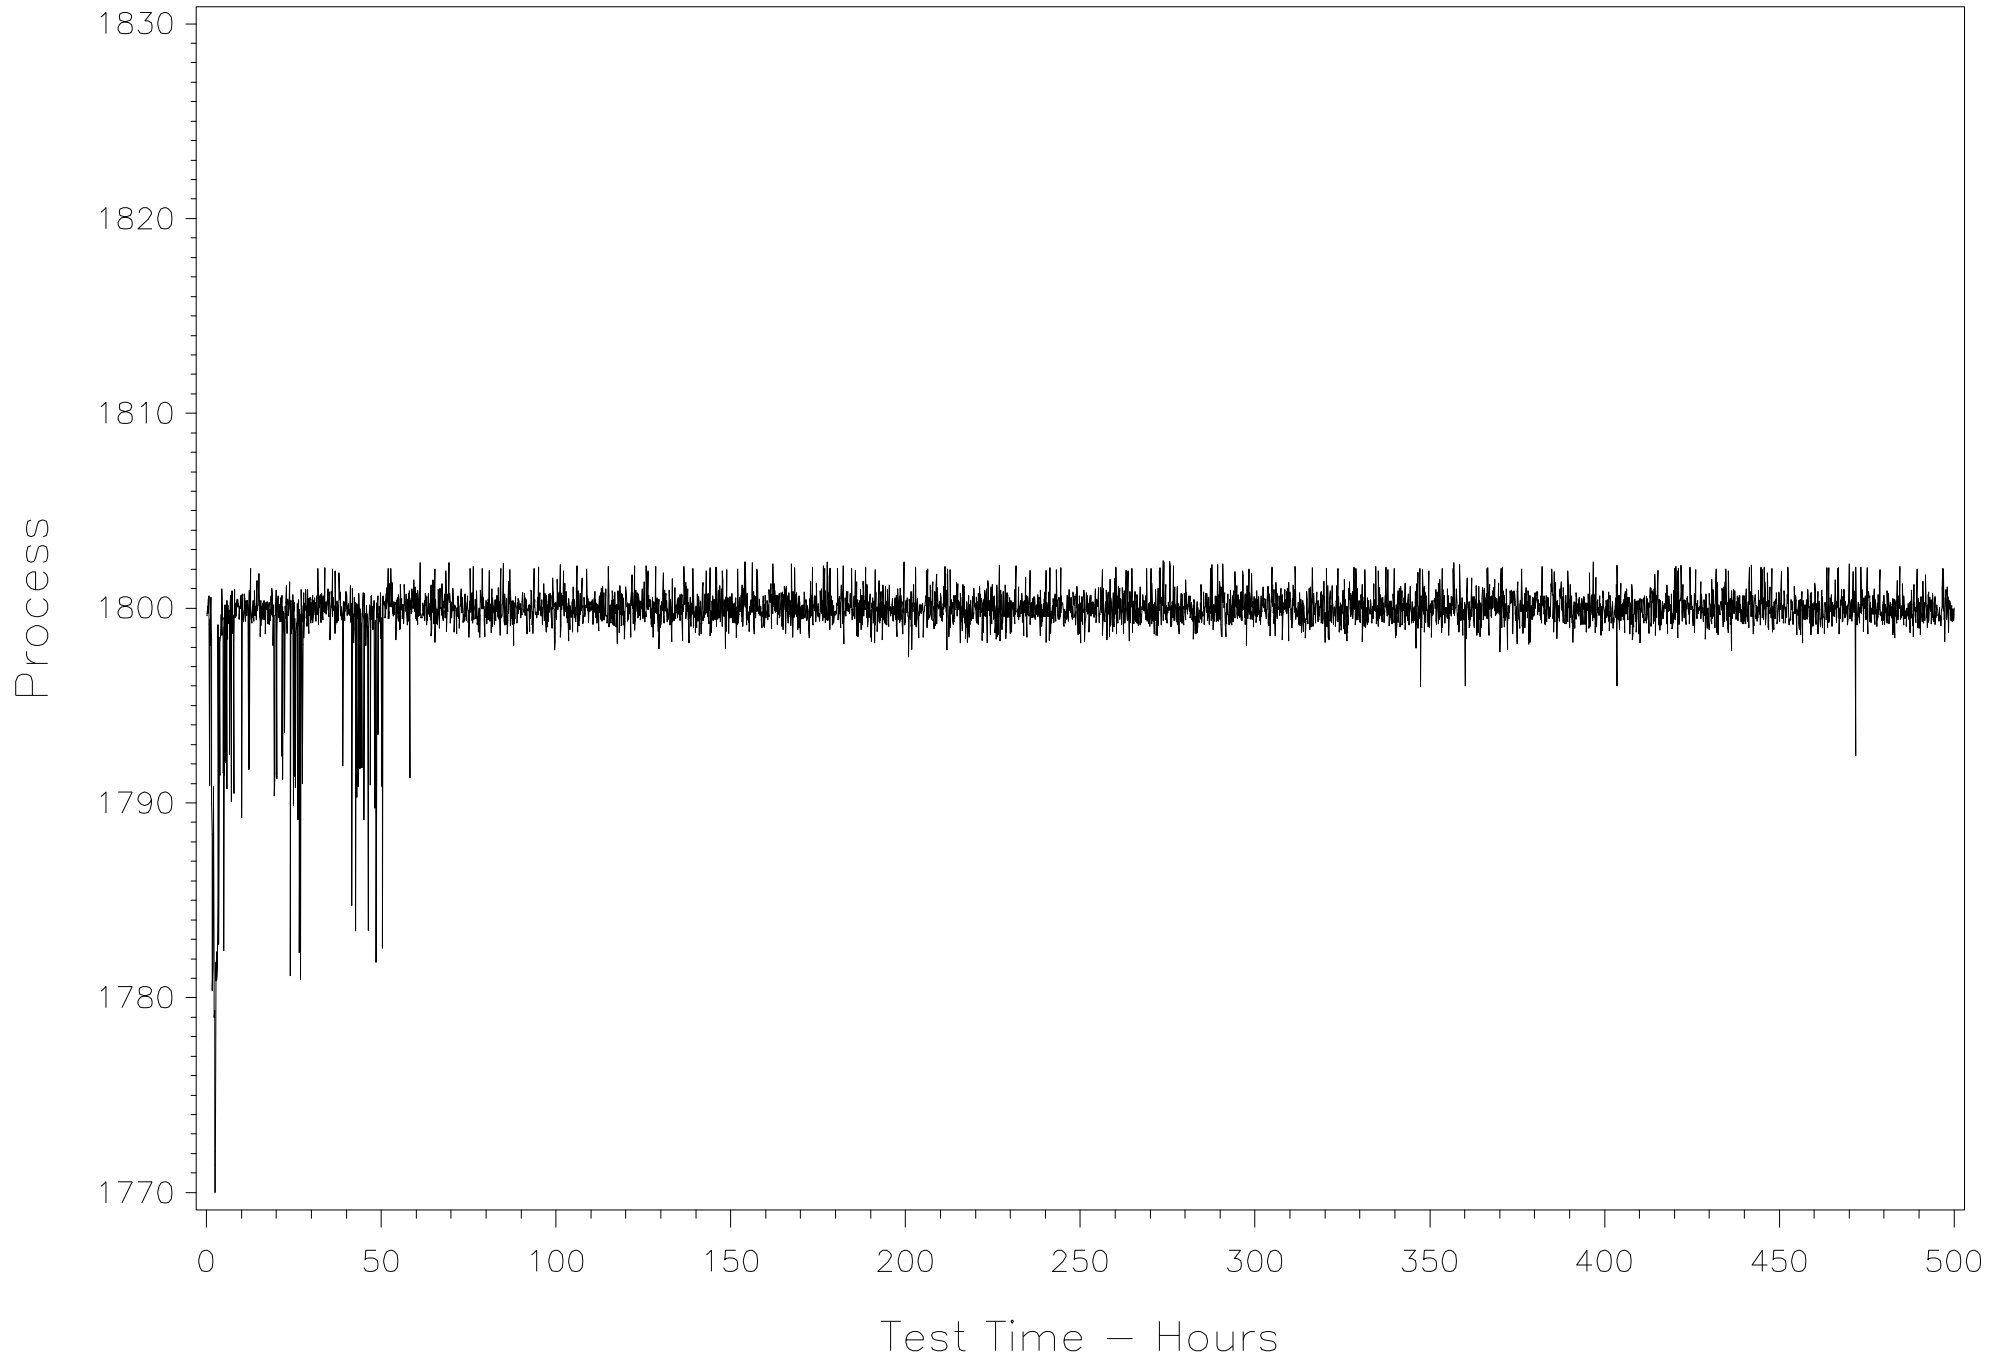

C13 OPERATIONAL DATA REVIEW

Engine Speed – r/min (CONTROL)