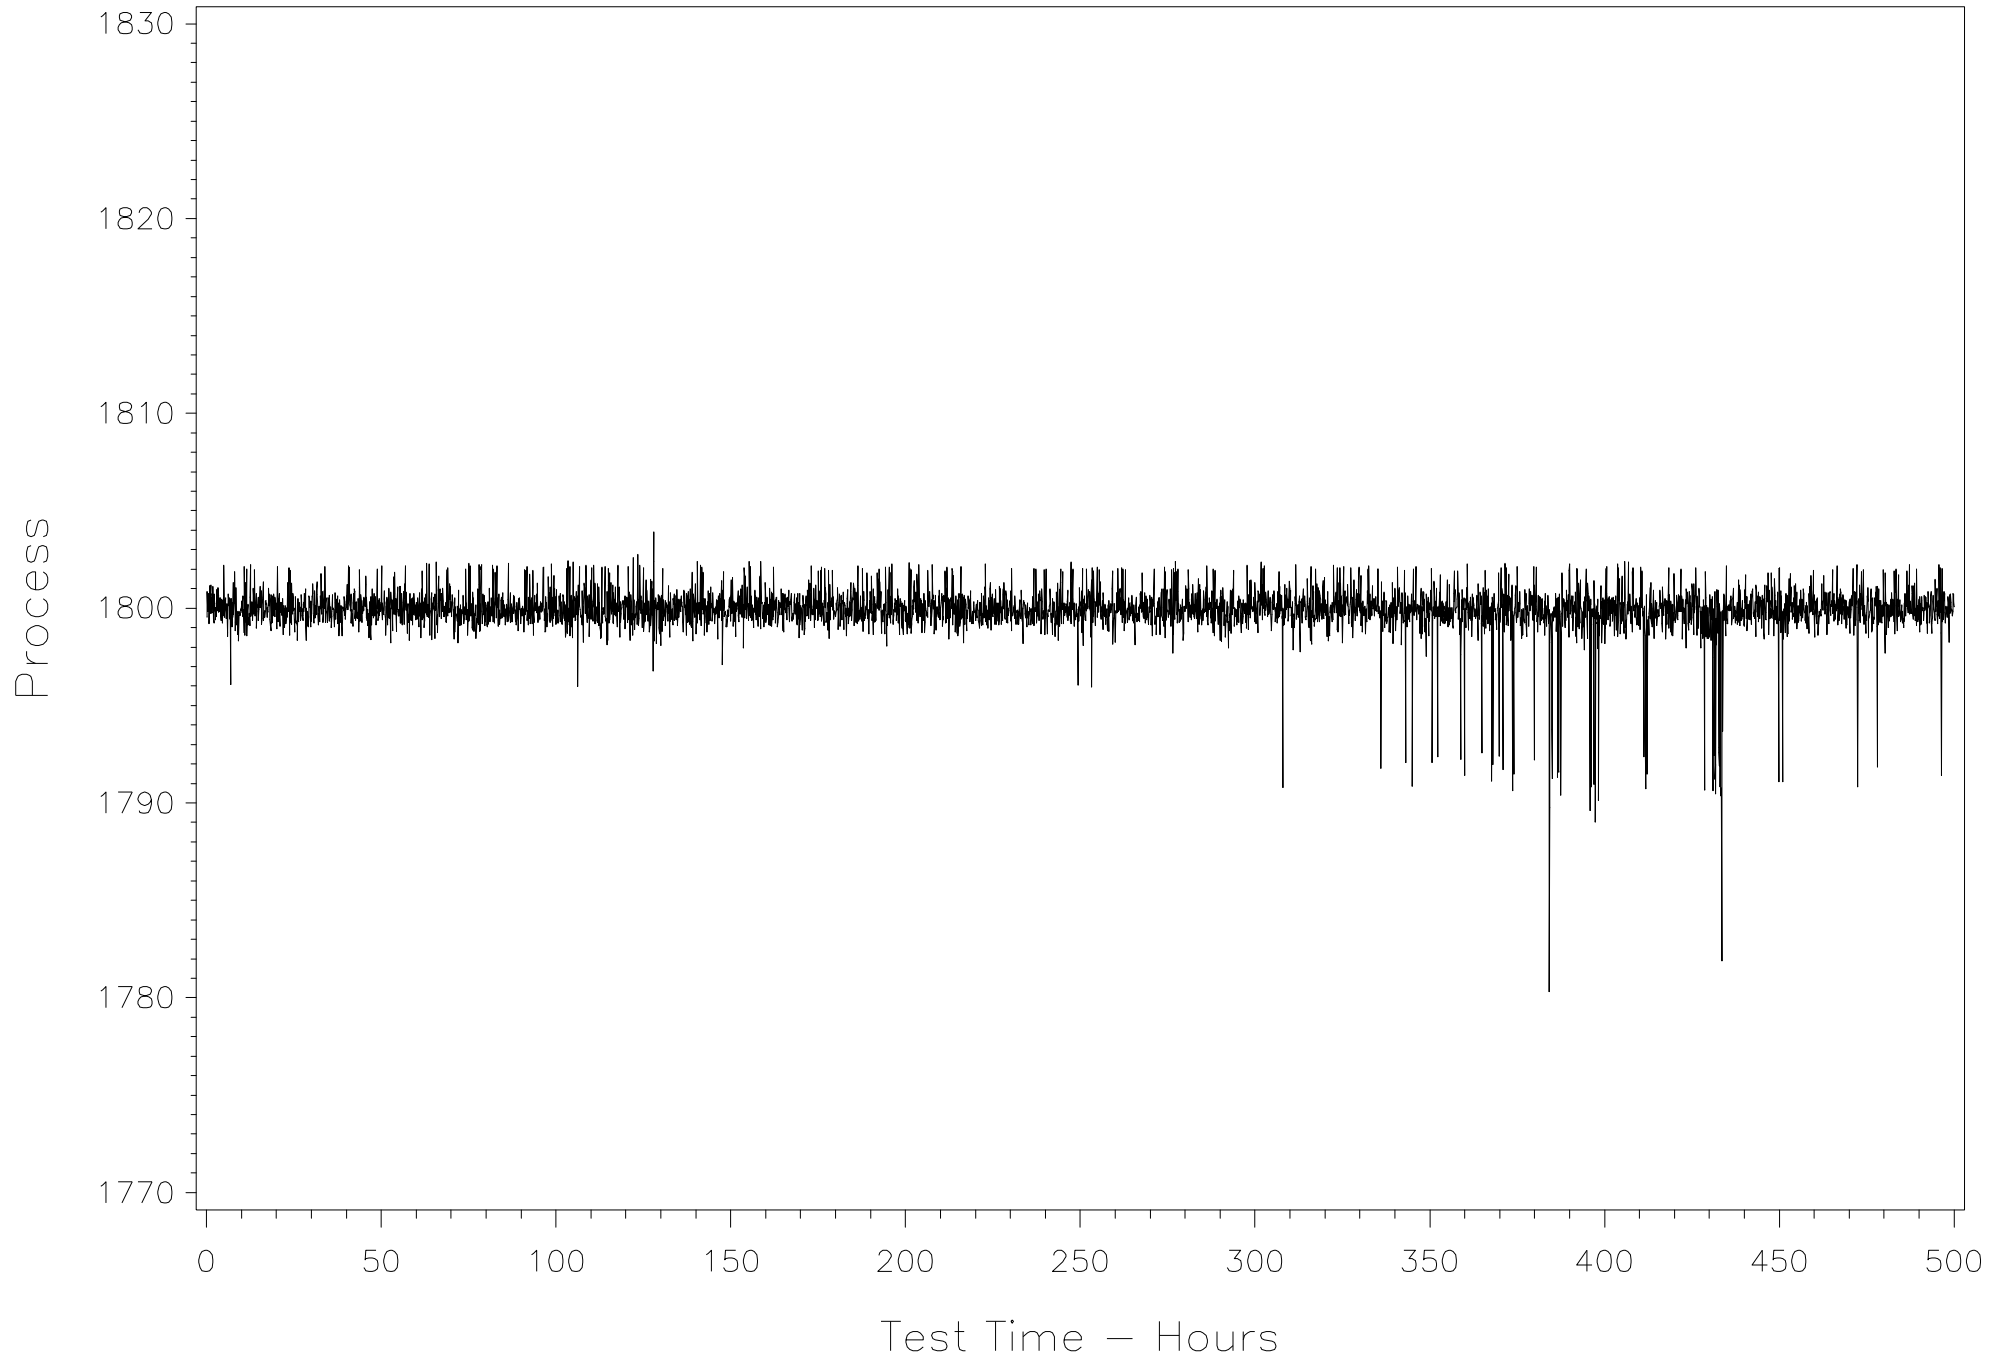

C13 OPERATIONAL DATA REVIEW

Engine Speed – r/min (CONTROL)