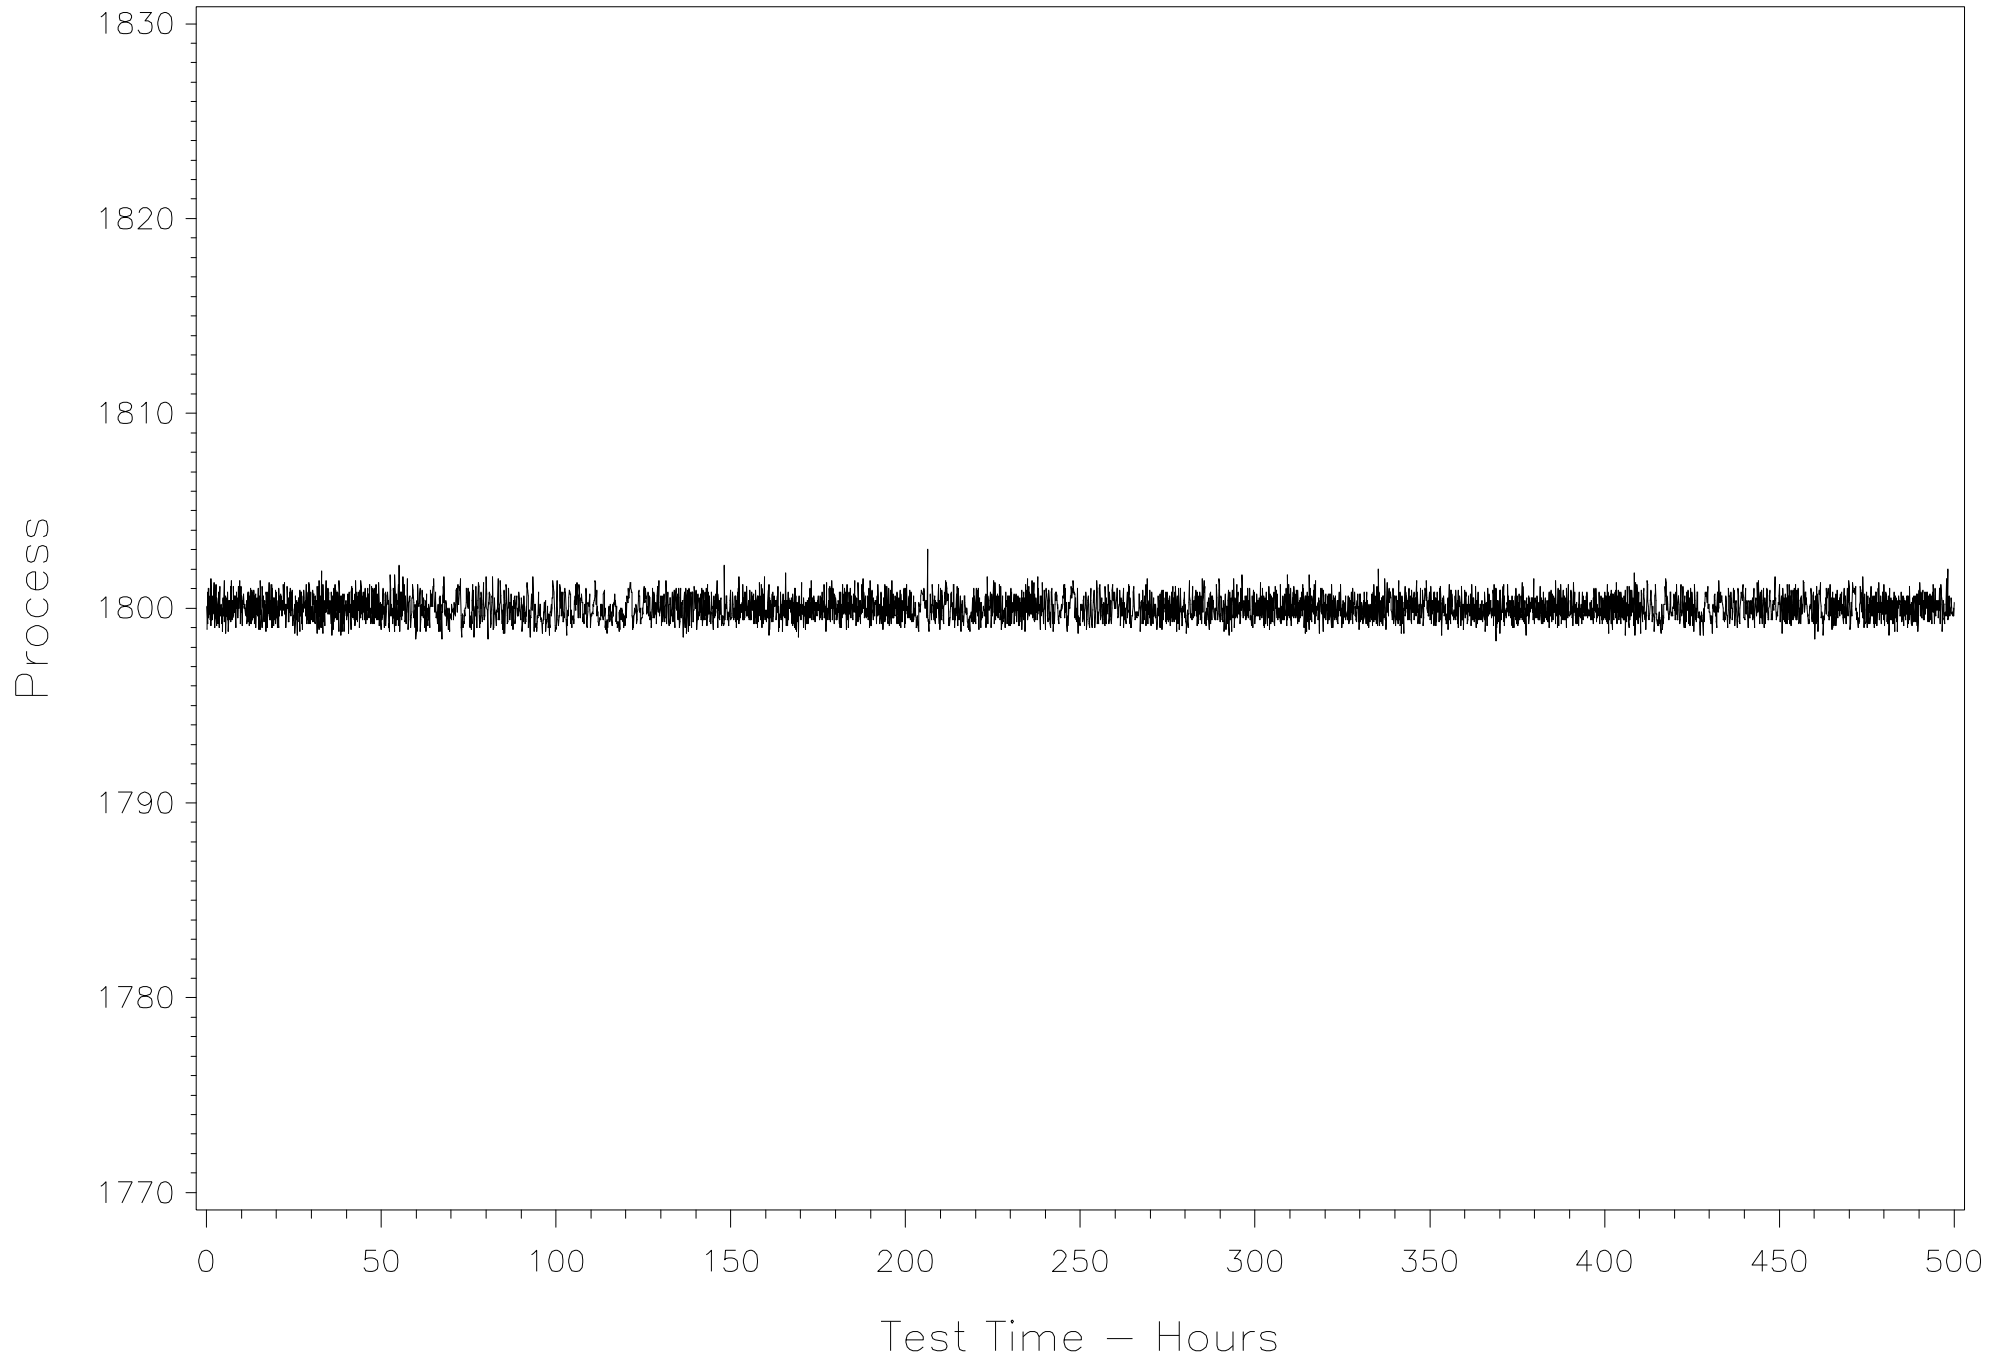

C13 OPERATIONAL DATA REVIEW

Engine Speed – r/min (CONTROL)