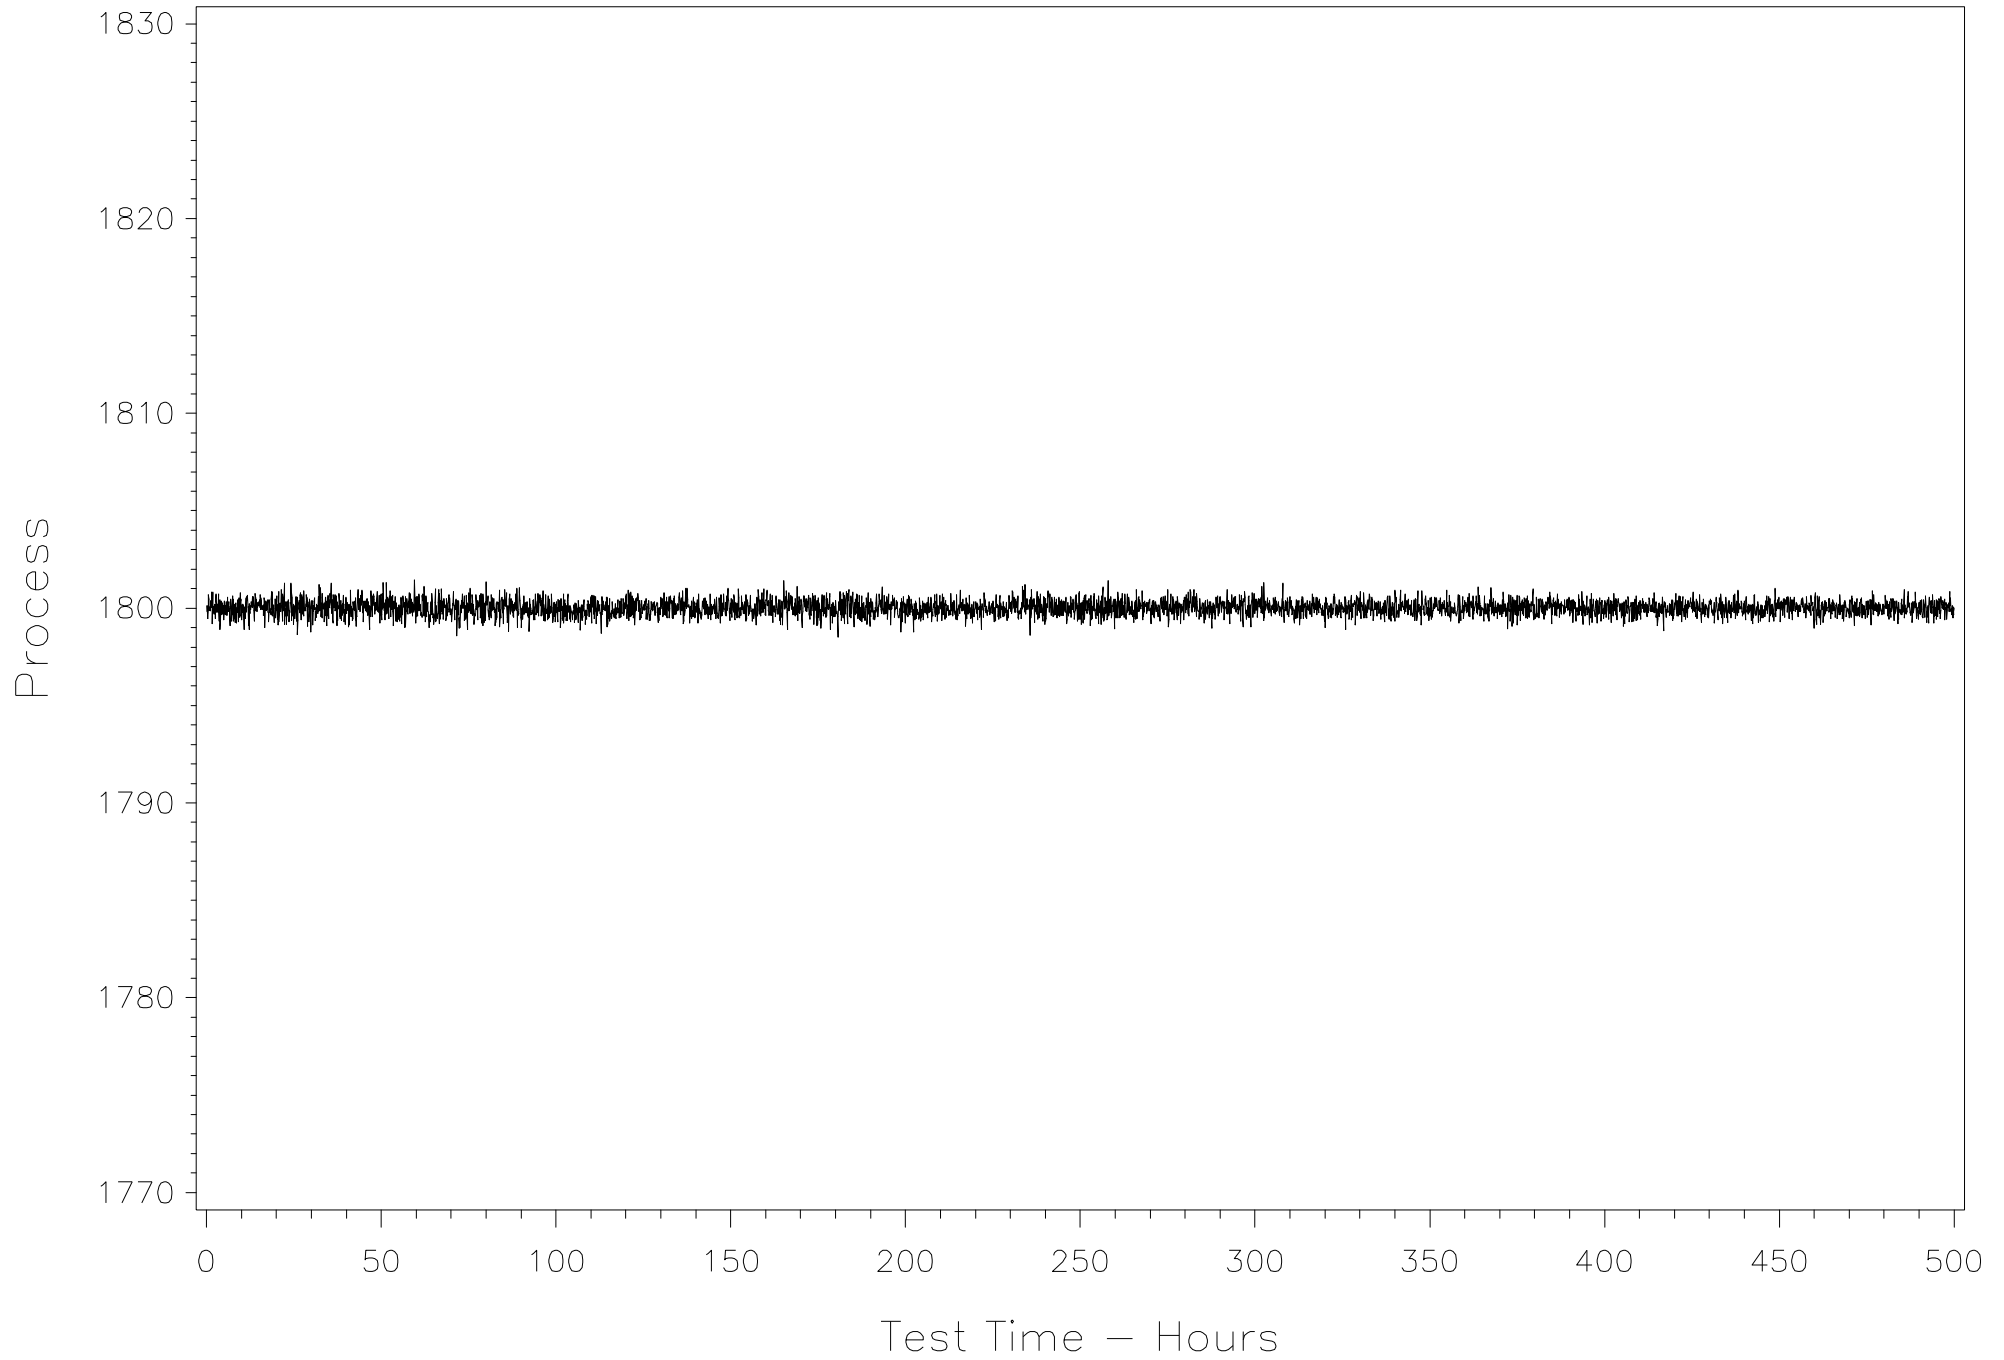

C13 OPERATIONAL DATA REVIEW

Engine Speed – r/min (CONTROL)