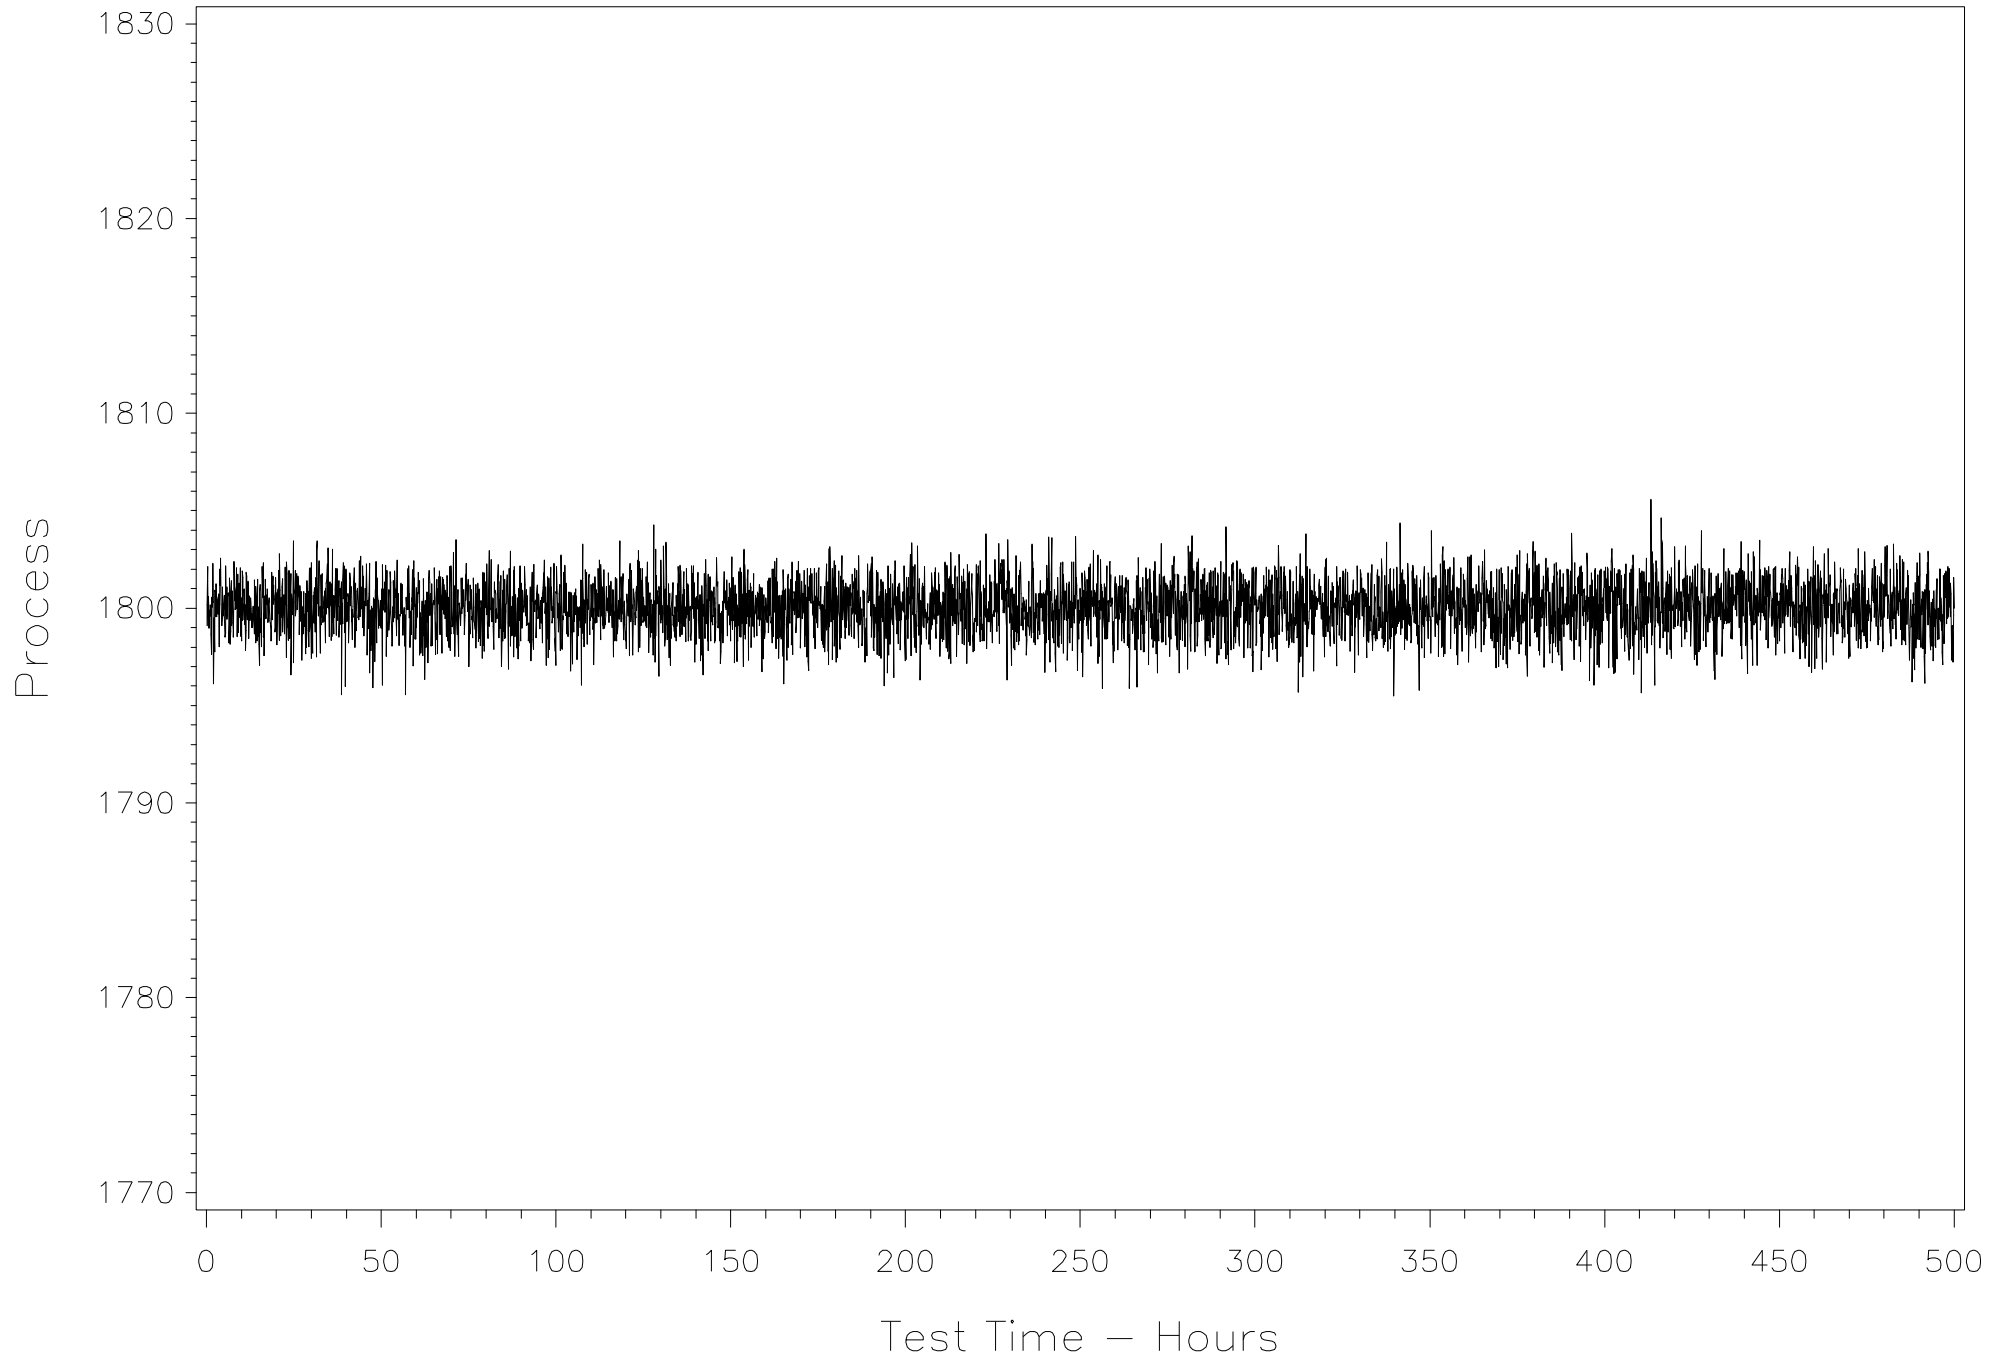

C13 OPERATIONAL DATA REVIEW

Engine Speed – r/min (CONTROL)