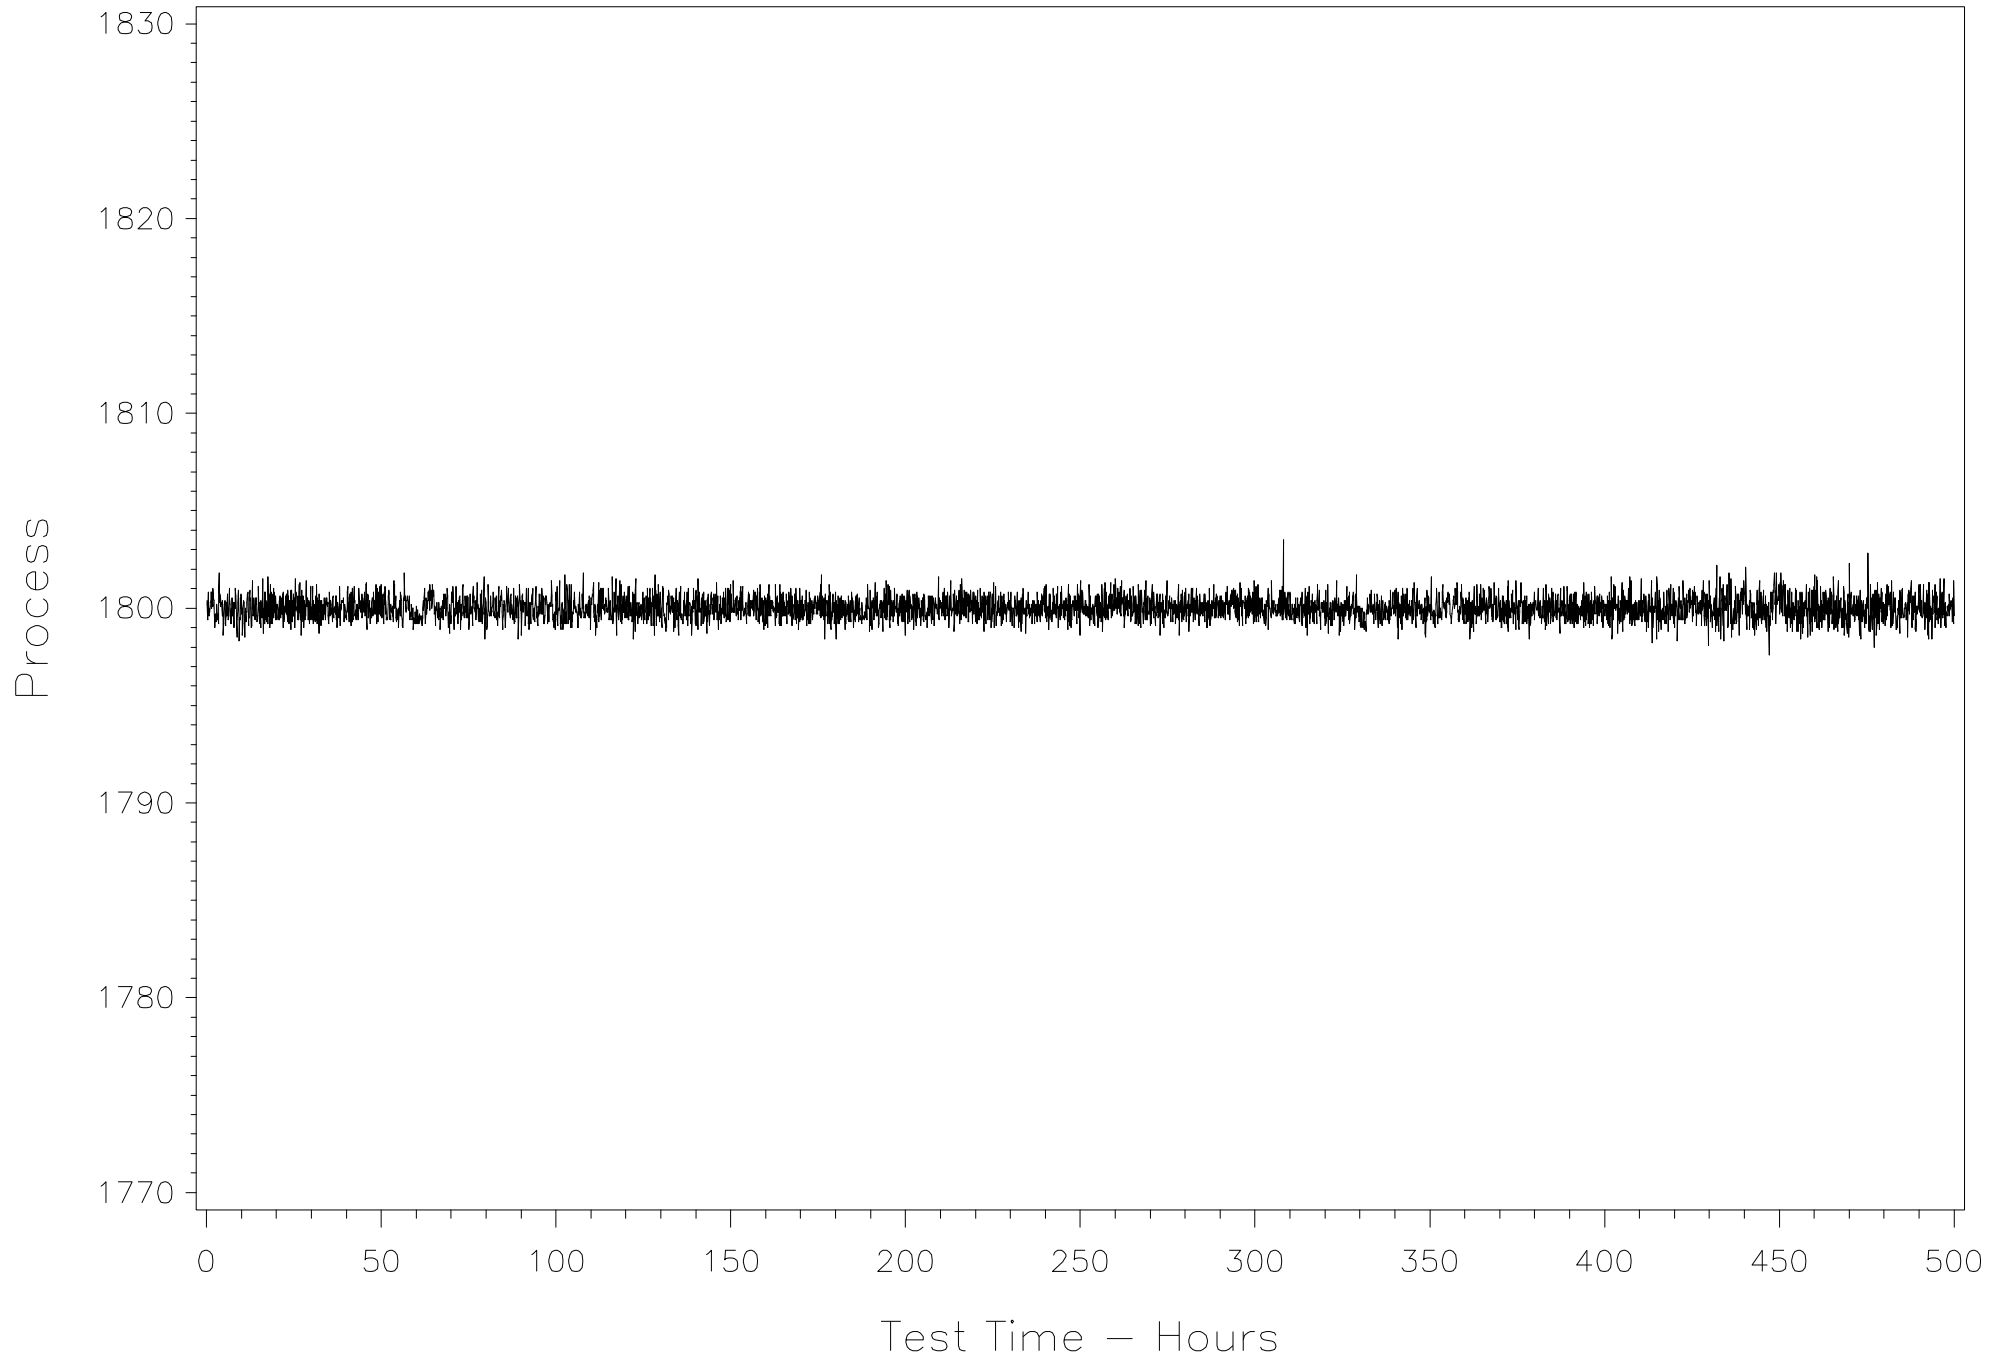

C13 OPERATIONAL DATA REVIEW

Engine Speed – r/min (CONTROL)