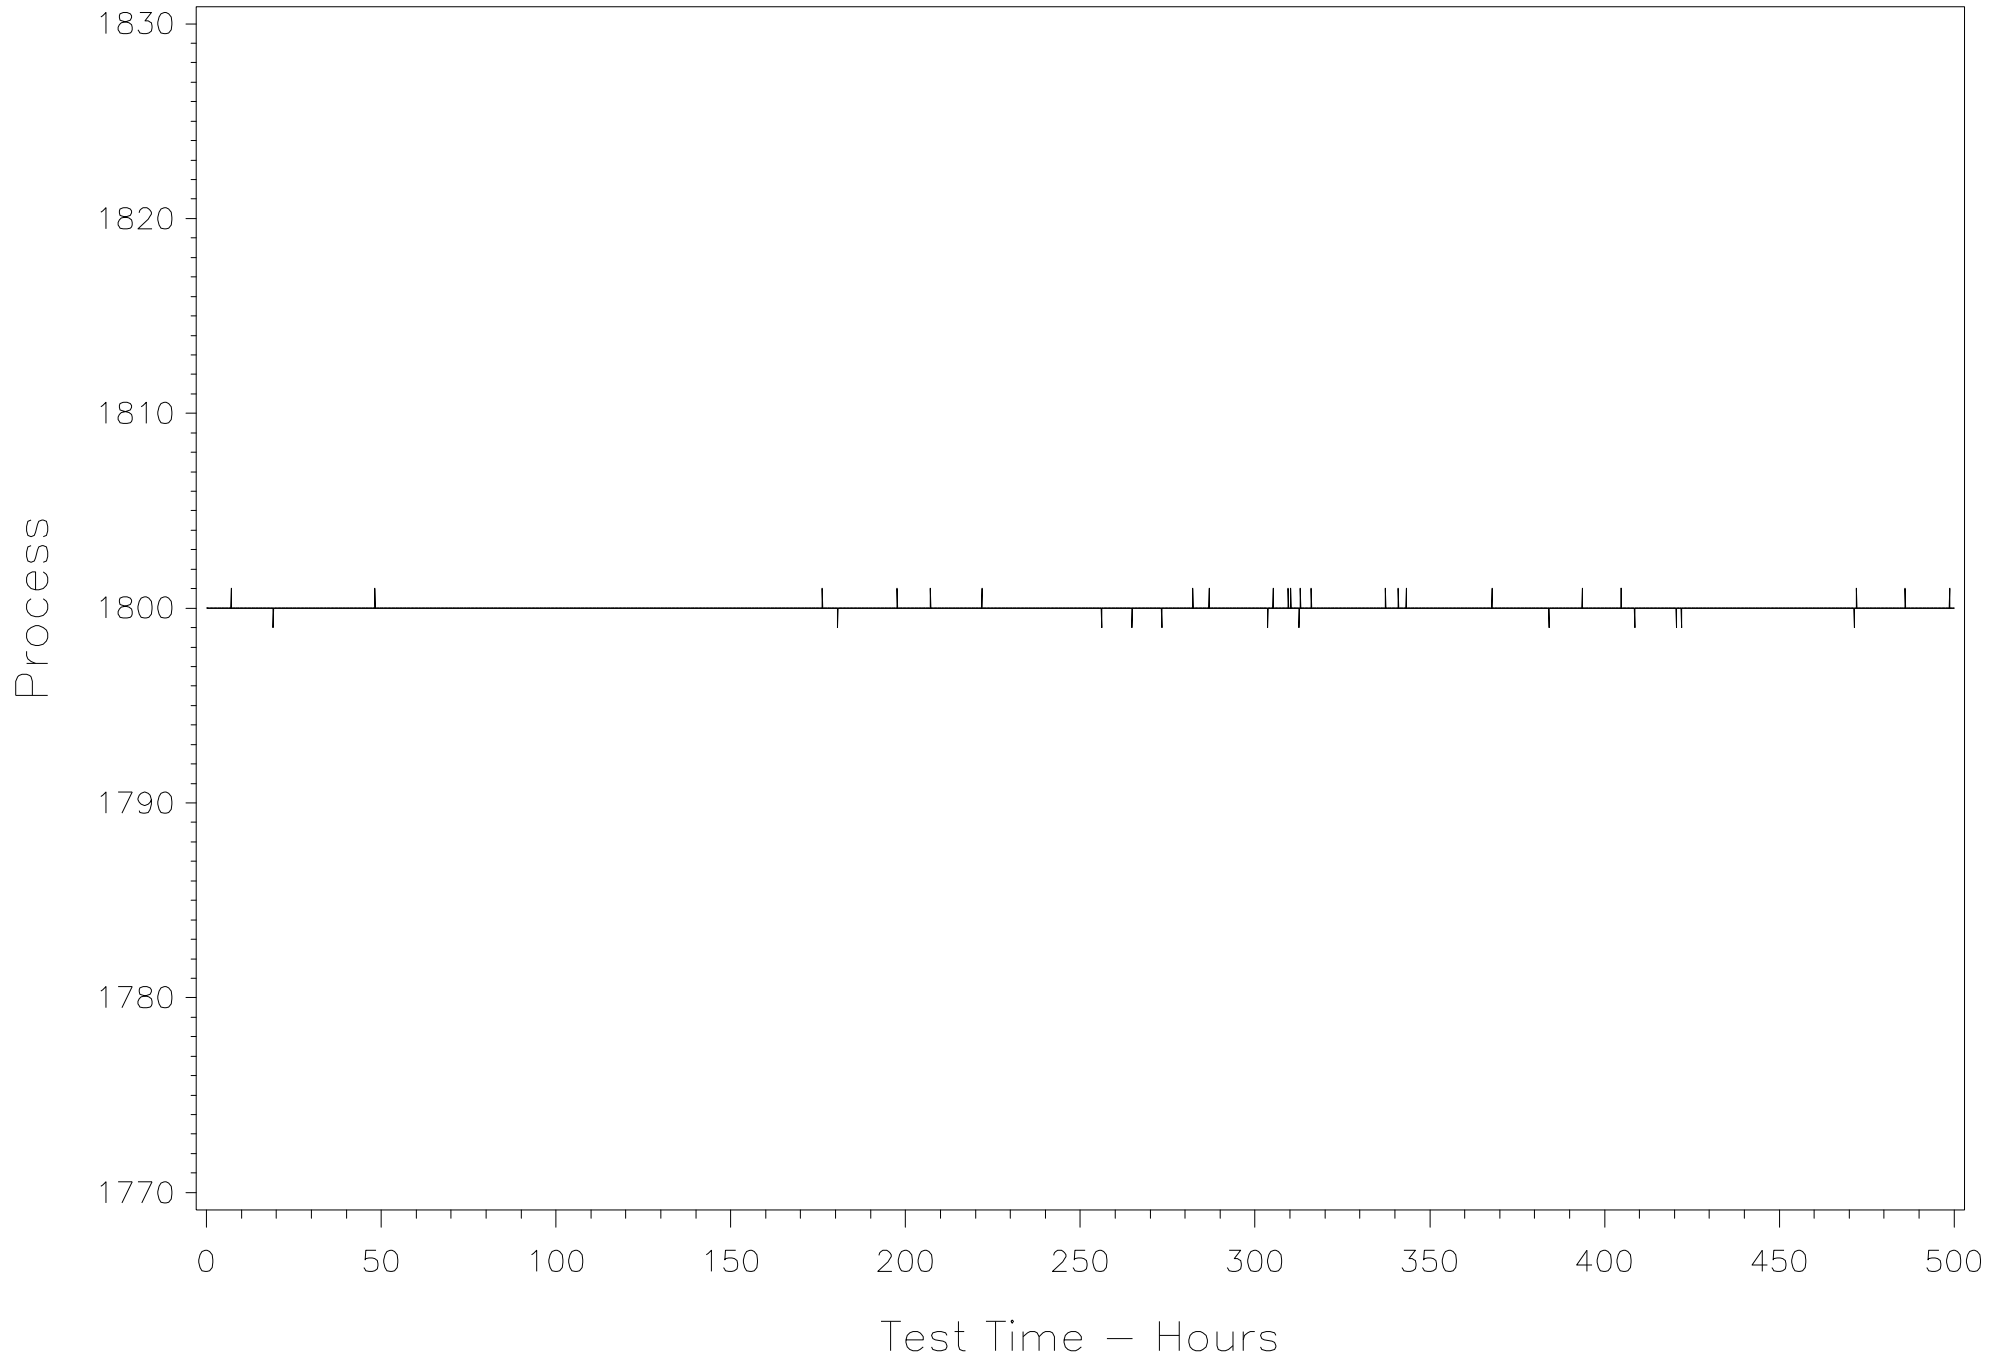

C13 OPERATIONAL DATA REVIEW

Engine Speed – r/min (CONTROL)