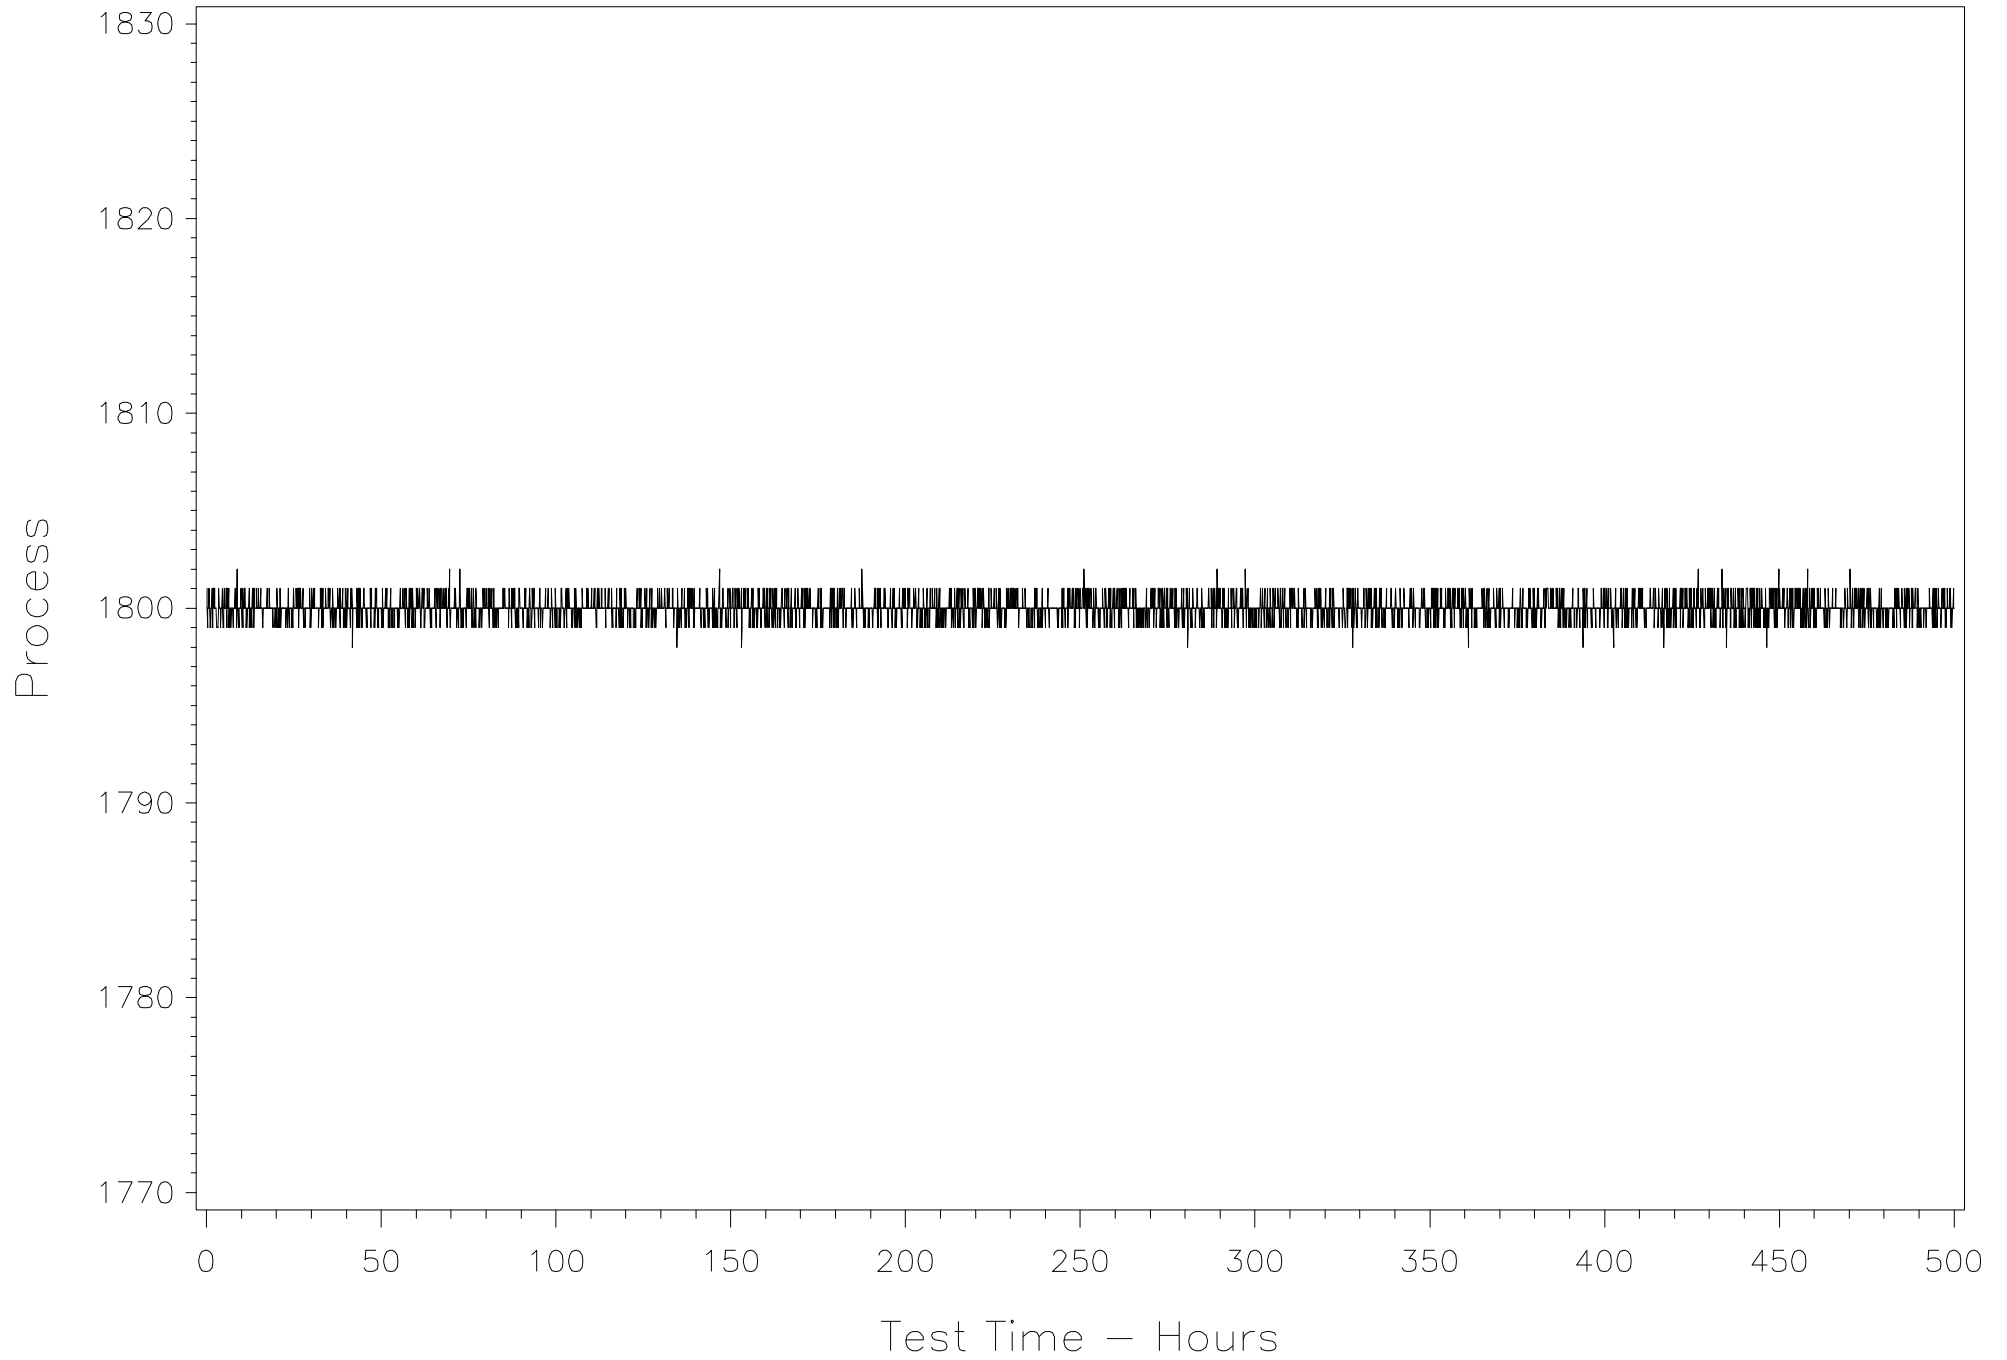

C13 OPERATIONAL DATA REVIEW

Engine Speed – r/min (CONTROL)