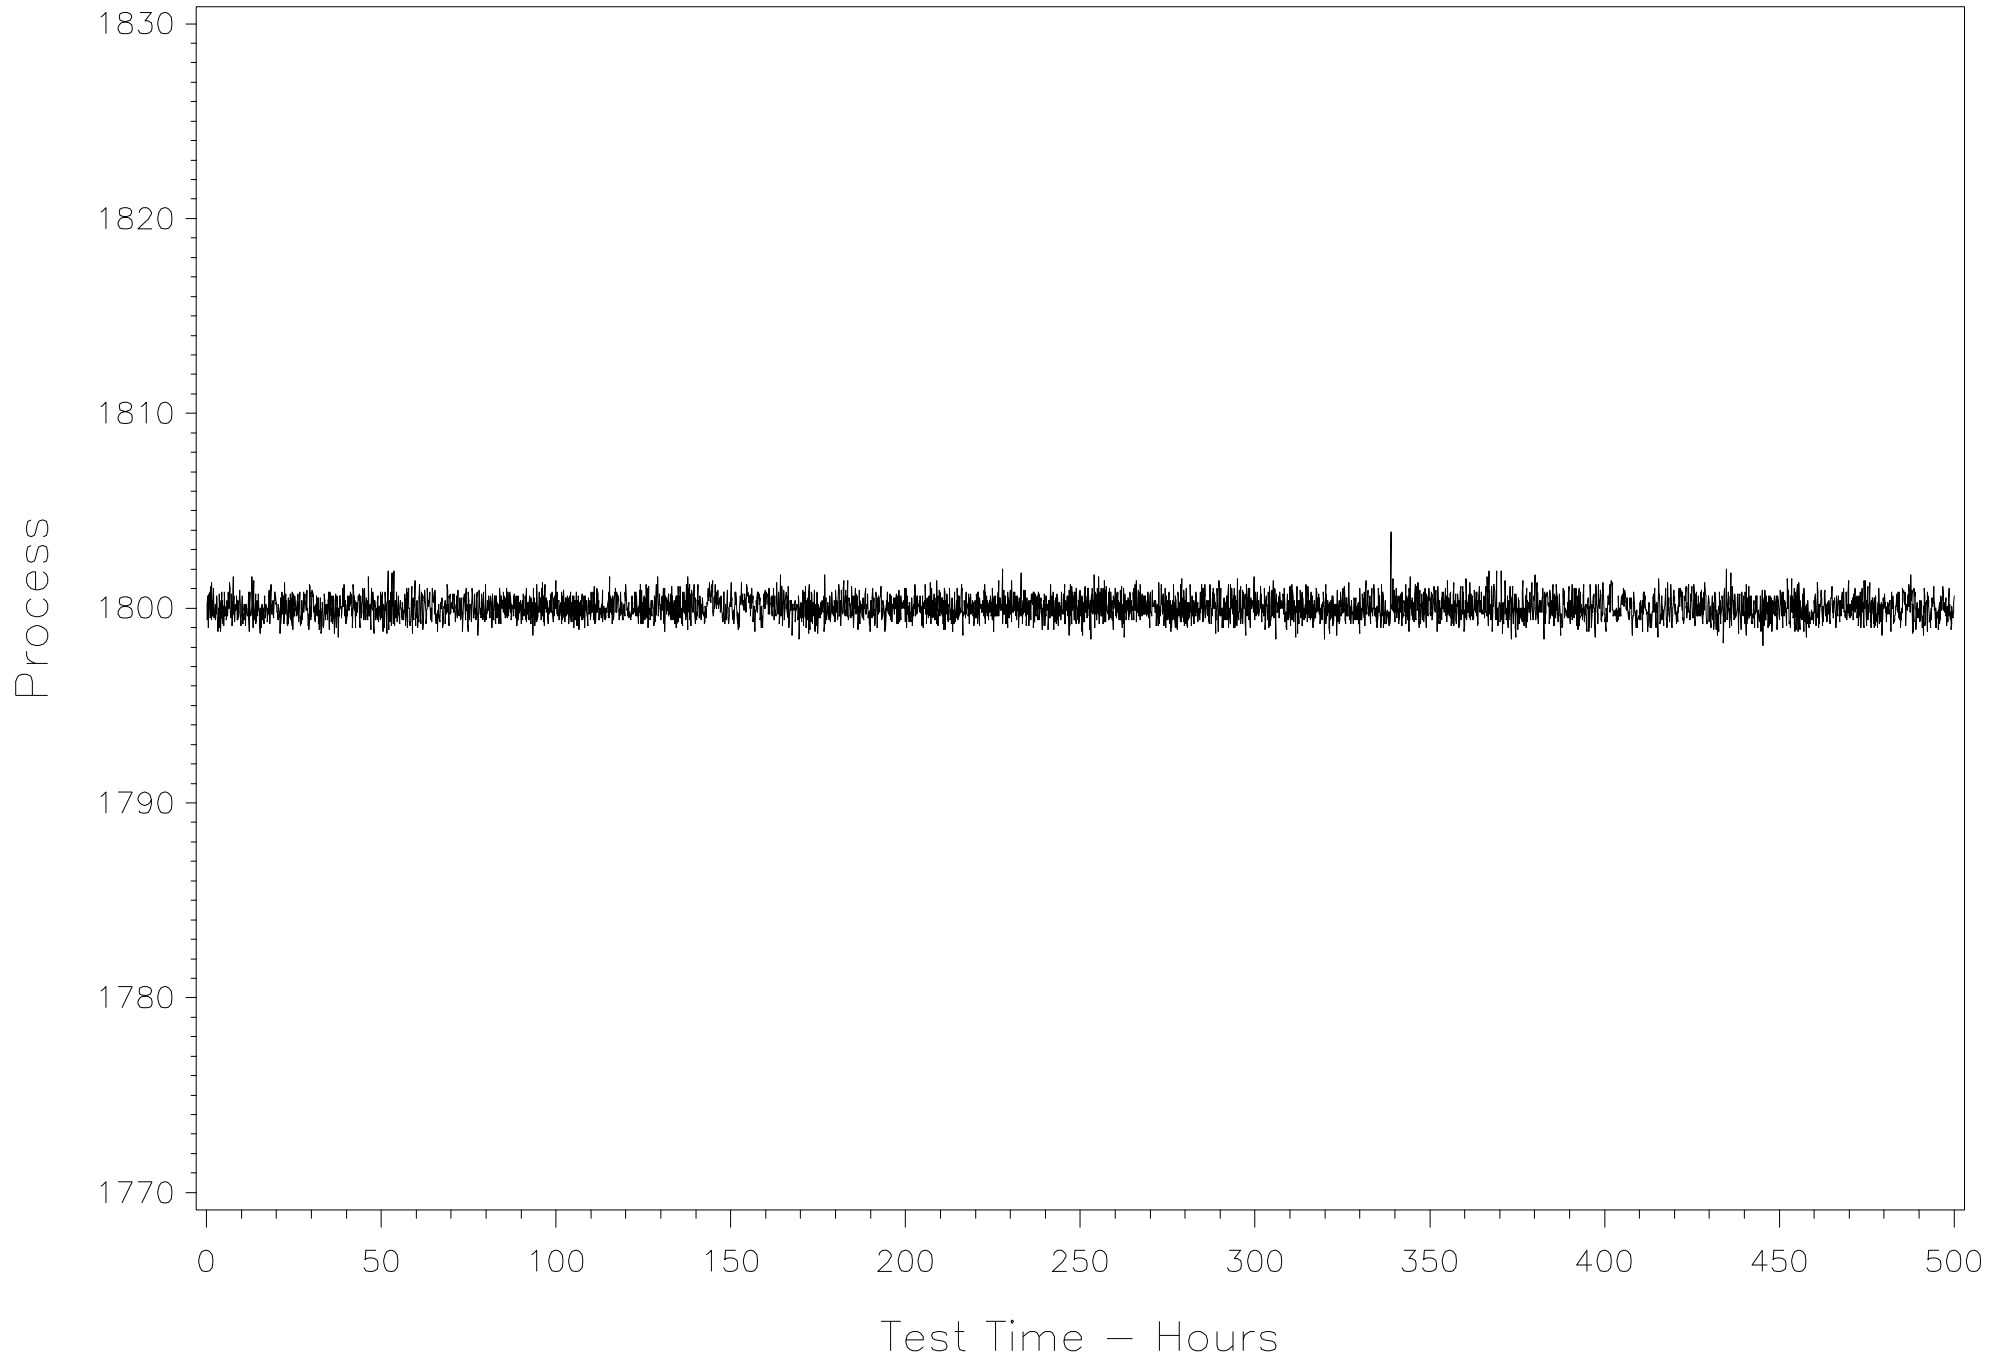

C13 OPERATIONAL DATA REVIEW

Engine Speed – r/min (CONTROL)