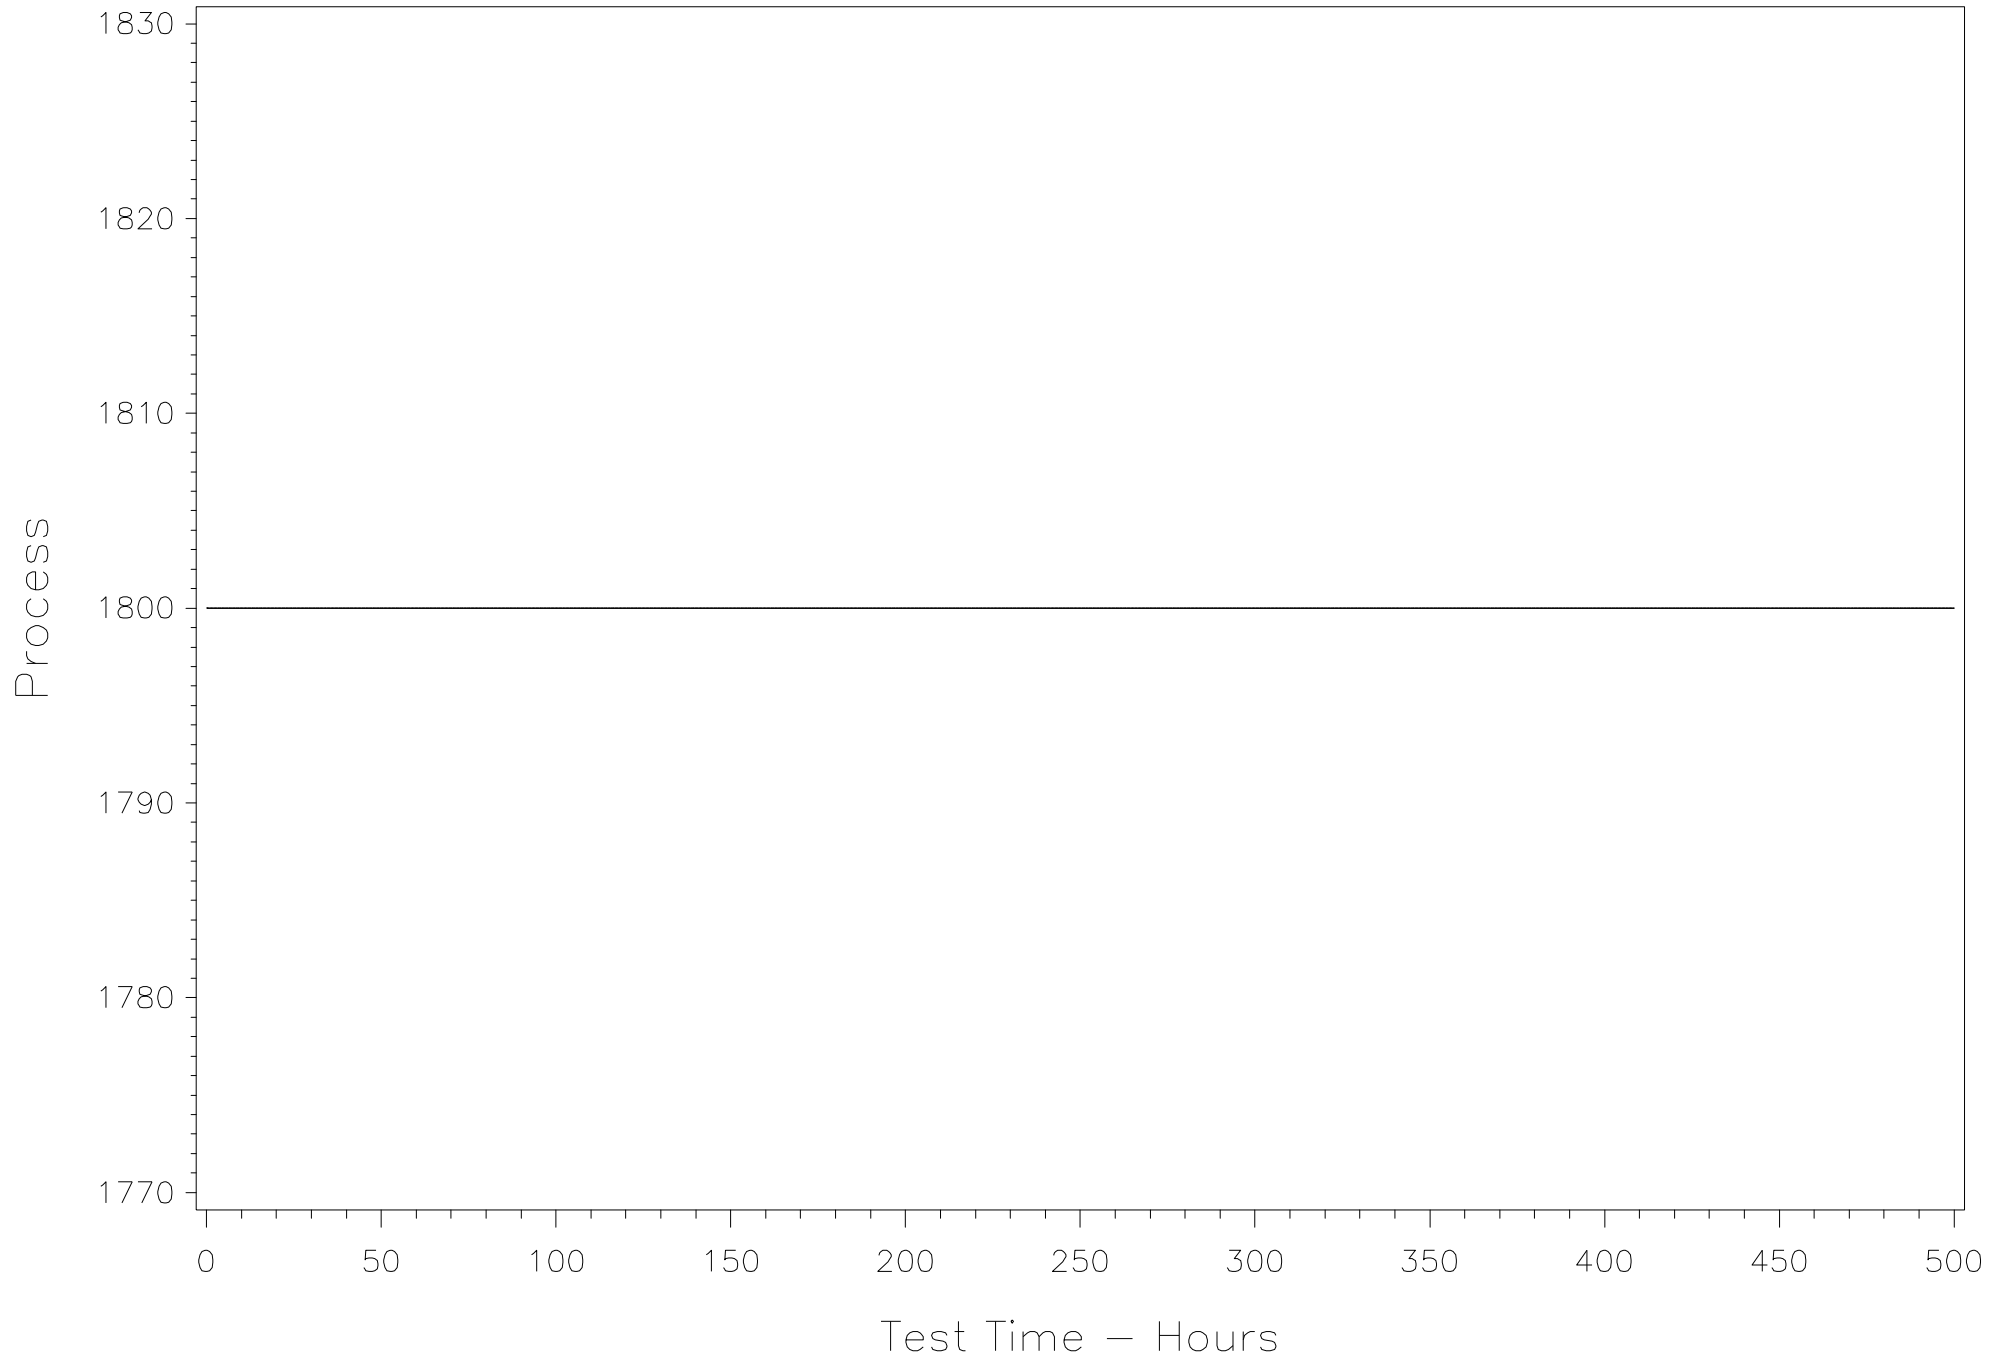

C13 OPERATIONAL DATA REVIEW

Engine Speed – r/min (CONTROL)