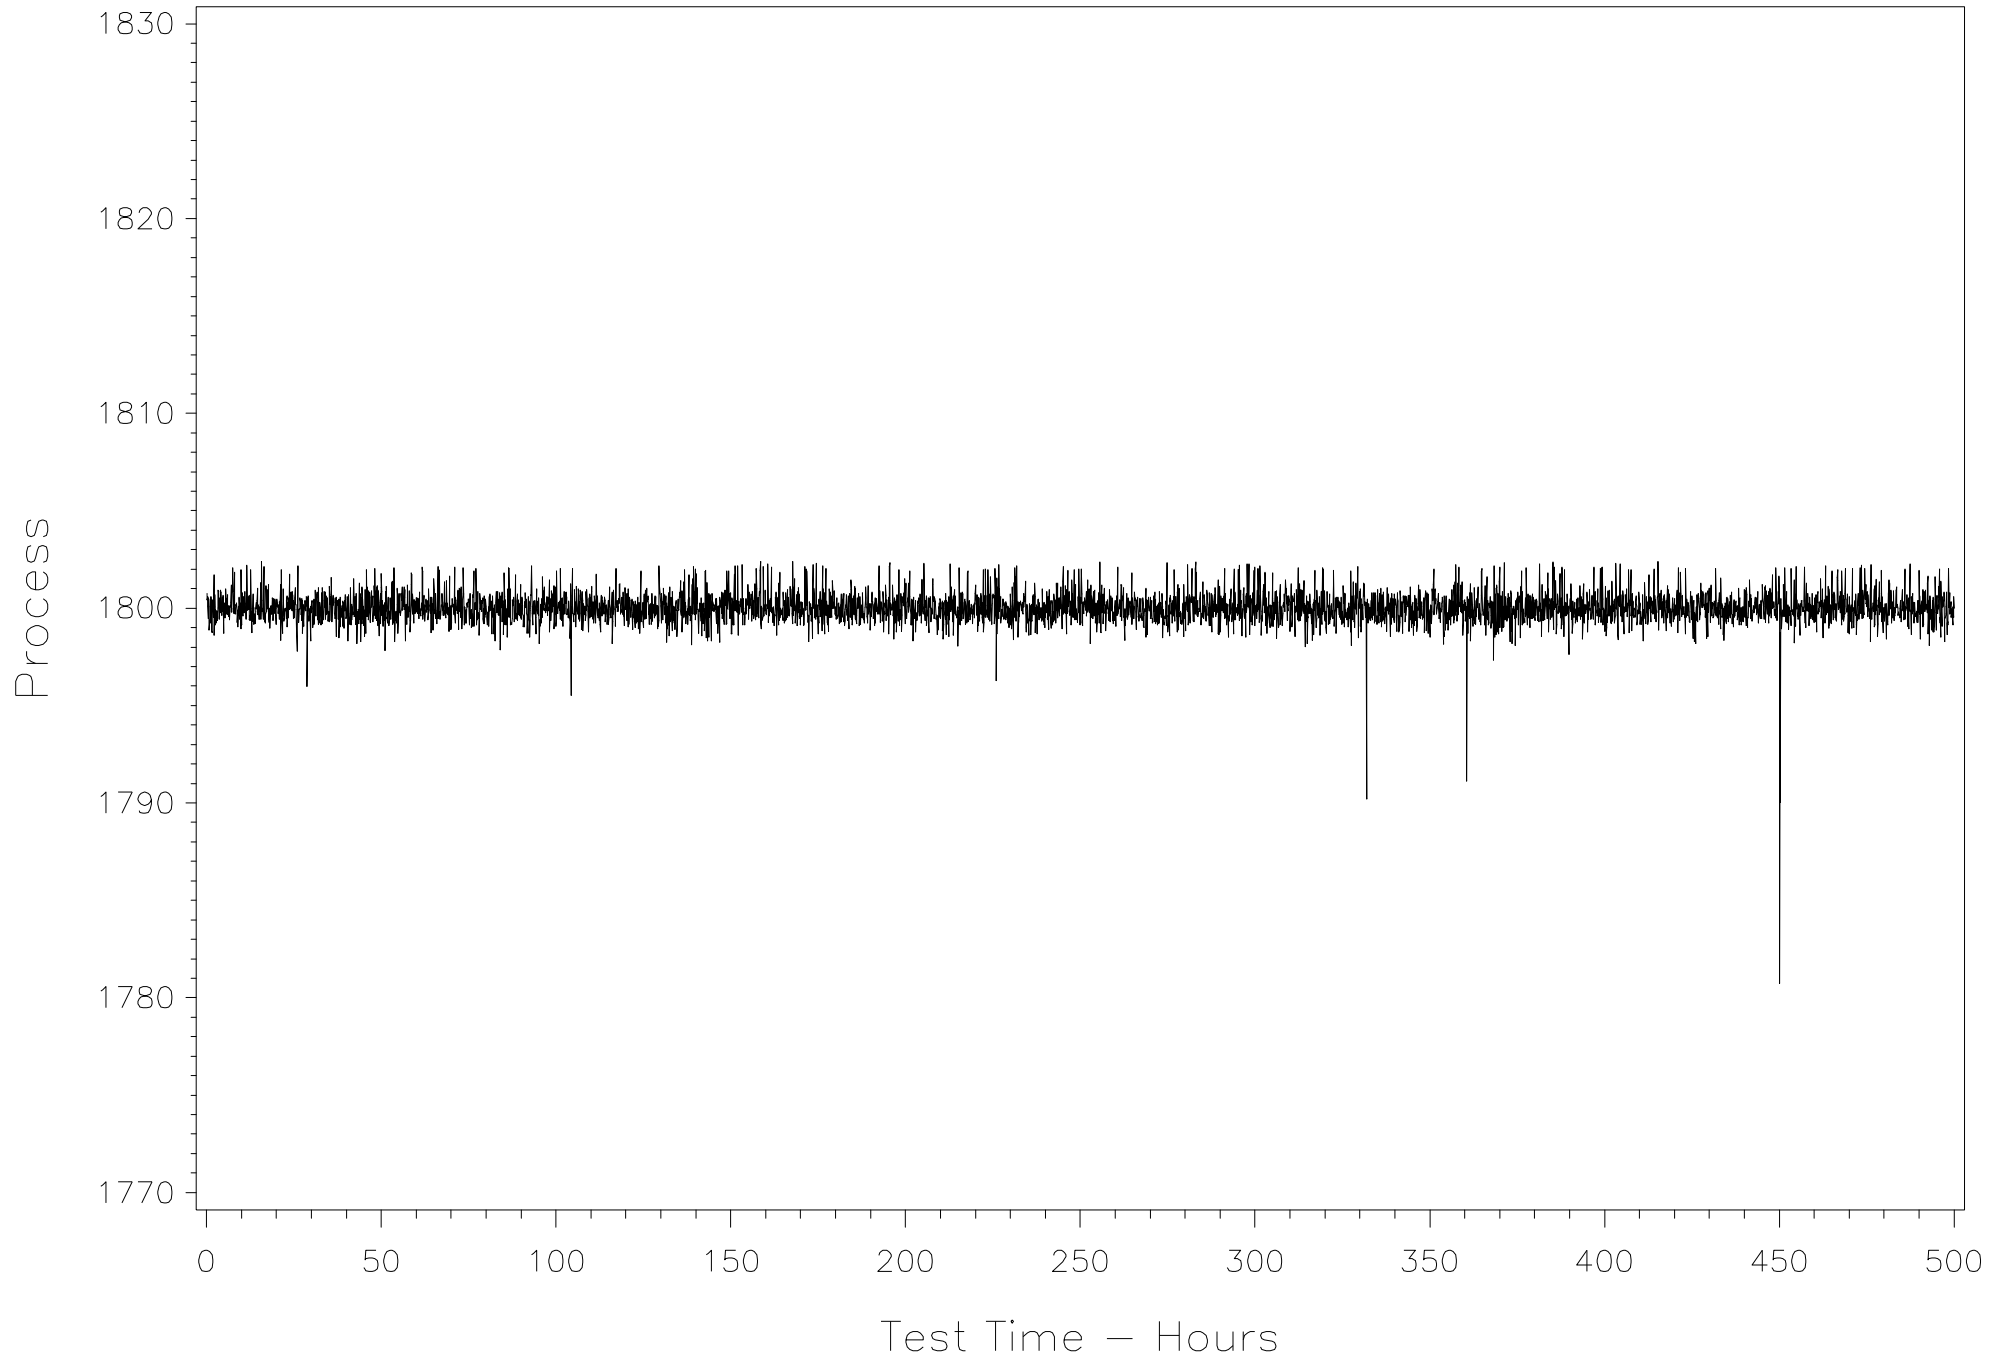

C13 OPERATIONAL DATA REVIEW

Engine Speed – r/min (CONTROL)