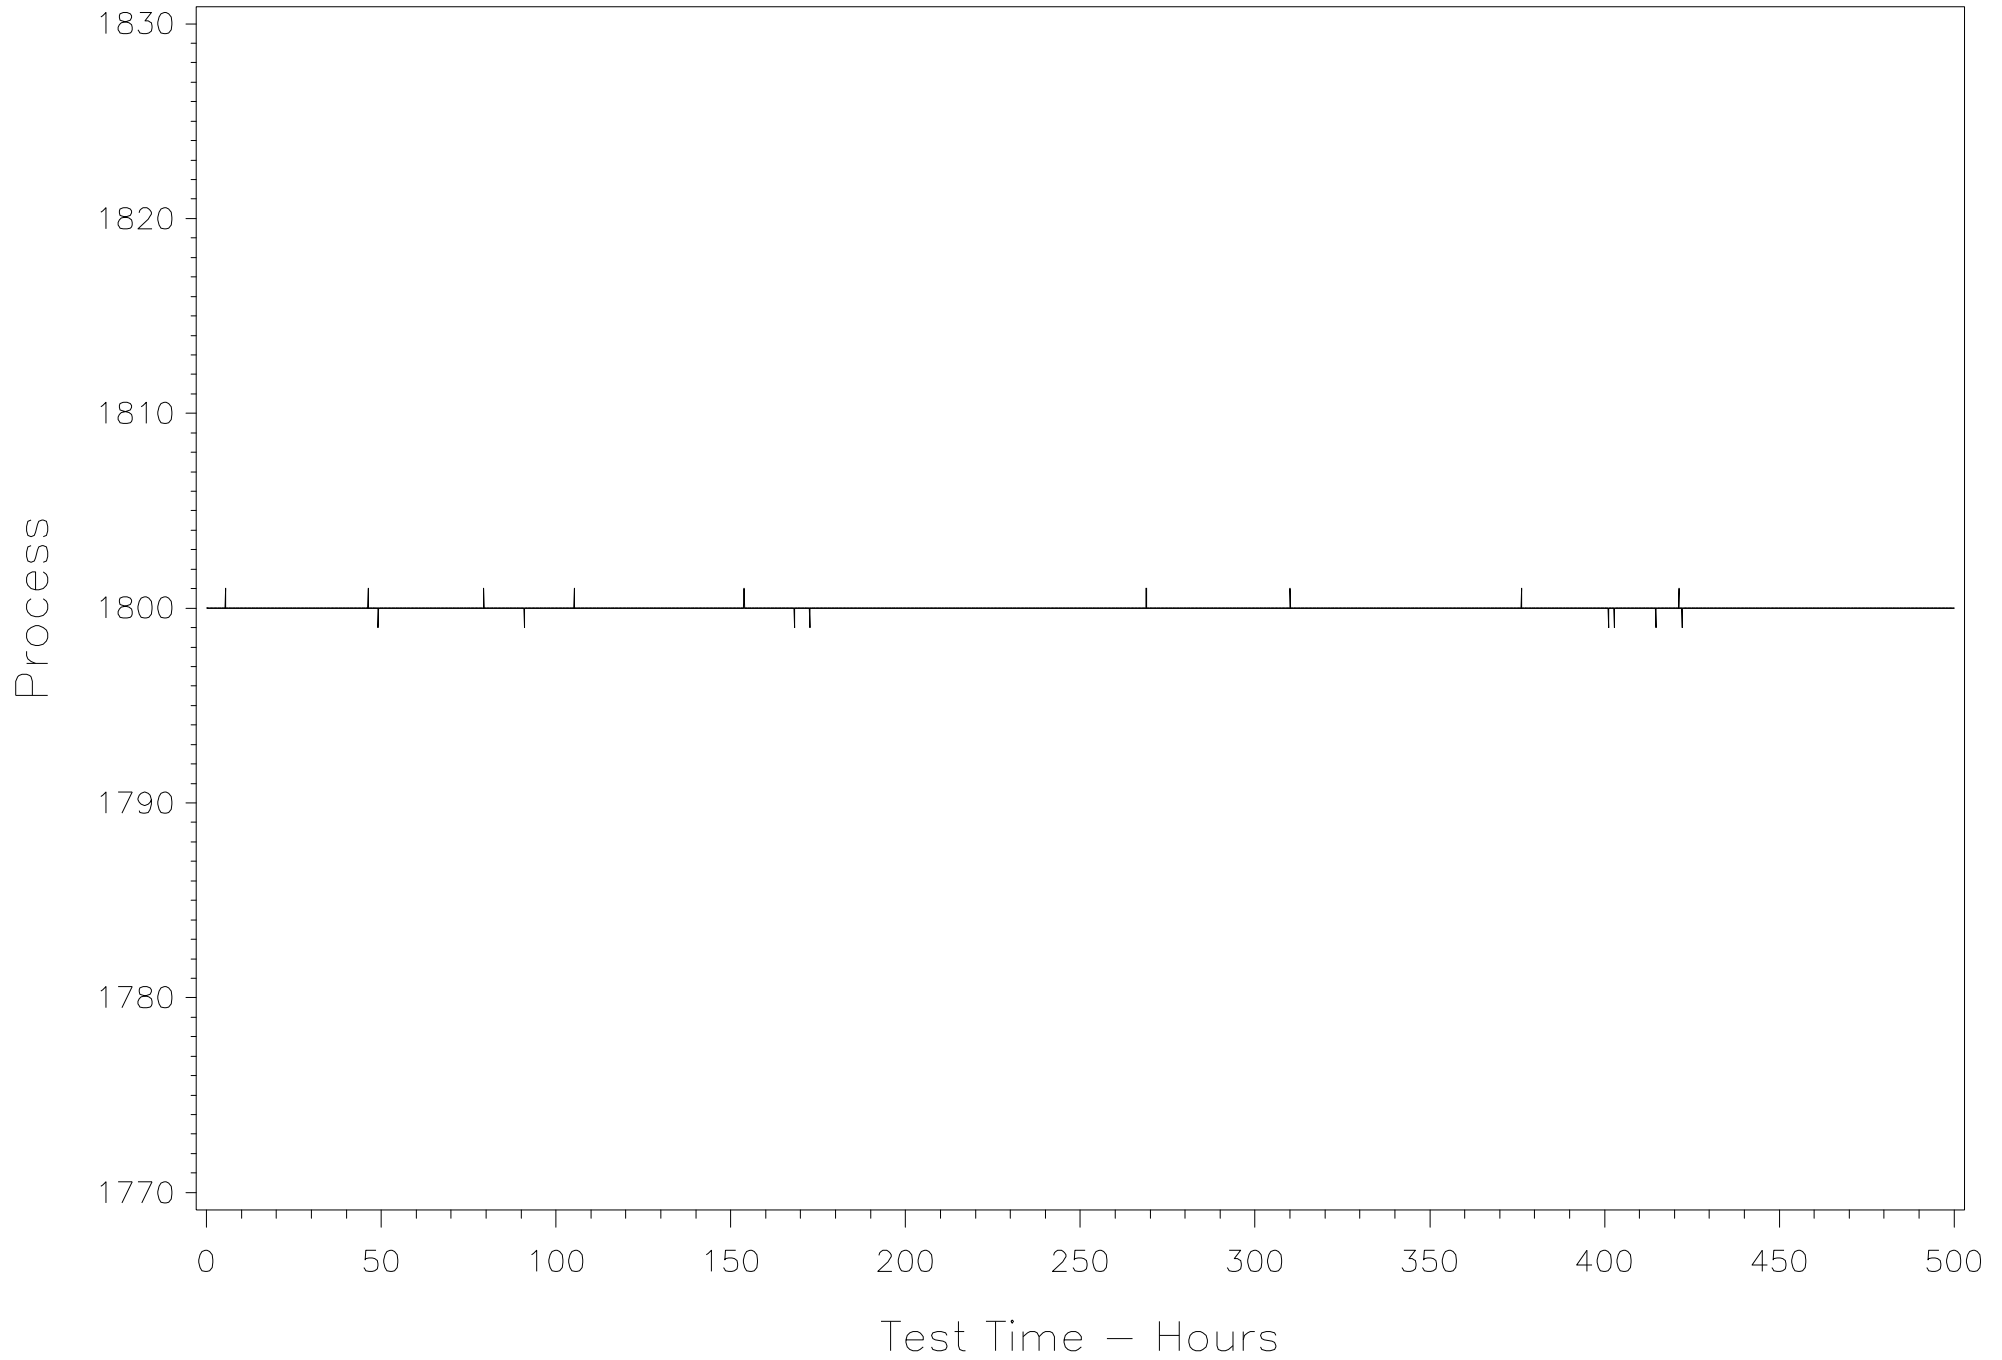

C13 OPERATIONAL DATA REVIEW

Engine Speed – r/min (CONTROL)