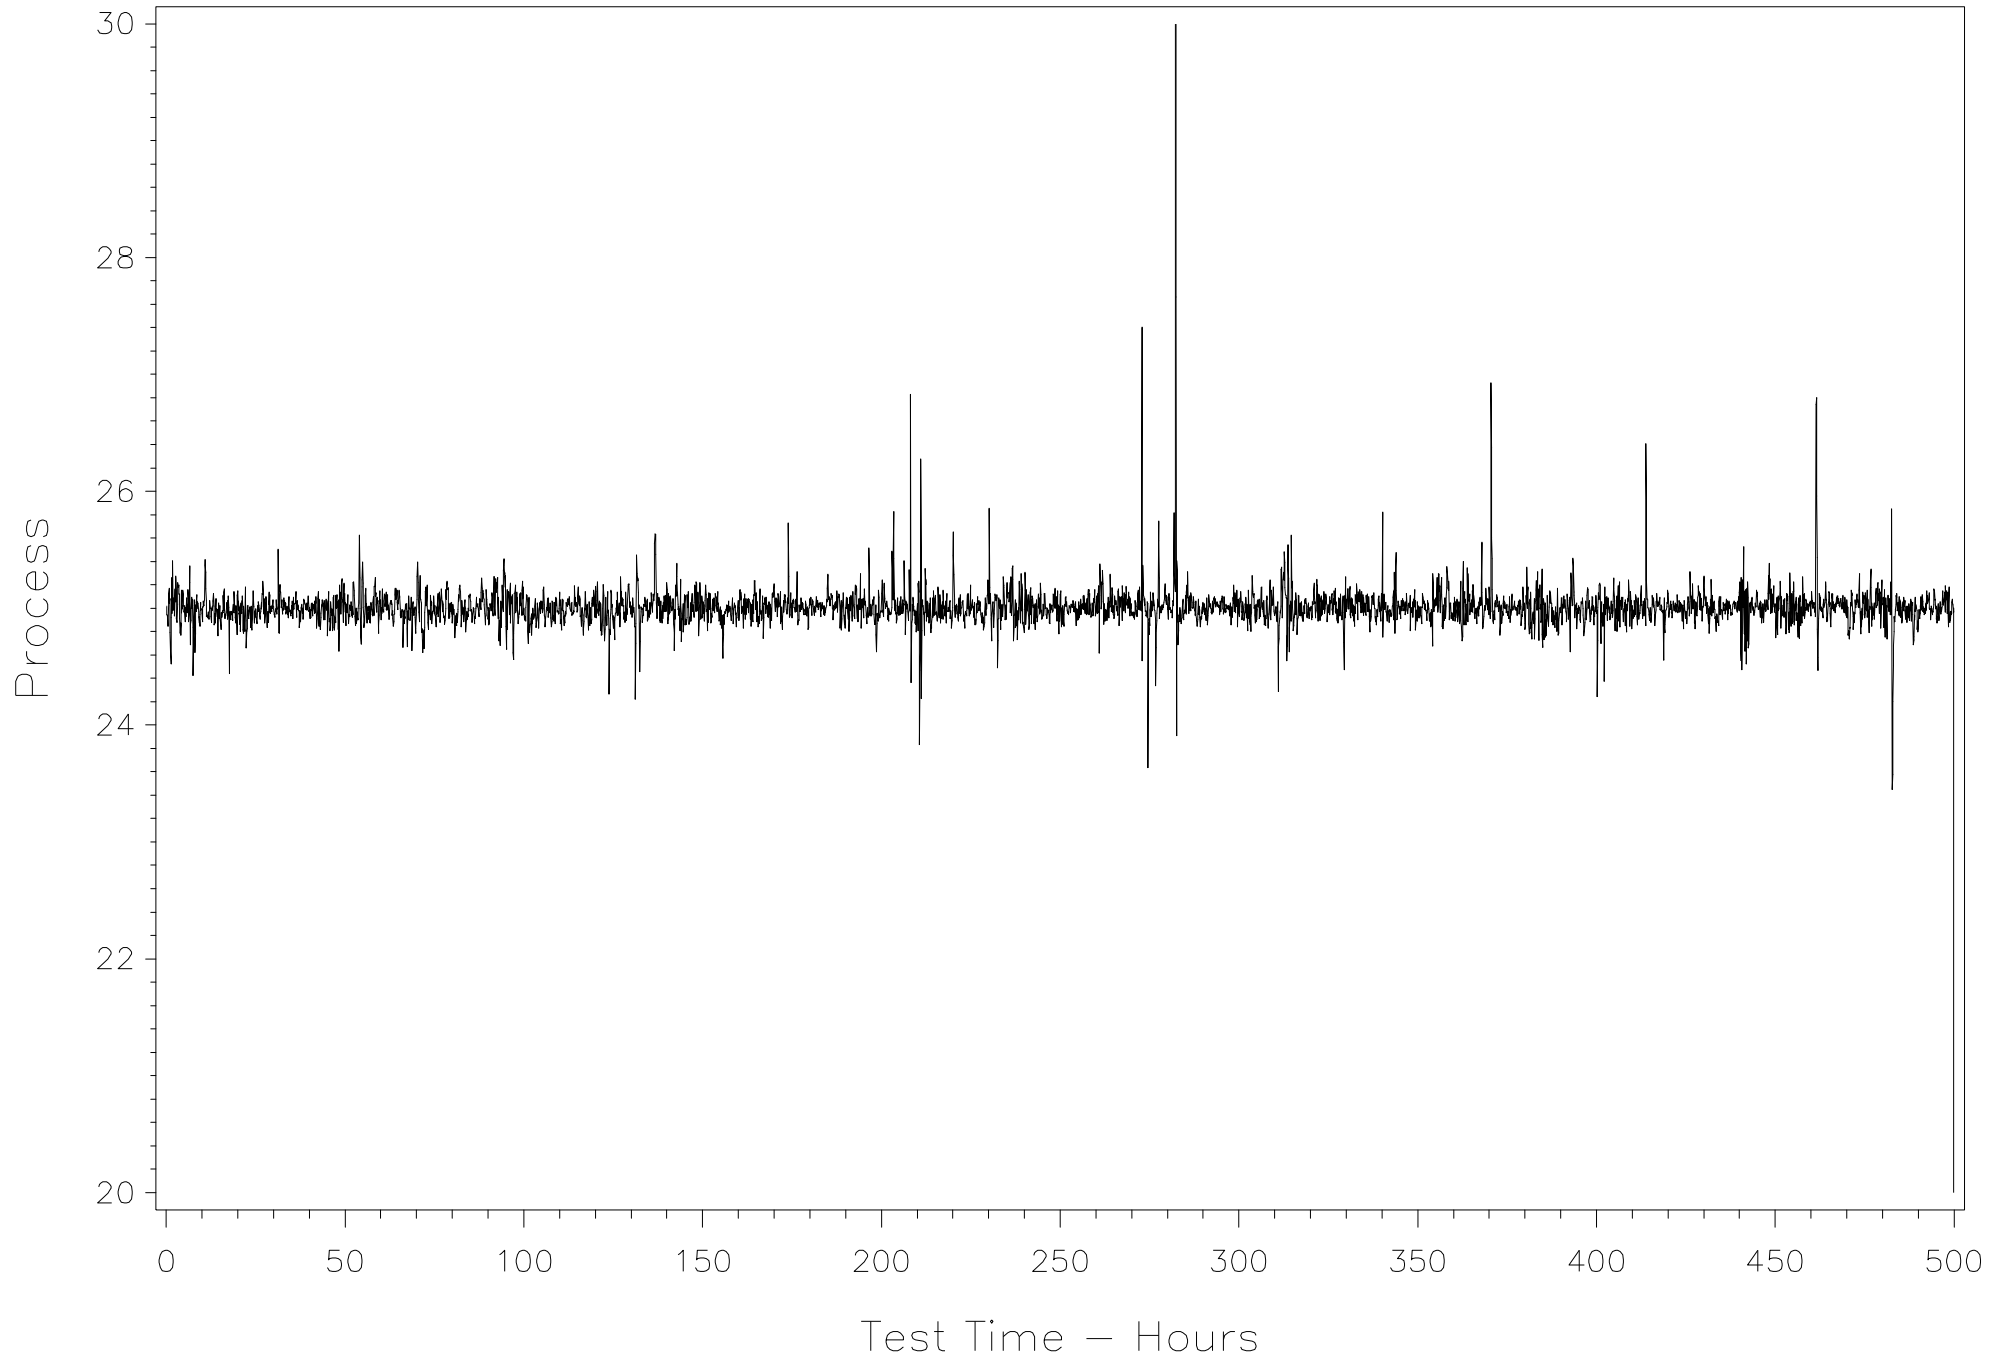

C13 OPERATIONAL DATA REVIEW

Inlet Air Temperature – Degrees C (CONTROL)