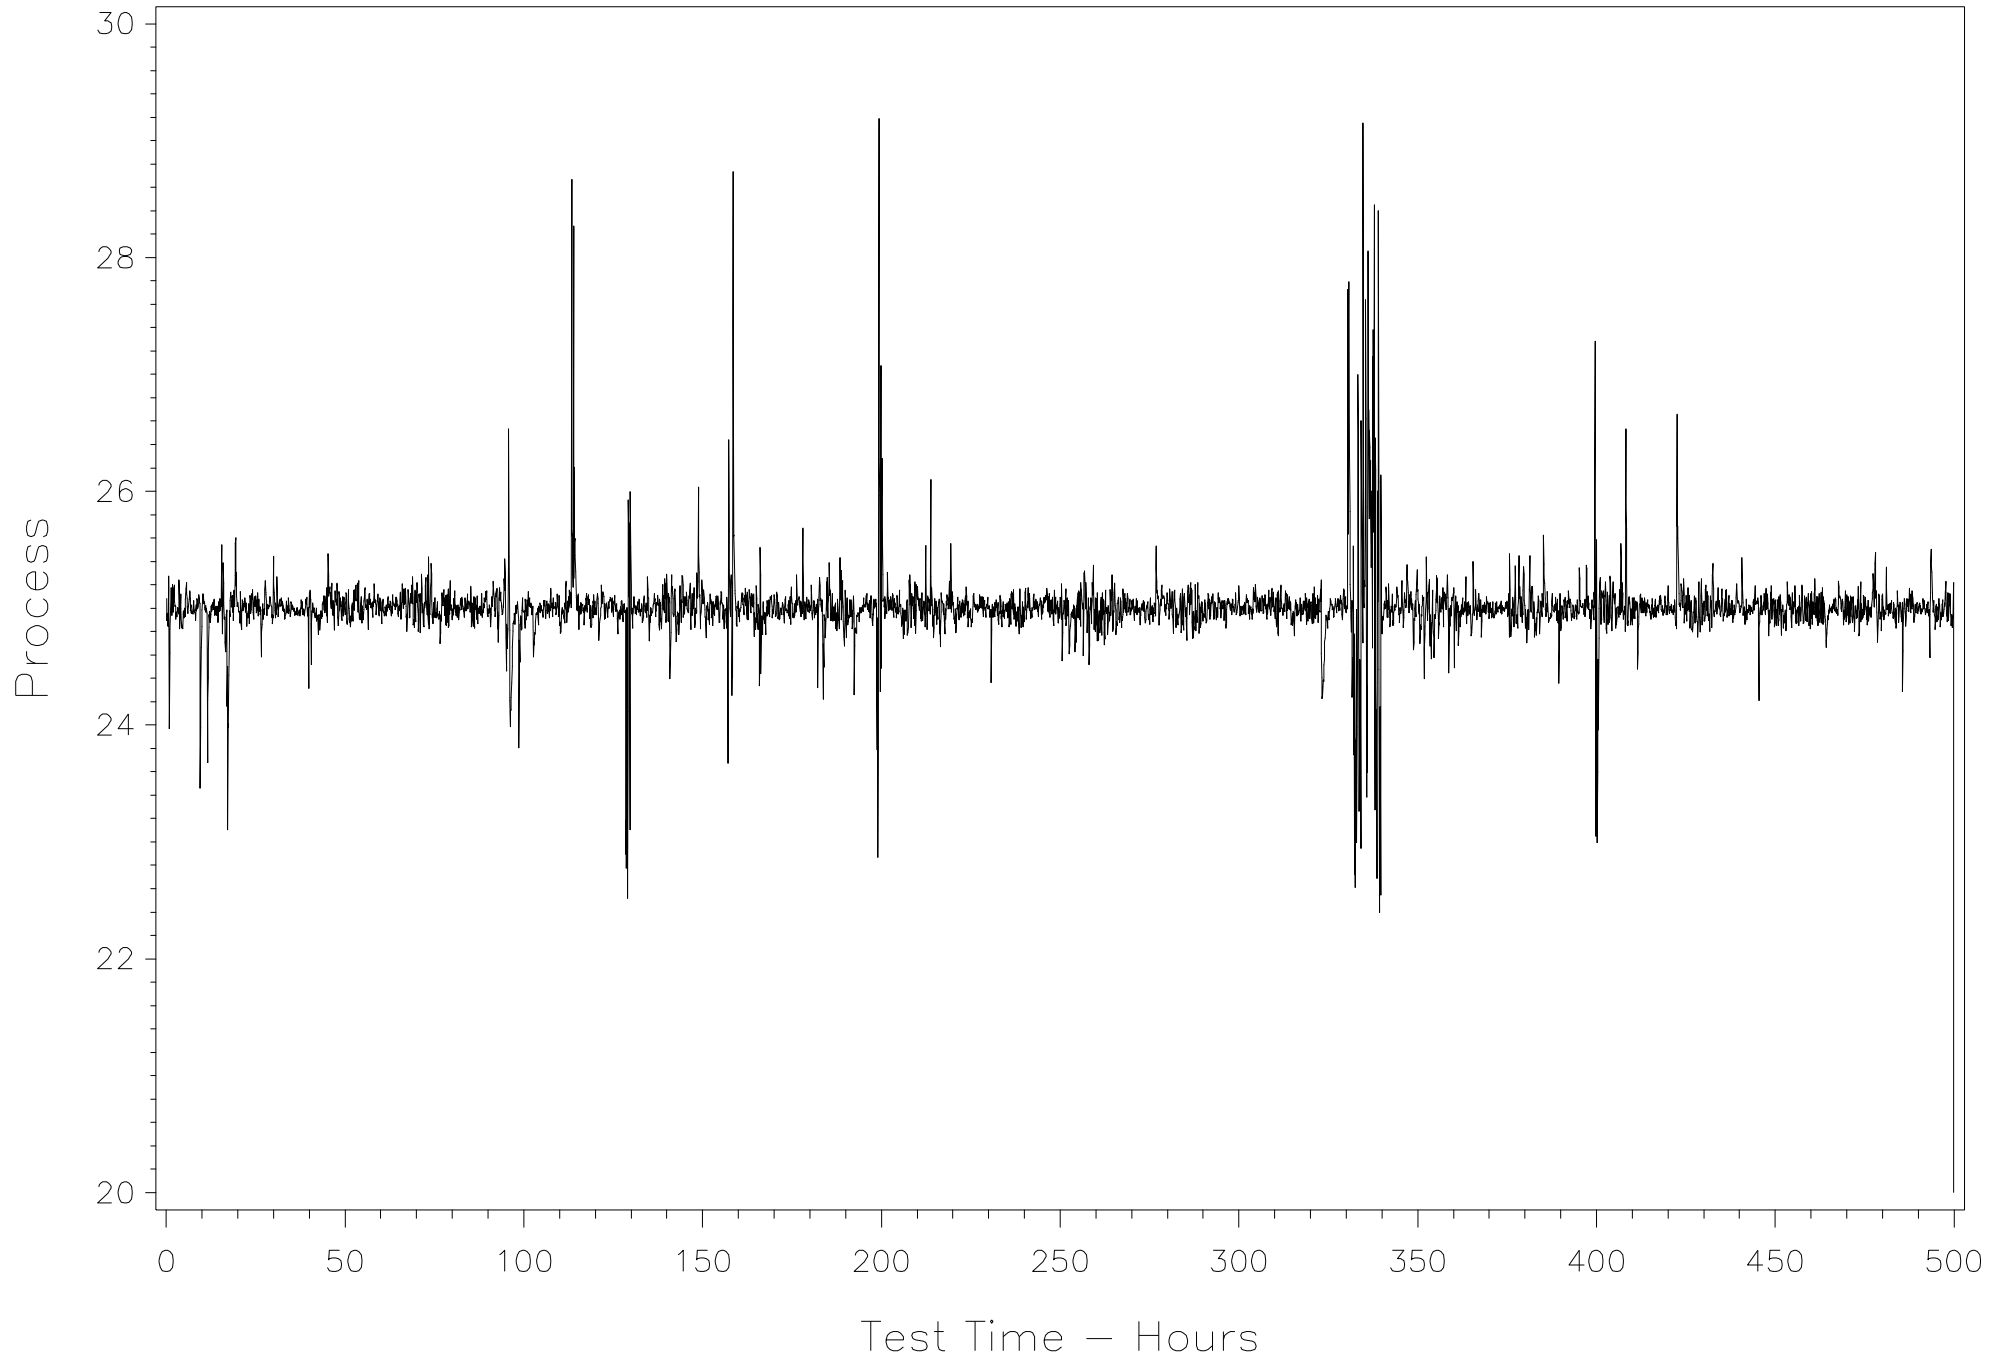

C13 OPERATIONAL DATA REVIEW

Inlet Air Temperature – Degrees C (CONTROL)