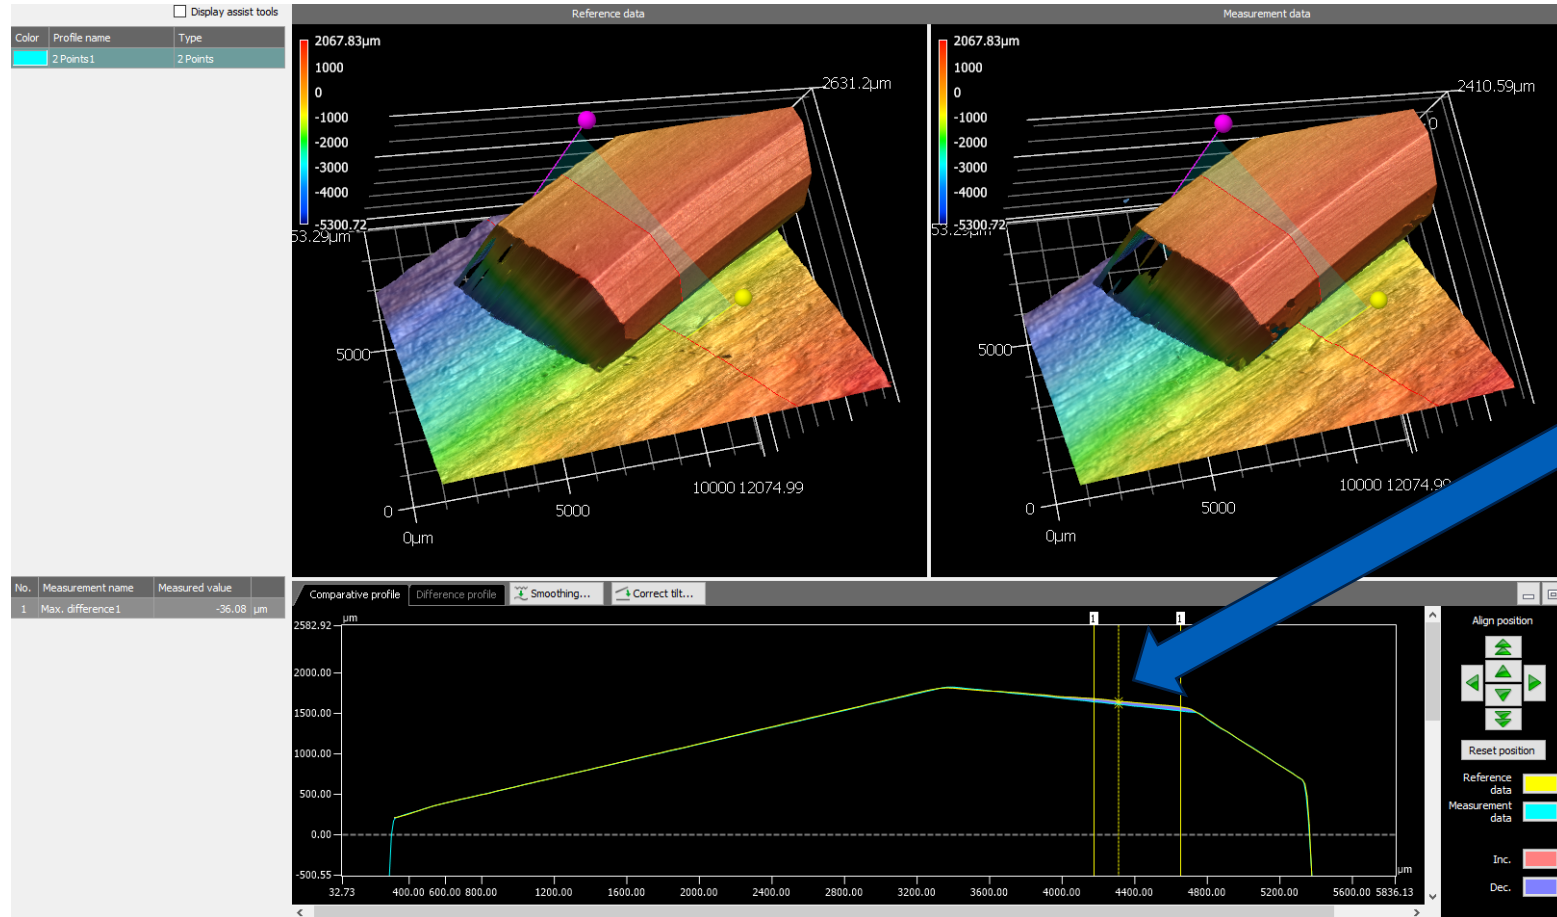

T-13 OC Piston/Ring Comparison

4/4/2024

Oil Consumption Comparison

Hours	Low OC Date Code 0521	High OC Date Code 0922
0-24	25.3	48.8
24-48	18.9	45.6
48-72	22.5	41.4
72-96	25.6	34.8
96-120	25.3	20.4
120-144	4.5 (shutdown)	17.8
144-168	26.2	15.4
168-192	16.4	15.3
192-216	20.6	13.8
216-240	21.1	15.0
240-252	22.0	14.1
252-264	27.1	7.7
Reported Average	19.9	27.8
Total Average	25.4	21.8

Piston Comparison

Yellow =
0521
Teal =
0922

Piston Comparison

Piston Comparison

Ring Comparison (Top Ring)

Yellow = High OC
 Piston: 0922
 Ring: 964k-967k

Blue = Low OC
 Piston: 0521
 Ring: 621k-671k

Max difference between profiles at any point -36.08 microns

Top Ring Comparison

Yellow = High
OC
Piston: 0922
Ring: 964k-
967k

Blue = Low
OC
Piston: 0521
Ring: 621k-
671k

2nd Ring Comparison

Yellow = High
OC
Piston: 0922
Ring: 964k-
967k

Blue = Low
OC
Piston: 0521
Ring: 621k-
671k

Max X-axis
difference
between
profiles at
any point
-49.40
microns

Max
difference
between
profiles at
any point
-92.51
microns

2nd Ring Comparison

Yellow = High
OC
Piston: 0922
Ring: 964k-
967k

Blue = Low
OC
Piston: 0521
Ring: 621k-
671k