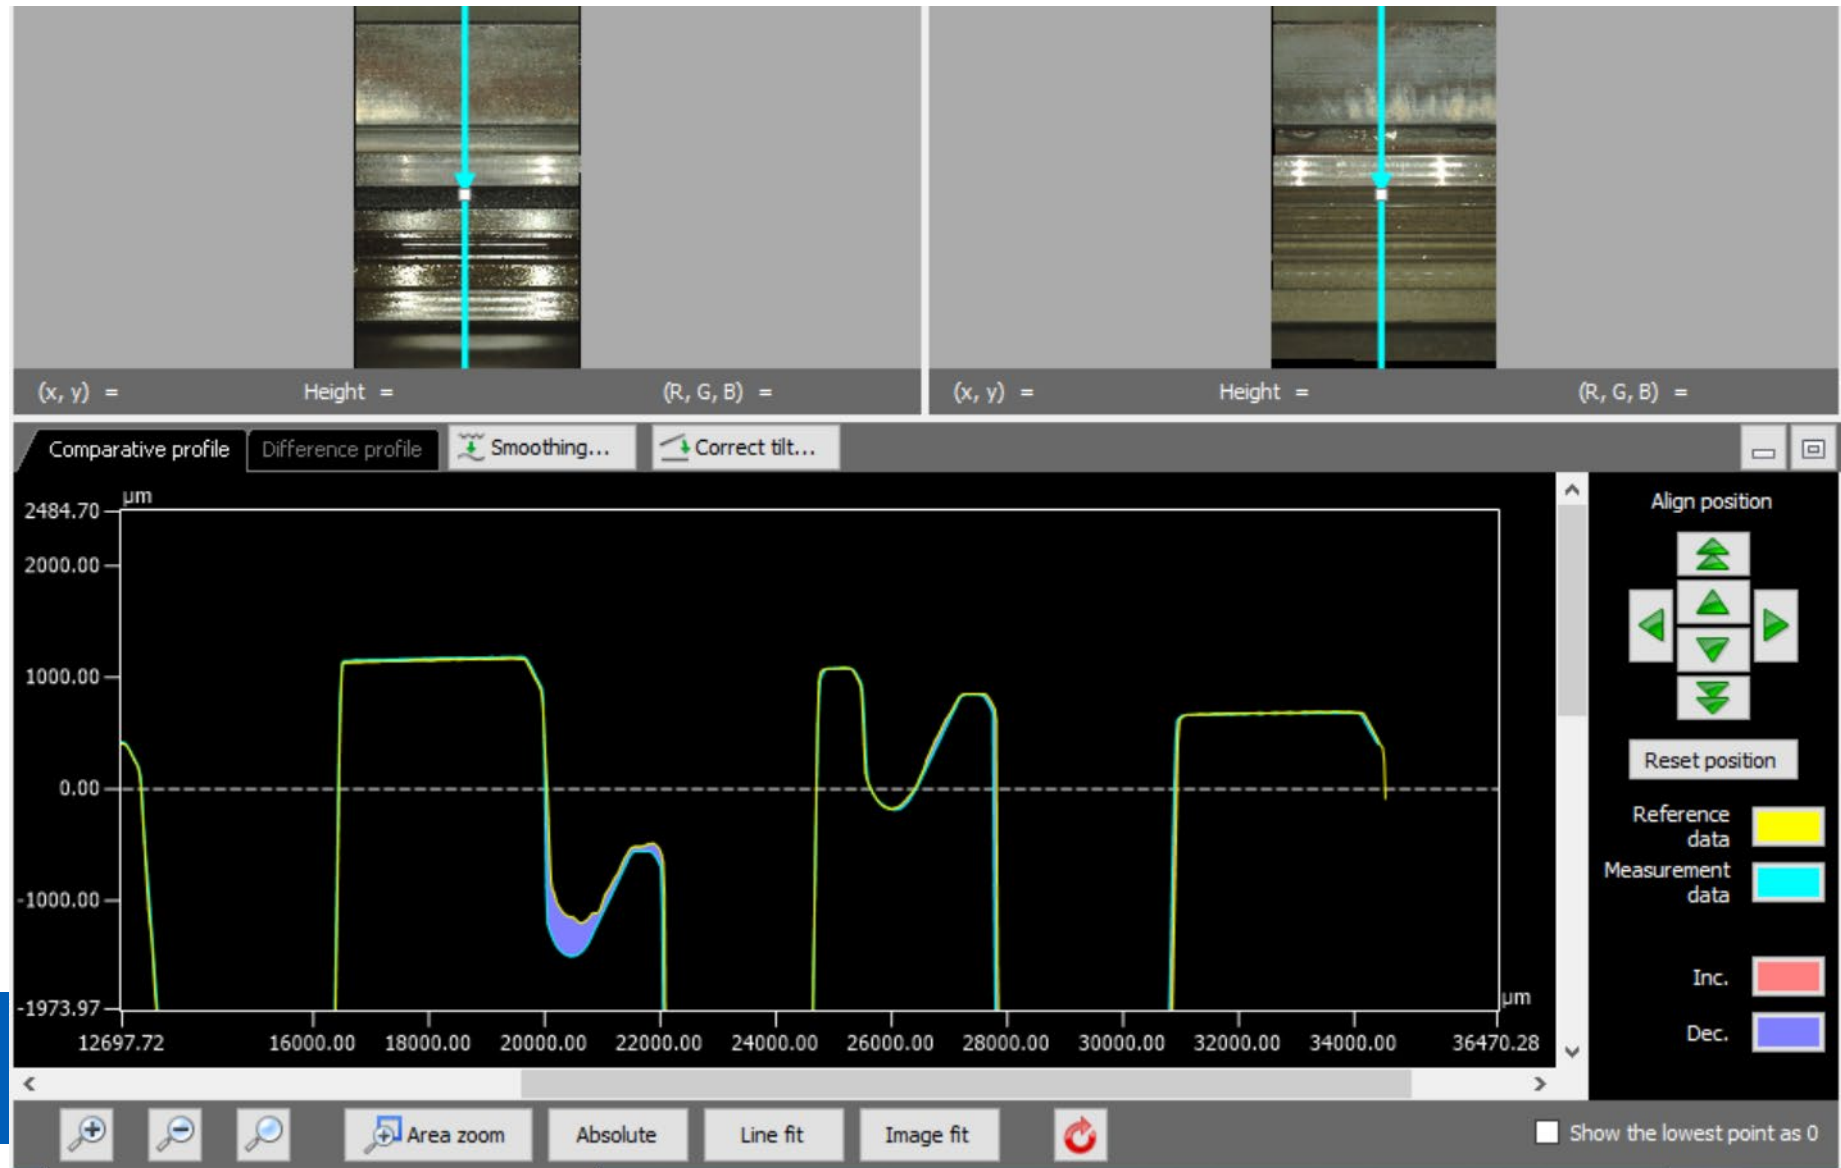

T-13 OC Piston/Ring Comparison

4/4/2024

Oil Consumption Comparison

Hours	Low OC Date Code 0521	High OC Date Code 0922
0-24	25.3	48.8
24-48	18.9	45.6
48-72	22.5	41.4
72-96	25.6	34.8
96-120	25.3	20.4
120-144	4.5 (shutdown)	17.8
144-168	26.2	15.4
168-192	16.4	15.3
192-216	20.6	13.8
216-240	21.1	15.0
240-252	22.0	14.1
252-264	27.1	7.7
Reported Average	19.9	27.8
Total Average	25.4	21.8

Piston Comparison

Yellow =
0521
Teal =
0922

Piston Comparison

Piston Comparison

Ring Comparison (Top Ring)

Yellow = High OC
 Piston: 0922
 Ring: 964k-967k

Blue = Low OC
 Piston: 0521
 Ring: 621k-671k

Max difference between profiles at any point -36.08 microns

Top Ring Comparison

Yellow = High
OC
Piston: 0922
Ring: 964k-
967k

Blue = Low
OC
Piston: 0521
Ring: 621k-
671k

2nd Ring Comparison

Yellow = High
OC
Piston: 0922
Ring: 964k-
967k

Blue = Low
OC
Piston: 0521
Ring: 621k-
671k

Max X-axis
difference
between
profiles at
any point
-49.40
microns

Max
difference
between
profiles at
any point
-92.51
microns

2nd Ring Comparison

Yellow = High
OC
Piston: 0922
Ring: 964k-
967k

Blue = Low
OC
Piston: 0521
Ring: 621k-
671k