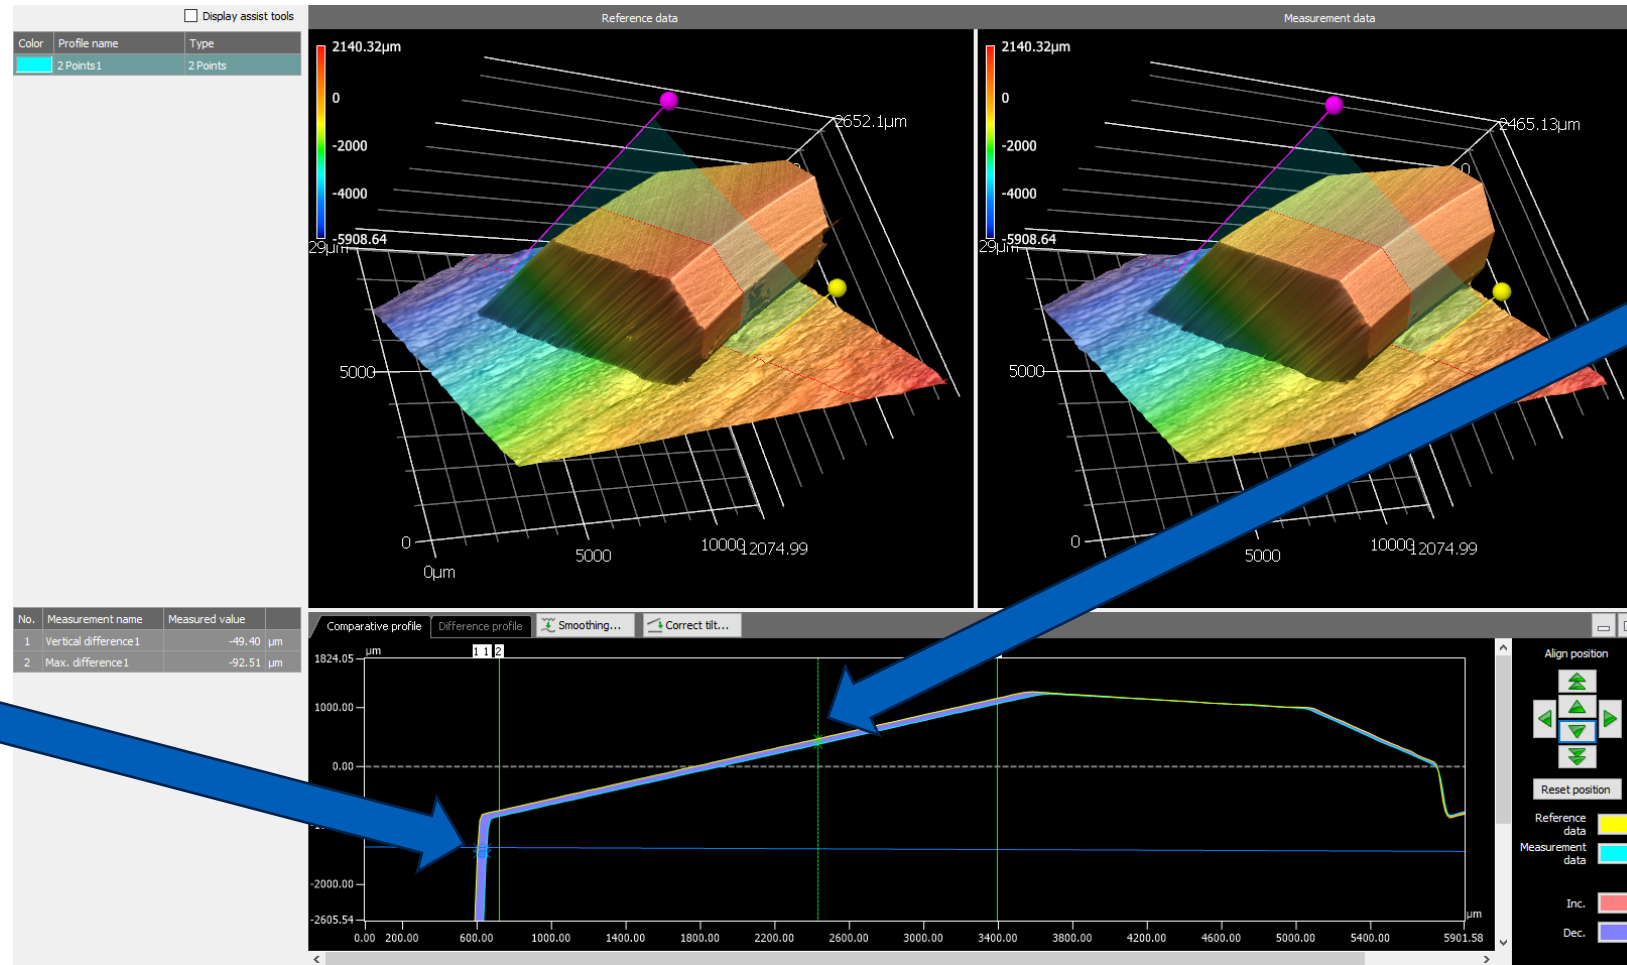

Piston Comparison

Yellow =
0521
Teal =
0922

Piston Comparison

Piston Comparison

Ring Comparison (Top Ring)

Yellow = High OC
 Piston: 0922
 Ring: 964k-967k

Blue = Low OC
 Piston: 0521
 Ring: 621k-671k

Max difference between profiles at any point -36.08 microns

Top Ring Comparison

Yellow = High
OC
Piston: 0922
Ring: 964k-
967k

Blue = Low
OC
Piston: 0521
Ring: 621k-
671k

2nd Ring Comparison

Yellow = High
OC
Piston: 0922
Ring: 964k-
967k

Blue = Low
OC
Piston: 0521
Ring: 621k-
671k

Max X-axis
difference
between
profiles at
any point
-49.40
microns

Max
difference
between
profiles at
any point
-92.51
microns

2nd Ring Comparison

Yellow = High
OC
Piston: 0922
Ring: 964k-
967k

Blue = Low
OC
Piston: 0521
Ring: 621k-
671k