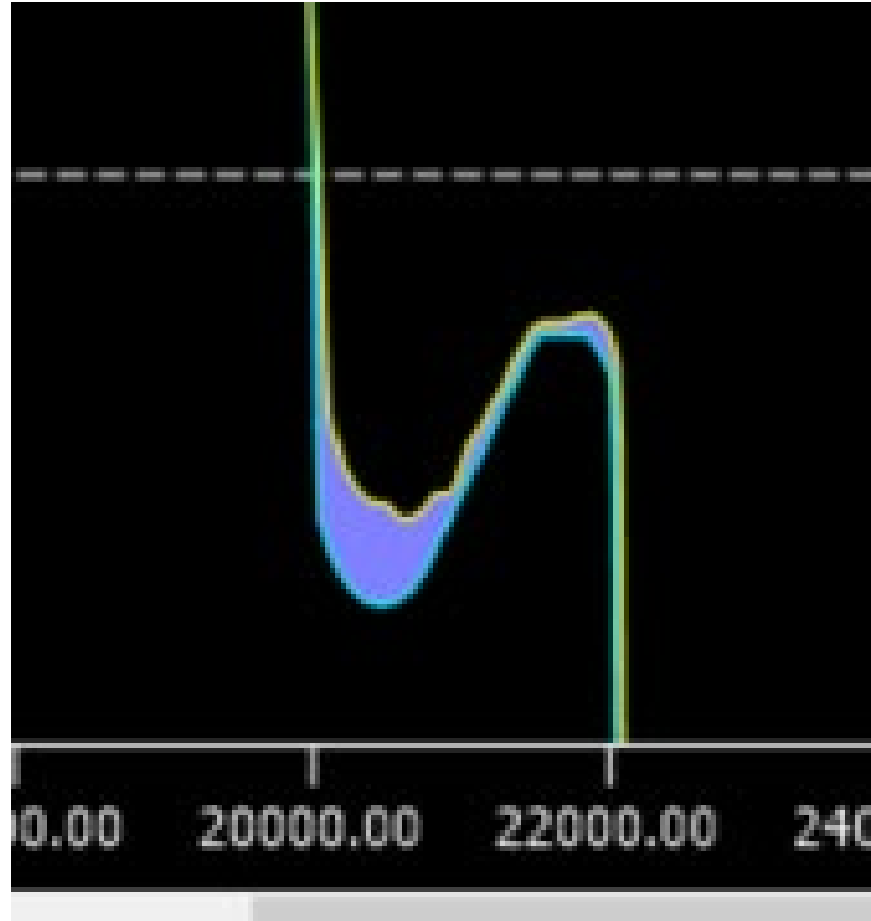

T-13 OC Piston/Ring Comparison

4/4/2024

Oil Consumption Comparison

Hours	Low OC Date Code 0521	High OC Date Code 0922
0-24	25.3	48.8
24-48	18.9	45.6
48-72	22.5	41.4
72-96	25.6	34.8
96-120	25.3	20.4
120-144	4.5 (shutdown)	17.8
144-168	26.2	15.4
168-192	16.4	15.3
192-216	20.6	13.8
216-240	21.1	15.0
240-252	22.0	14.1
252-264	27.1	7.7
Reported Average	19.9	27.8
Total Average	25.4	21.8

Piston Comparison

Yellow =
0521
Teal =
0922

Piston Comparison

Piston Comparison

Ring Comparison (Top Ring)

Yellow = High OC
 Piston: 0922
 Ring: 964k-967k

Blue = Low OC
 Piston: 0521
 Ring: 621k-671k

Max difference between profiles at any point -36.08 microns

Top Ring Comparison

Yellow = High
OC
Piston: 0922
Ring: 964k-
967k

Blue = Low
OC
Piston: 0521
Ring: 621k-
671k

2nd Ring Comparison

Yellow = High
OC
Piston: 0922
Ring: 964k-
967k

Blue = Low
OC
Piston: 0521
Ring: 621k-
671k

Max X-axis
difference
between
profiles at
any point
-49.40
microns

Max
difference
between
profiles at
any point
-92.51
microns

2nd Ring Comparison

Yellow = High
OC
Piston: 0922
Ring: 964k-
967k

Blue = Low
OC
Piston: 0521
Ring: 621k-
671k