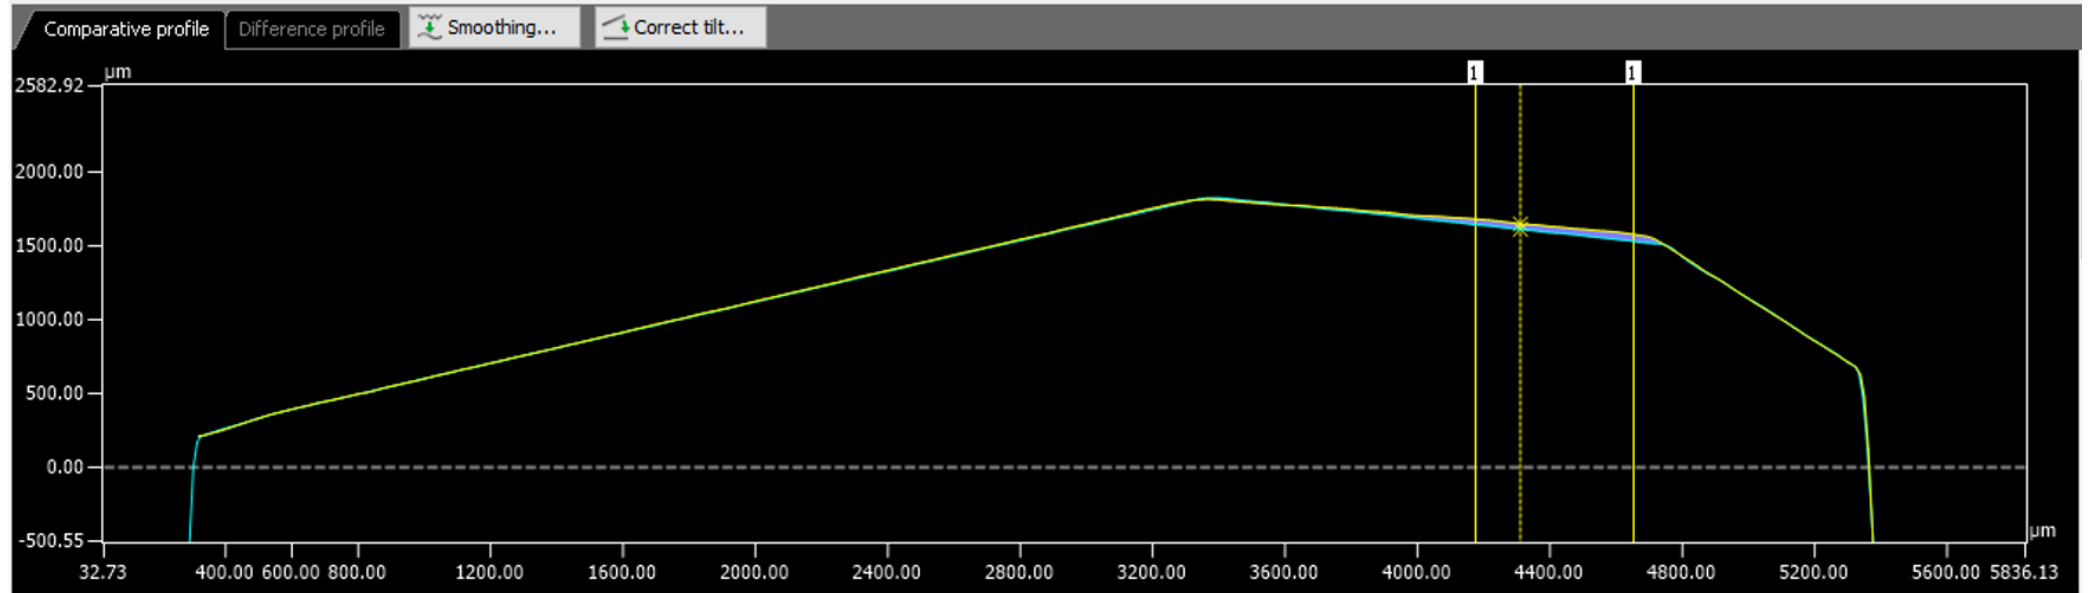

T-13 OC Piston/Ring Comparison

4/4/2024

Oil Consumption Comparison

Hours	Low OC Date Code 0521	High OC Date Code 0922
0-24	25.3	48.8
24-48	18.9	45.6
48-72	22.5	41.4
72-96	25.6	34.8
96-120	25.3	20.4
120-144	4.5 (shutdown)	17.8
144-168	26.2	15.4
168-192	16.4	15.3
192-216	20.6	13.8
216-240	21.1	15.0
240-252	22.0	14.1
252-264	27.1	7.7
Reported Average	19.9	27.8
Total Average	25.4	21.8

Piston Comparison

Yellow =
0521
Teal =
0922

Piston Comparison

Piston Comparison

Ring Comparison (Top Ring)

Yellow = High OC
 Piston: 0922
 Ring: 964k-967k

Blue = Low OC
 Piston: 0521
 Ring: 621k-671k

Max difference between profiles at any point -36.08 microns

Top Ring Comparison

Yellow = High
OC
Piston: 0922
Ring: 964k-
967k

Blue = Low
OC
Piston: 0521
Ring: 621k-
671k

2nd Ring Comparison

Yellow = High
OC
Piston: 0922
Ring: 964k-
967k

Blue = Low
OC
Piston: 0521
Ring: 621k-
671k

Max X-axis
difference
between
profiles at
any point
-49.40
microns

Max
difference
between
profiles at
any point
-92.51
microns

2nd Ring Comparison

Yellow = High
OC
Piston: 0922
Ring: 964k-
967k

Blue = Low
OC
Piston: 0521
Ring: 621k-
671k