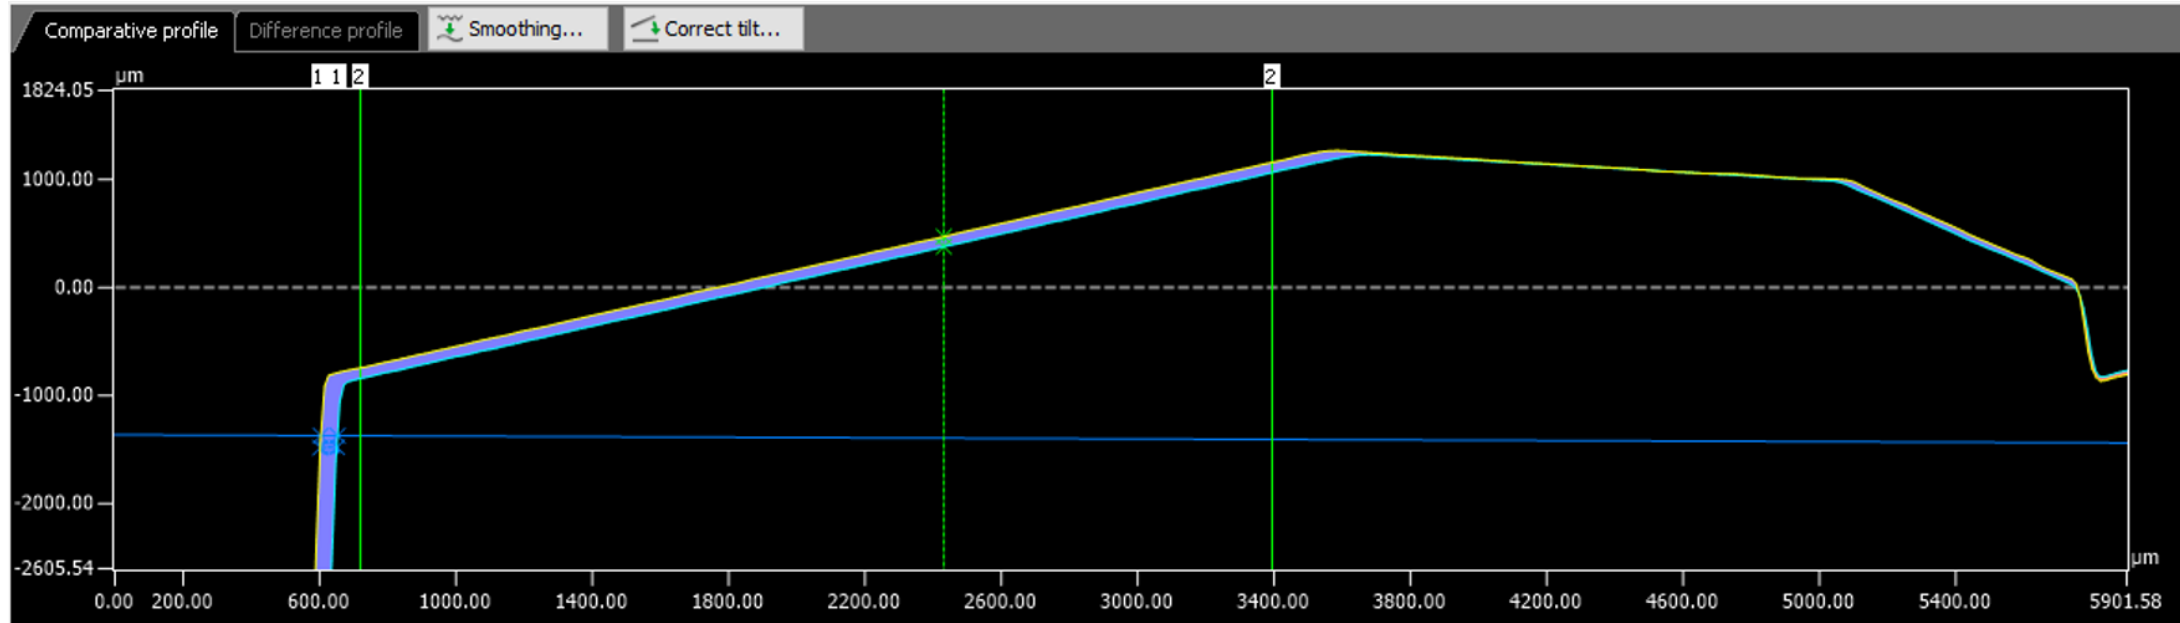

Piston Comparison

Yellow =
0521
Teal =
0922

Piston Comparison

Piston Comparison

Ring Comparison (Top Ring)

Yellow = High OC
 Piston: 0922
 Ring: 964k-967k

Blue = Low OC
 Piston: 0521
 Ring: 621k-671k

Max difference between profiles at any point -36.08 microns

Top Ring Comparison

Yellow = High
OC
Piston: 0922
Ring: 964k-
967k

Blue = Low
OC
Piston: 0521
Ring: 621k-
671k

2nd Ring Comparison

Yellow = High
OC
Piston: 0922
Ring: 964k-
967k

Blue = Low
OC
Piston: 0521
Ring: 621k-
671k

Max X-axis
difference
between
profiles at
any point
-49.40
microns

Max
difference
between
profiles at
any point
-92.51
microns

2nd Ring Comparison

Yellow = High
OC
Piston: 0922
Ring: 964k-
967k

Blue = Low
OC
Piston: 0521
Ring: 621k-
671k

Rings

Low OC

Top Ring	Serial Number	Other Information
1	4781	0000676458
2	4782	0000699785
3	4783	0000621490
4	4784	0000631196
5	4785	0000443169
6	4786	0000626484

Second Ring	Serial Number	Other Information
1	4781	0000671821
2	4782	0000621518
3	4783	0000621518
4	4784	0000621518
5	4785	0000671821
6	4786	0000621518