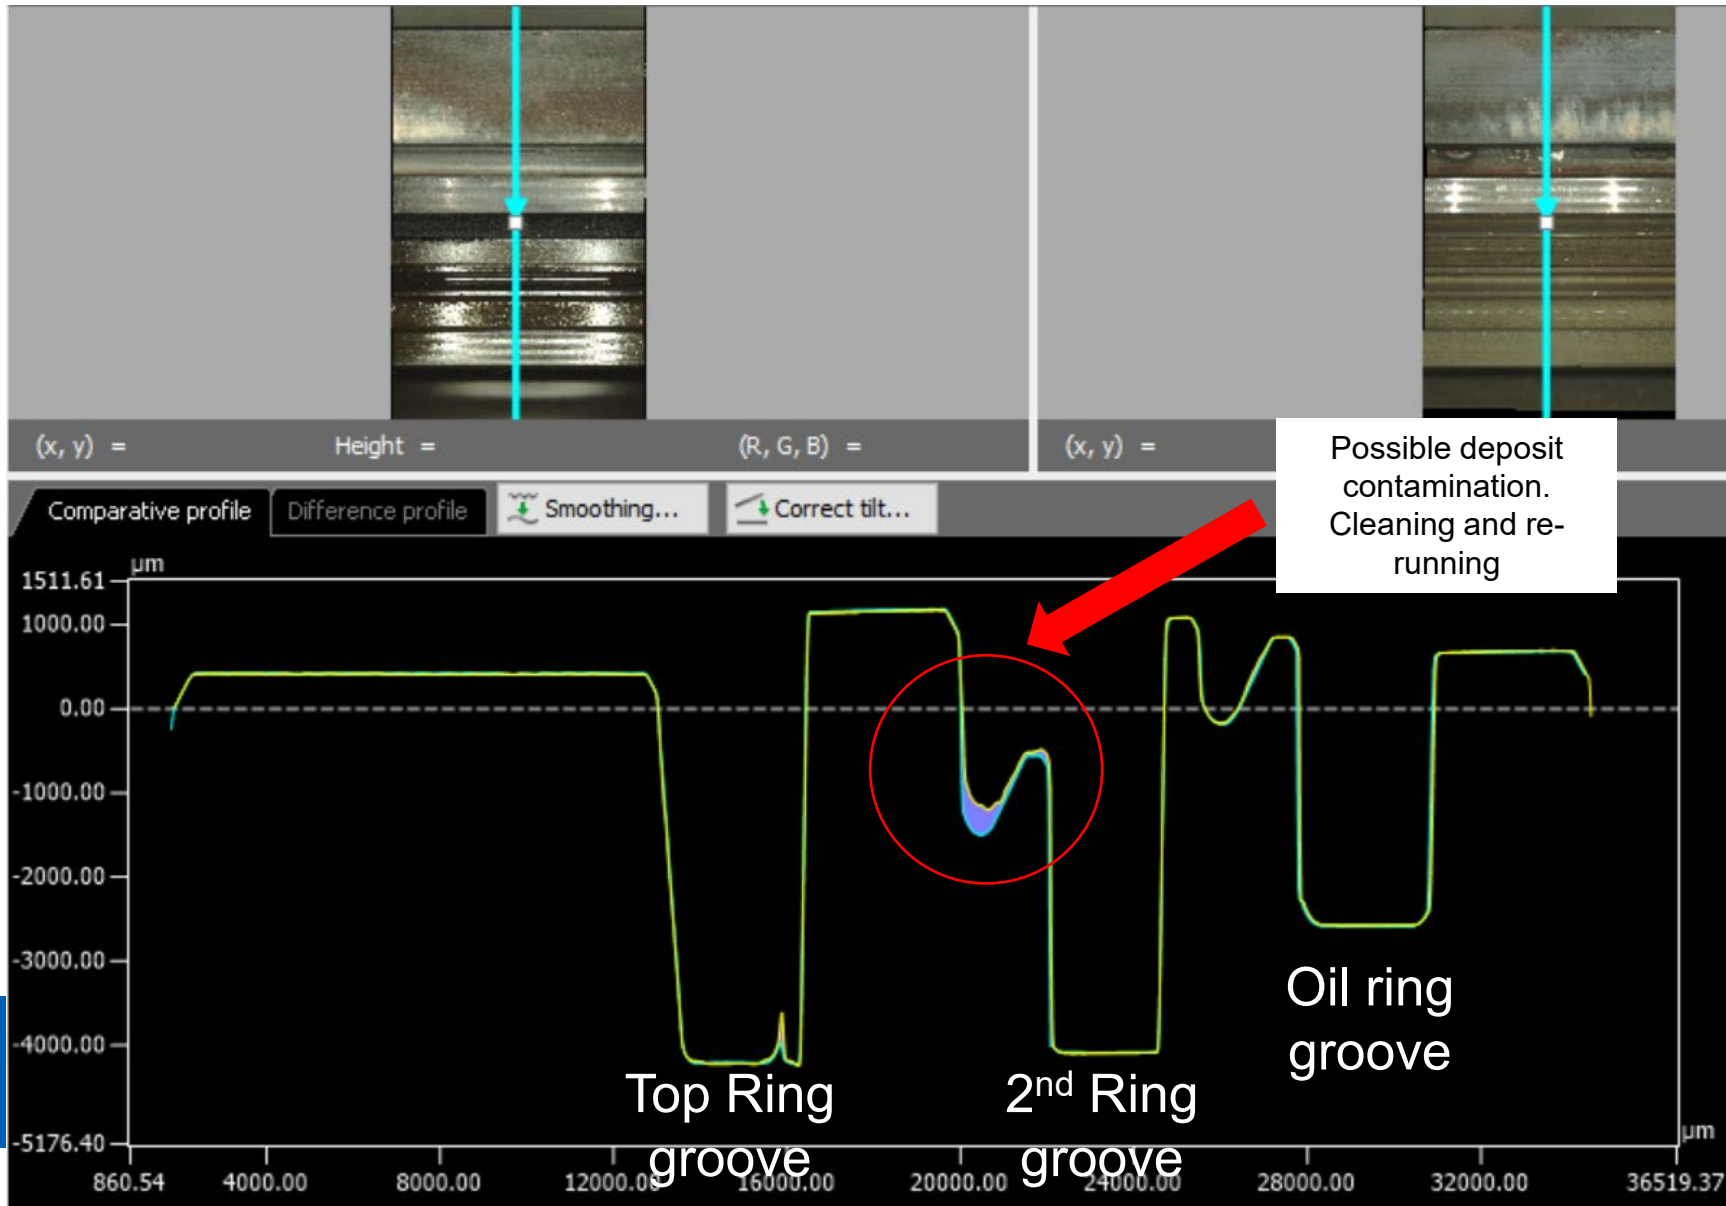

T-13 OC Piston/Ring Comparison

4/4/2024

Oil Consumption Comparison

Hours	Low OC Date Code 0521	High OC Date Code 0922
0-24	25.3	48.8
24-48	18.9	45.6
48-72	22.5	41.4
72-96	25.6	34.8
96-120	25.3	20.4
120-144	4.5 (shutdown)	17.8
144-168	26.2	15.4
168-192	16.4	15.3
192-216	20.6	13.8
216-240	21.1	15.0
240-252	22.0	14.1
252-264	27.1	7.7
Reported Average	19.9	27.8
Total Average	25.4	21.8

Piston Comparison

Yellow =
0521
Teal =
0922

Piston Comparison

Piston Comparison

Ring Comparison (Top Ring)

Yellow = High OC
 Piston: 0922
 Ring: 964k-967k

Blue = Low OC
 Piston: 0521
 Ring: 621k-671k

Max difference between profiles at any point -36.08 microns

Max X-axis
difference
between
profiles at
any point
-49.40
microns

Max
difference
between
profiles at
any point
-92.51
microns

2nd Ring Comparison

Yellow = High
OC
Piston: 0922
Ring: 964k-
967k

Blue = Low
OC
Piston: 0521
Ring: 621k-
671k

Second Ring	Serial Number	Other Information
1	5333	0000967842
2	5334	0000967842
3	5335	0000964413
4	5336	0000967842
5	5337	0000964413
6	5338	0000967842

Oil Ring	Serial Number	Other Information
1		0000930337
2		0000930337
3		0000934337
4		0000934337
5		0000930337
6		0000930337