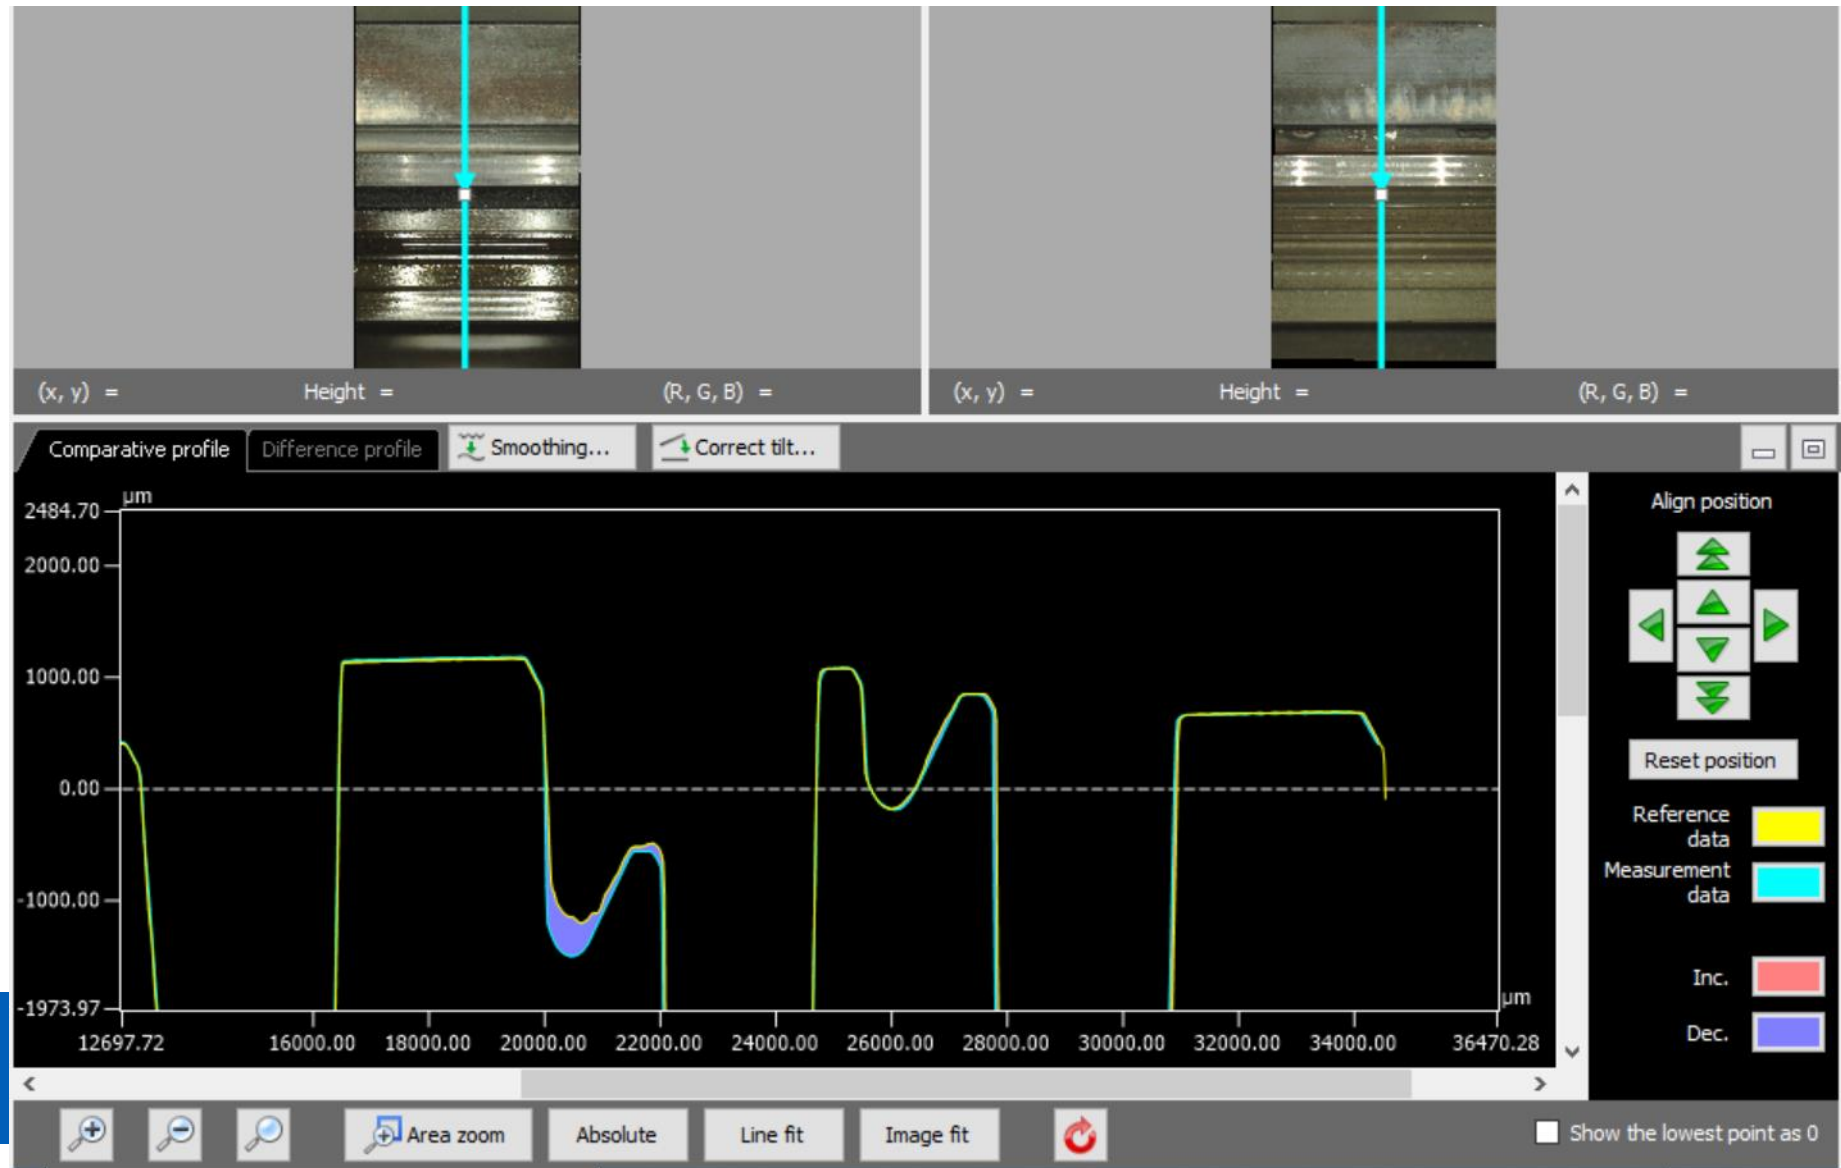

T-13 OC Piston/Ring Comparison

4/4/2024

Oil Consumption Comparison

Hours	Low OC Date Code 0521	High OC Date Code 0922
0-24	25.3	48.8
24-48	18.9	45.6
48-72	22.5	41.4
72-96	25.6	34.8
96-120	25.3	20.4
120-144	4.5 (shutdown)	17.8
144-168	26.2	15.4
168-192	16.4	15.3
192-216	20.6	13.8
216-240	21.1	15.0
240-252	22.0	14.1
252-264	27.1	7.7
Reported Average	19.9	27.8
Total Average	25.4	21.8

Piston Comparison

Yellow =
0521
Teal =
0922

Piston Comparison

Piston Comparison