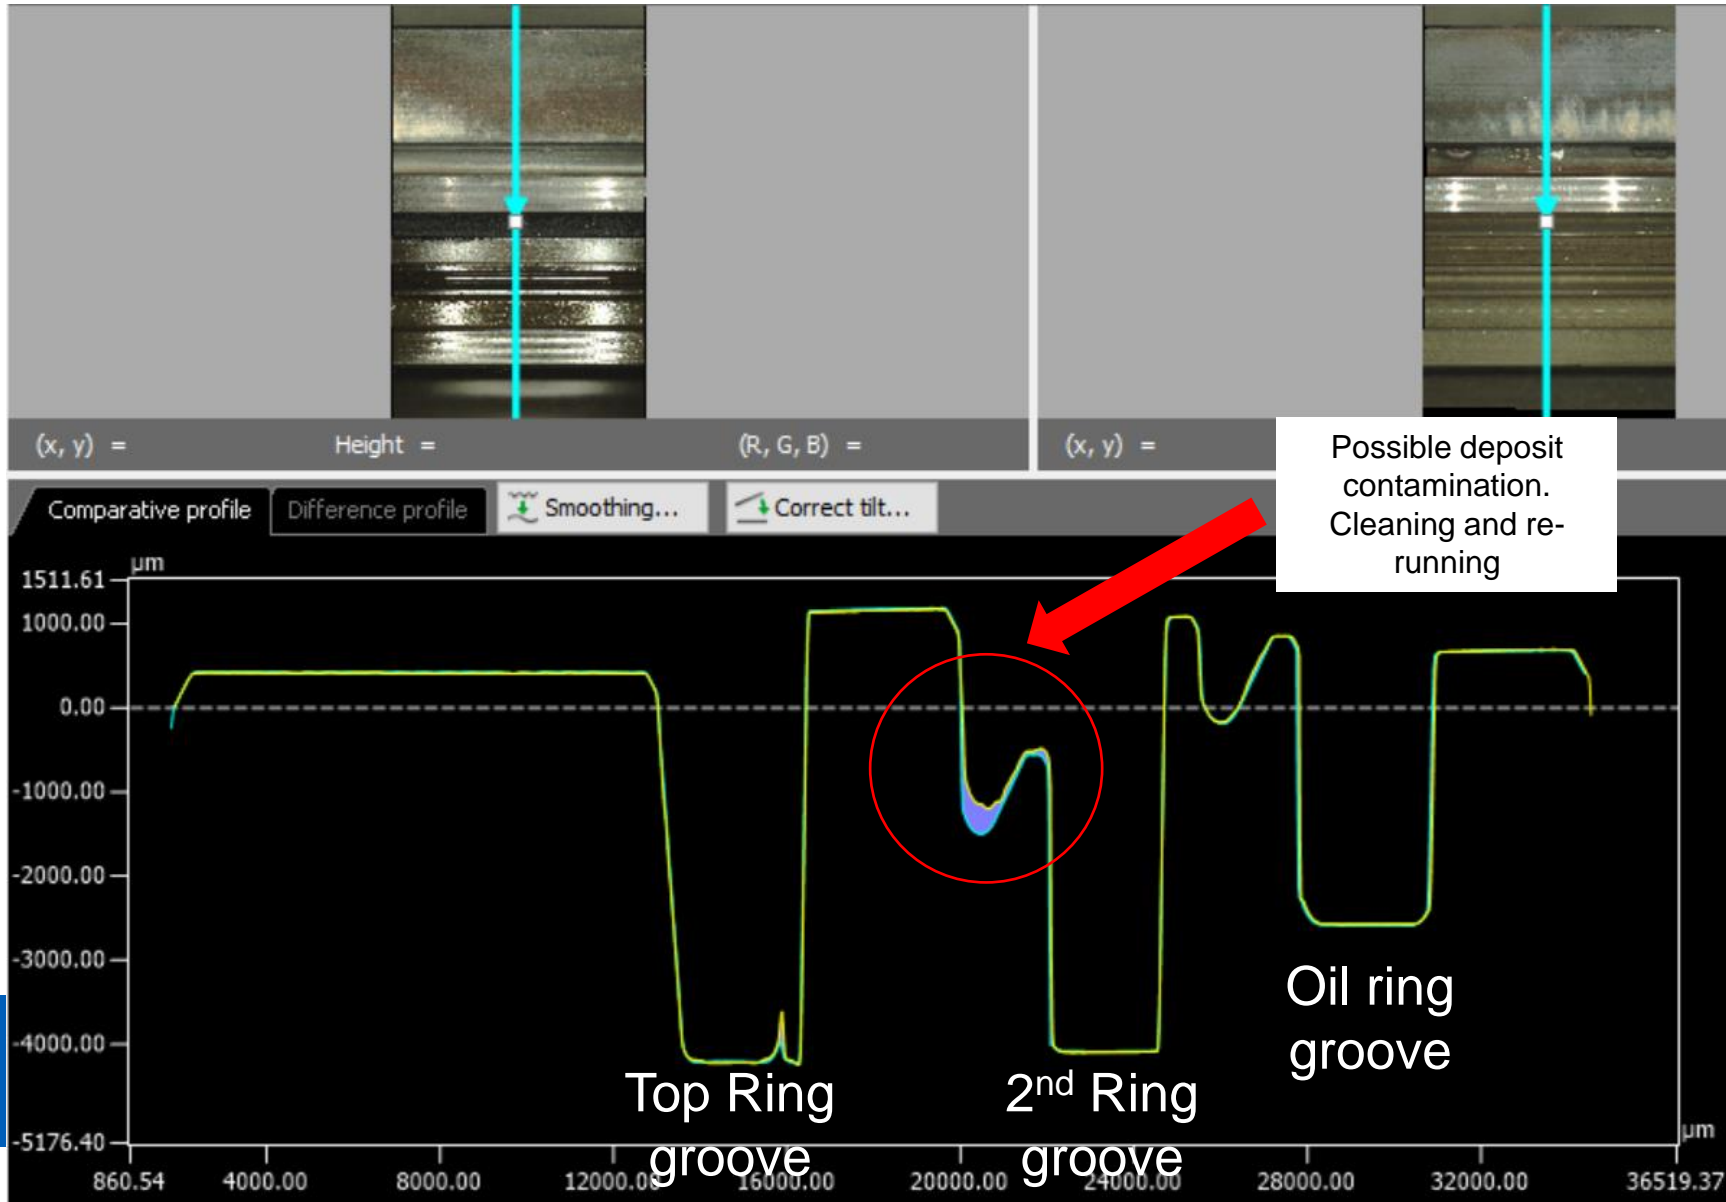

T-13 OC Piston/Ring Comparison

4/4/2024

Oil Consumption Comparison

Hours	Low OC Date Code 0521	High OC Date Code 0922
0-24	25.3	48.8
24-48	18.9	45.6
48-72	22.5	41.4
72-96	25.6	34.8
96-120	25.3	20.4
120-144	4.5 (shutdown)	17.8
144-168	26.2	15.4
168-192	16.4	15.3
192-216	20.6	13.8
216-240	21.1	15.0
240-252	22.0	14.1
252-264	27.1	7.7
Reported Average	19.9	27.8
Total Average	25.4	21.8

Piston Comparison

Yellow =
0521
Teal =
0922

Piston Comparison

Piston Comparison