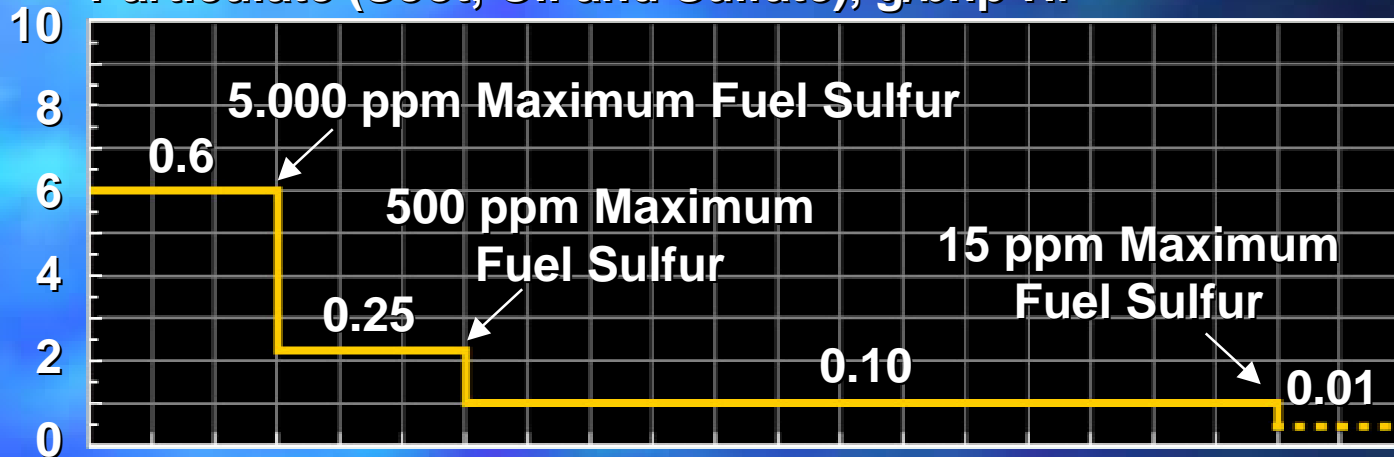

Timely Delivery of High Quality Engine Oils

Particulate (Soot, Oil and Sulfate), g/bhp-Hr

No_x (g/hp-Hr)

Year: '88 '90 '92 '94 '96 '98 '00 '02 '04 '06 '08

API: CE CF-4 CG-4 CH-4 PC-9 PC-10