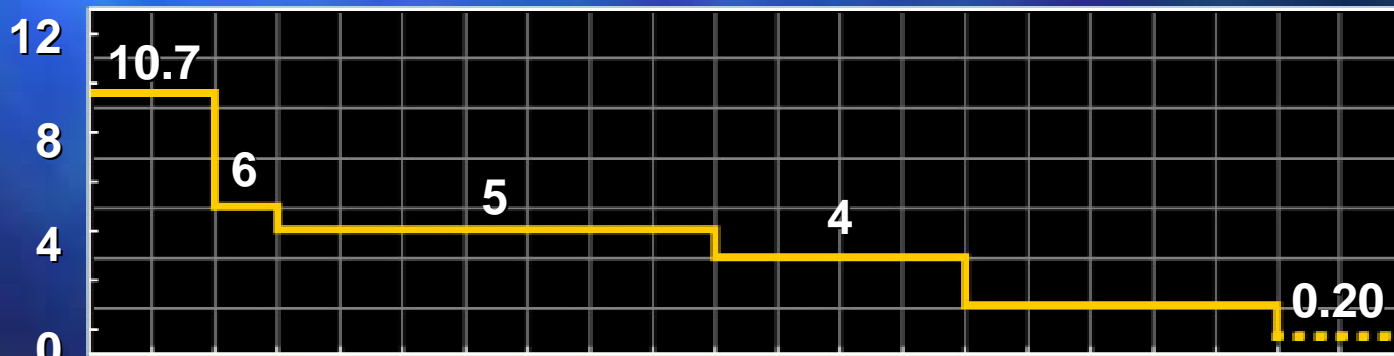

Timely Delivery of High Quality Engine Oils

Particulate (Soot, Oil and Sulfate), g/bhp-Hr

No_x (g/hp-Hr)

Year: '88 '90 '92 '94 '96 '98 '00 '02 '04 '06 '08

API: CE CF-4 CG-4 CH-4 PC-9 PC-10