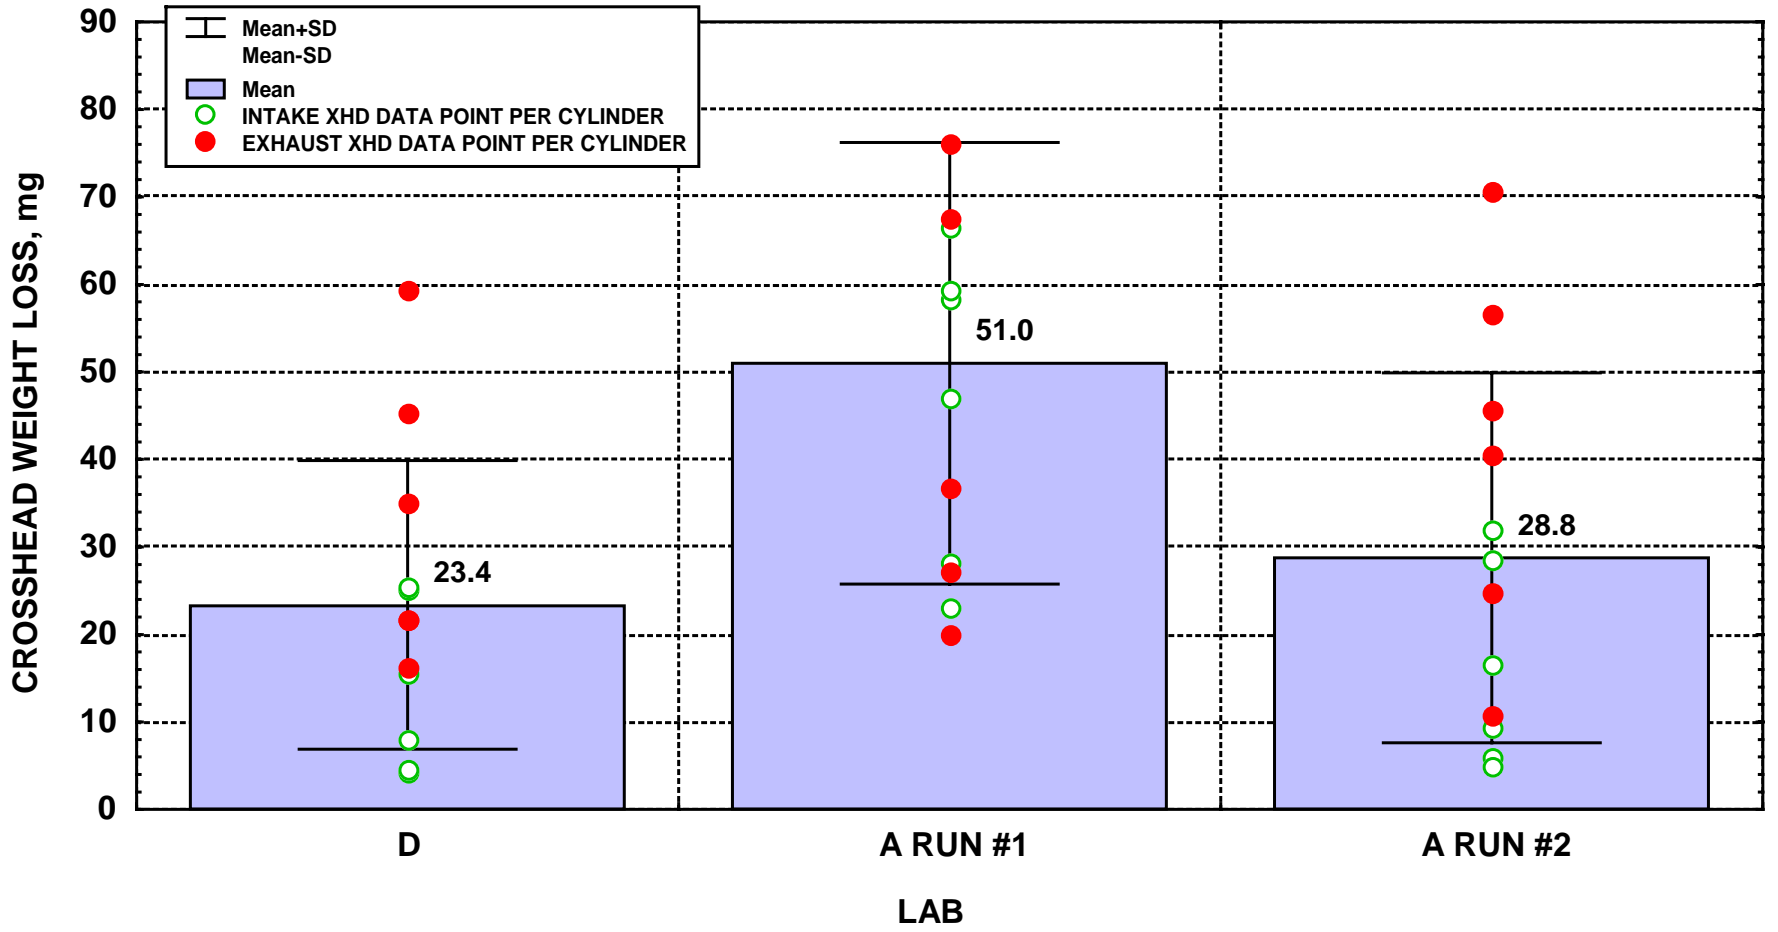

CUMMINS M-11 EGR  
FEATURED OIL  
SOOT

**CUMMINS M-11 EGR  
FEATURED OIL  
CROSSHEAD WEAR**

**CUMMINS M-11 EGR  
FEATURED OIL**

CUMMINS M-11 EGR  
FEATURED OIL  
SLUDGE