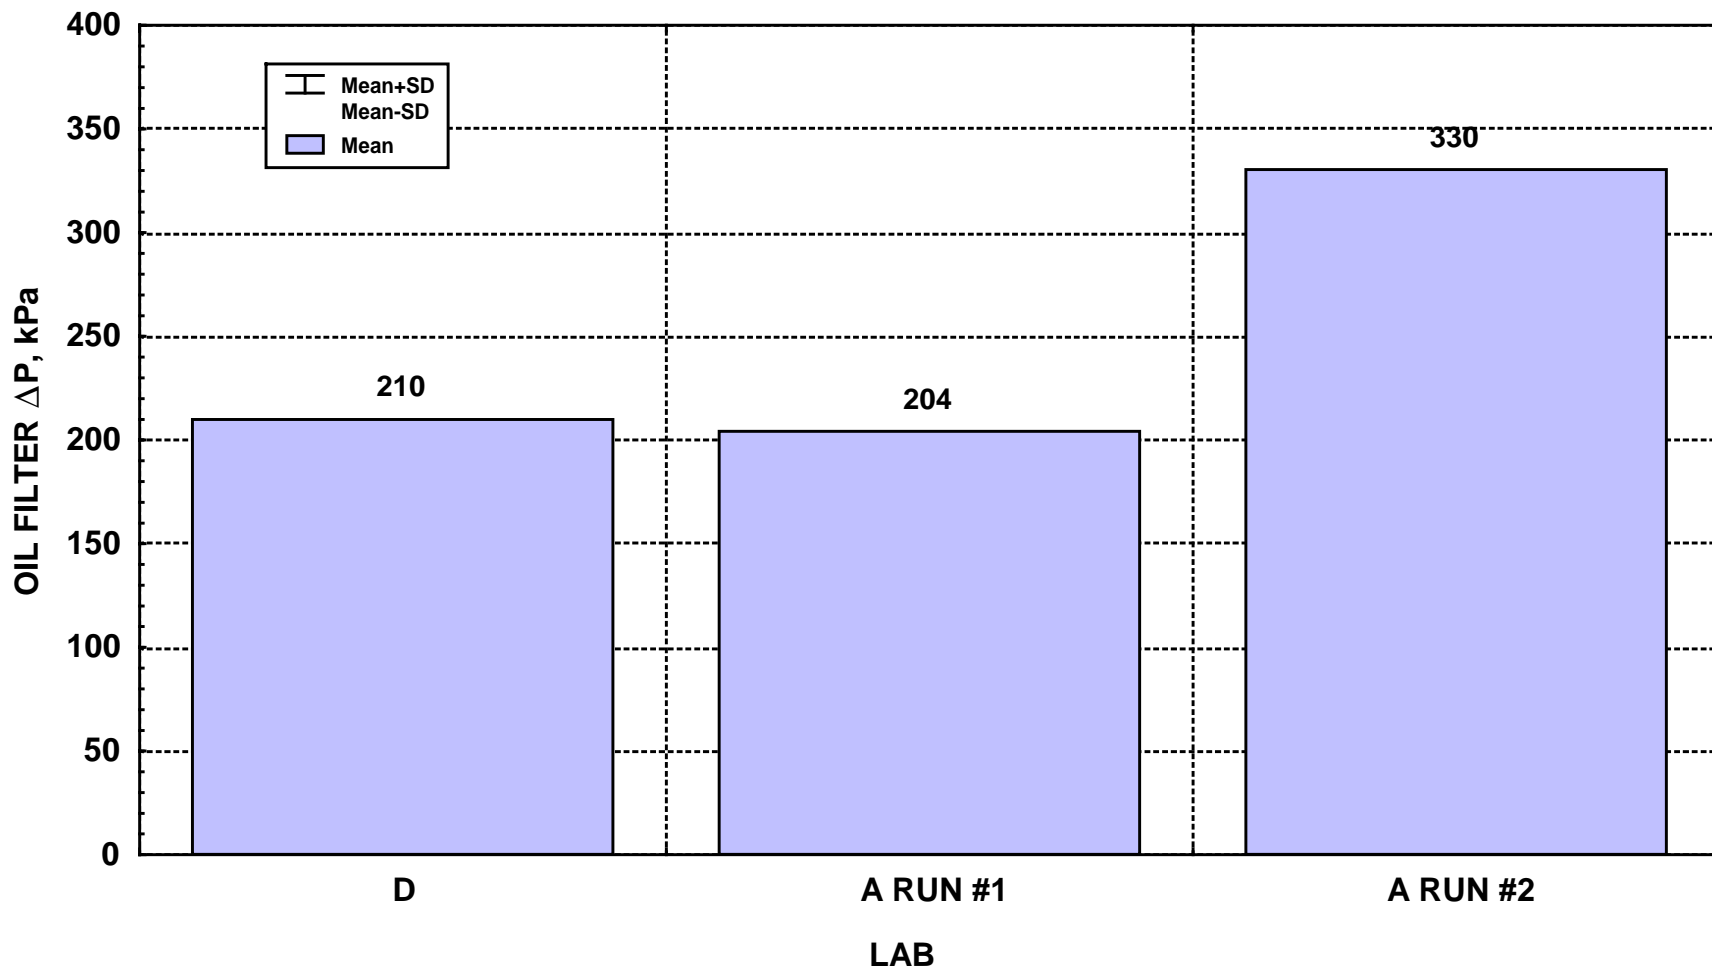

CUMMINS M-11 EGR  
FEATURED OIL  
SOOT

**CUMMINS M-11 EGR  
FEATURED OIL  
CROSSHEAD WEAR**

**CUMMINS M-11 EGR  
FEATURED OIL**

CUMMINS M-11 EGR  
FEATURED OIL  
SLUDGE