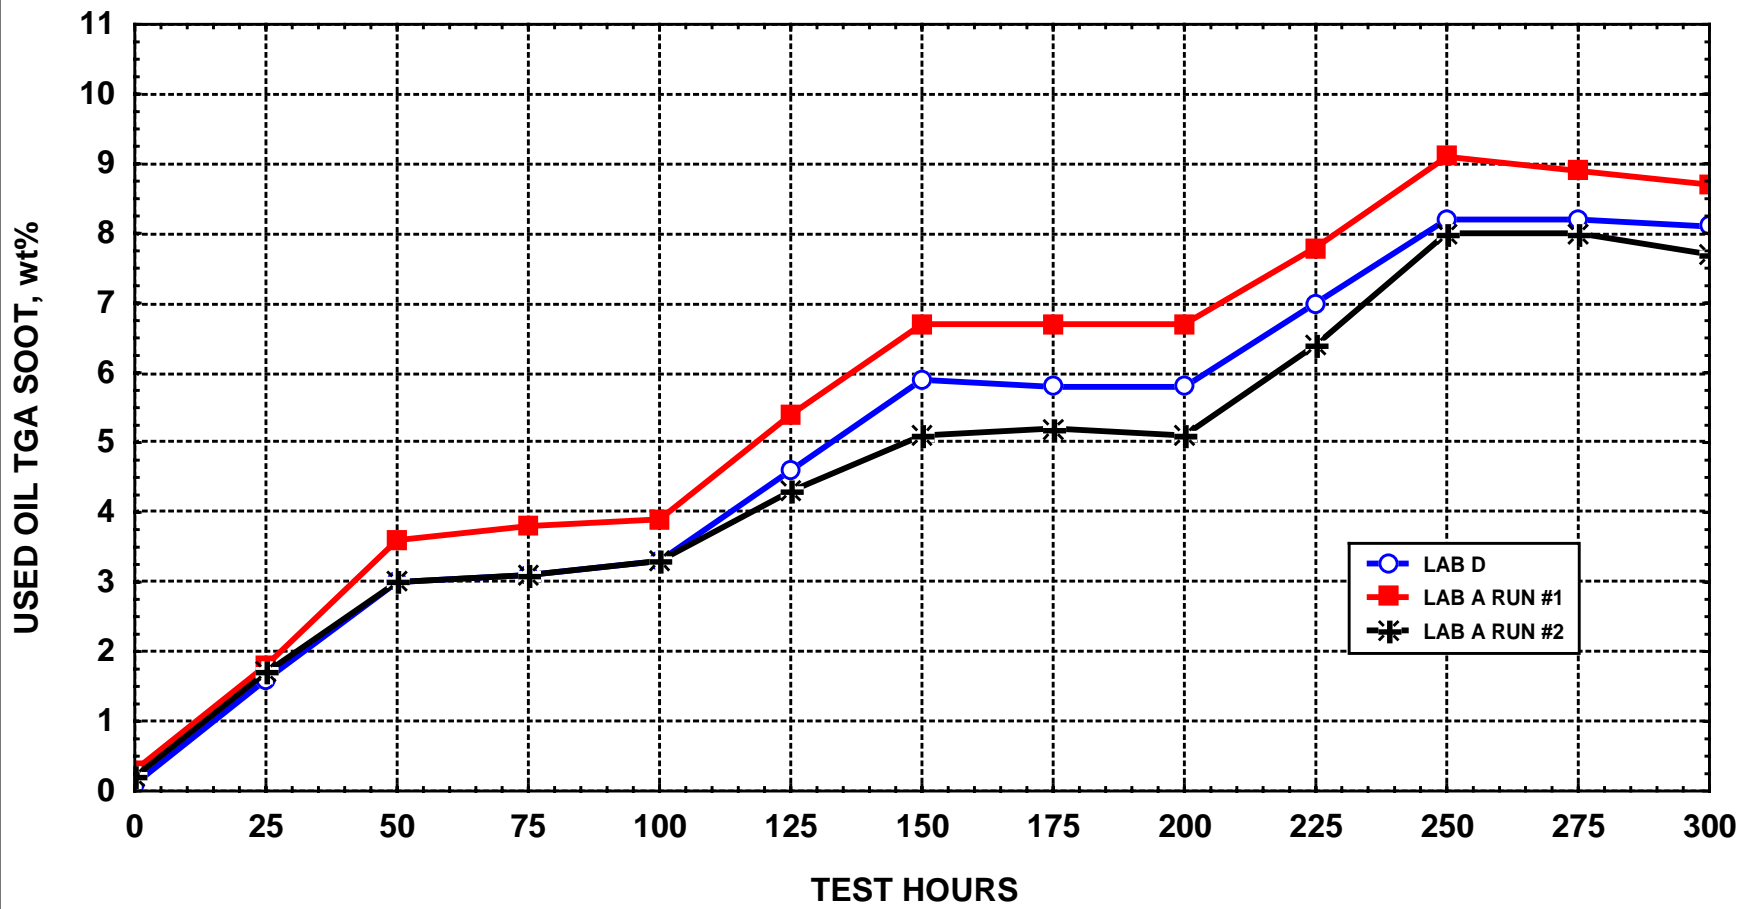

CUMMINS M-11 EGR  
FEATURED OIL  
SOOT

**CUMMINS M-11 EGR  
FEATURED OIL  
CROSSHEAD WEAR**

**CUMMINS M-11 EGR  
FEATURED OIL**

CUMMINS M-11 EGR  
FEATURED OIL  
SLUDGE