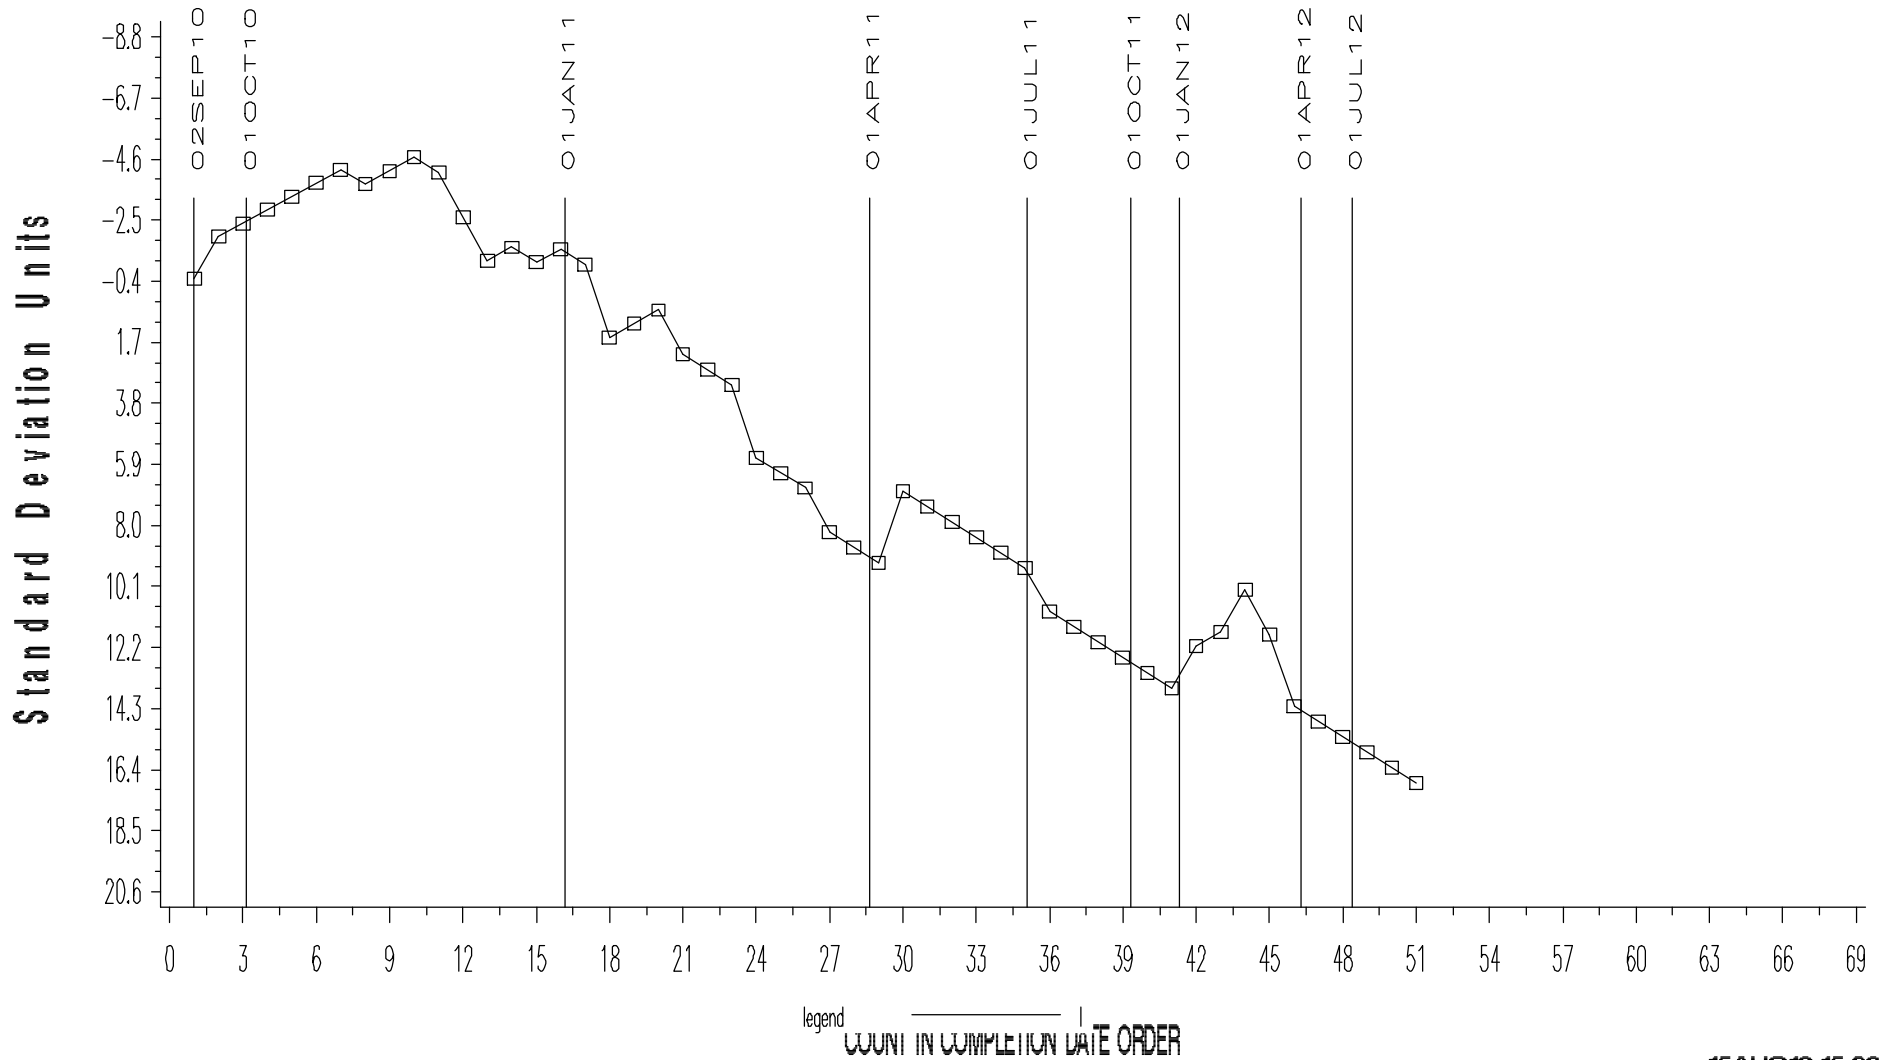

LDEOC — FLUOROELASTOMER LABORATORY OPERATIONALLY VALID DATA

REF FLUORO POINTS HARDNESS CHANGE AVERAGE

CUSUM Severity Analysis

LDEOC — FLUOROELASTOMER LABORATORY OPERATIONALLY VALID DATA

REF FLUORO POINTS HARDNESS CHANGE AVERAGE

CUSUM Severity Analysis

REF FLUORO POINTS HARDNESS CHANGE AVERAGE

CUSUM Severity Analysis

LDEOC — FLUOROELASTOMER LABORATORY OPERATIONALLY VALID DATA

REF FLUORO POINTS HARDNESS CHANGE AVERAGE

CUSUM Severity Analysis

LDEOC — FLUOROELASTOMER LABORATORY OPERATIONALLY VALID DATA

REF FLUORO POINTS HARDNESS CHANGE AVERAGE

CUSUM Severity Analysis

LDEOC — FLUOROELASTOMER LABORATORY OPERATIONALLY VALID DATA

REF FLUORO TENSILE STRENGTH CHANGE AVERAGE