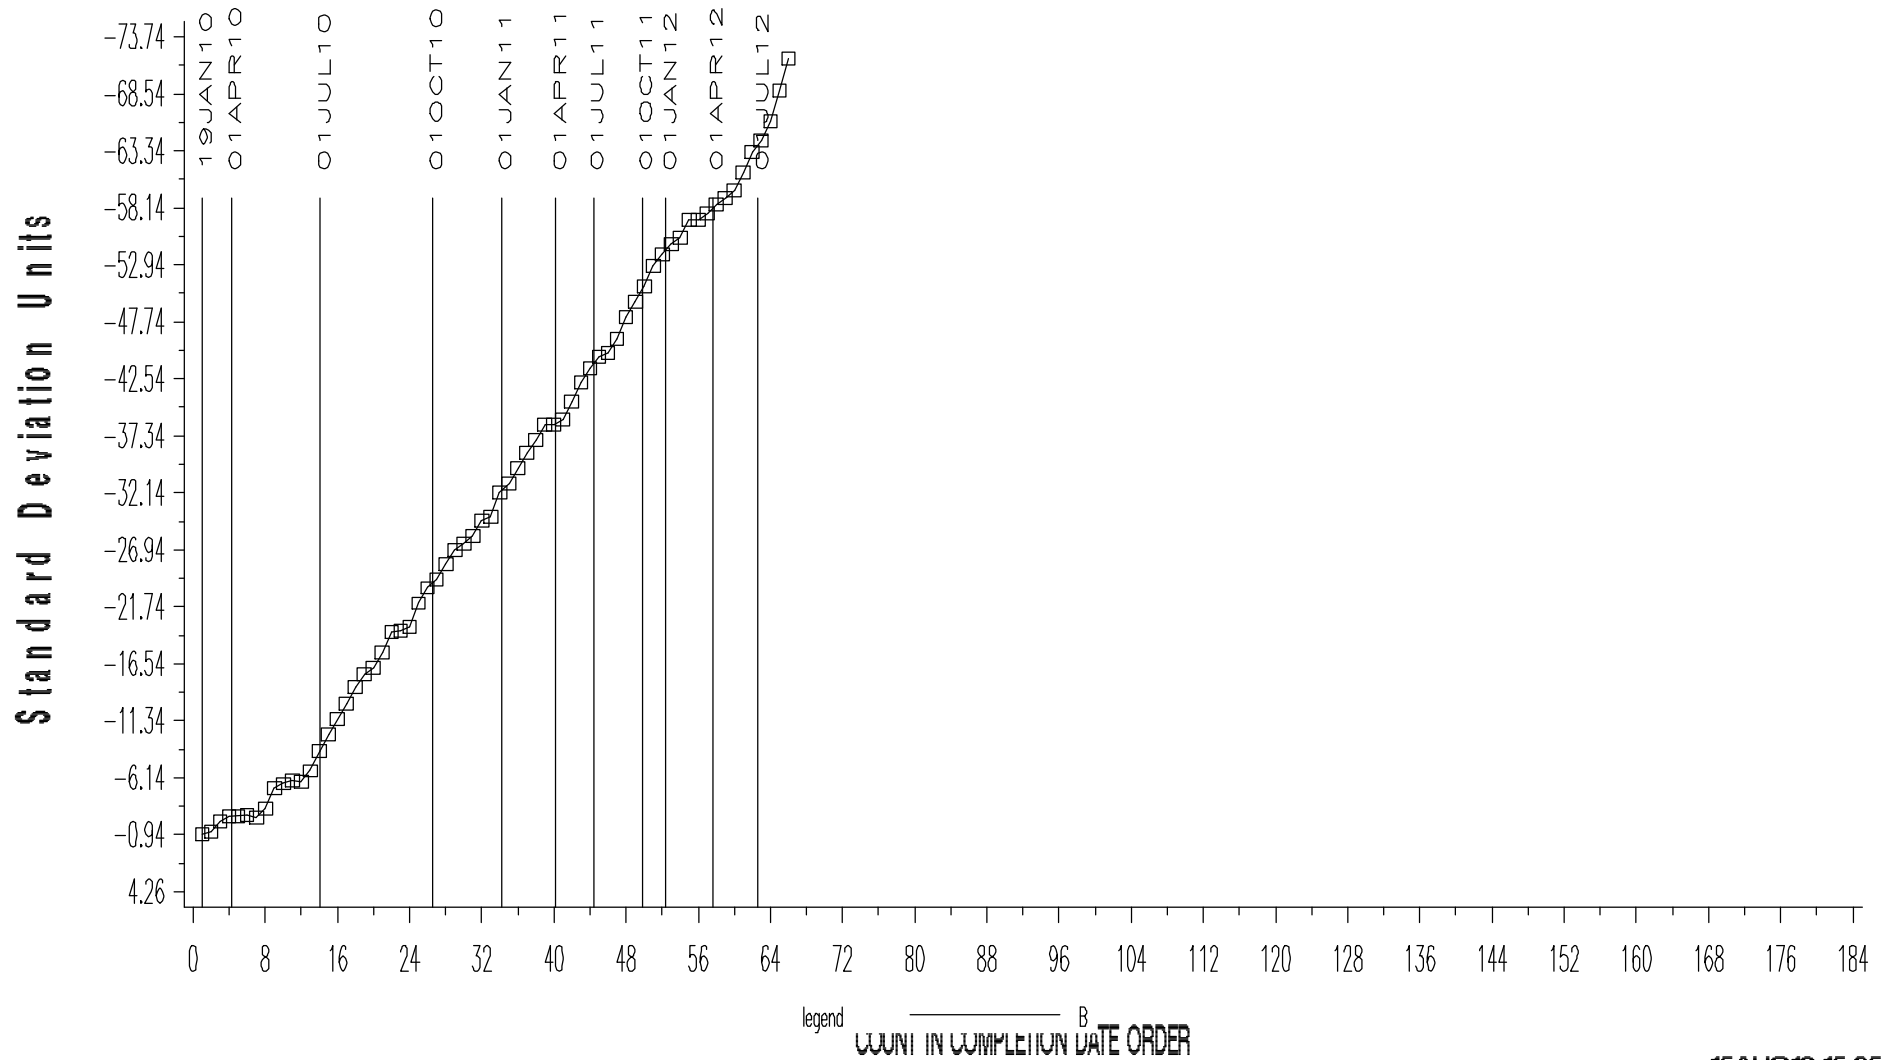

LDEOC — FLUOROELASTOMER LABORATORY OPERATIONALLY VALID DATA

REF FLUOROELASTOMER VOLUME CHANGE AVERAGE

CUSUM Severity Analysis