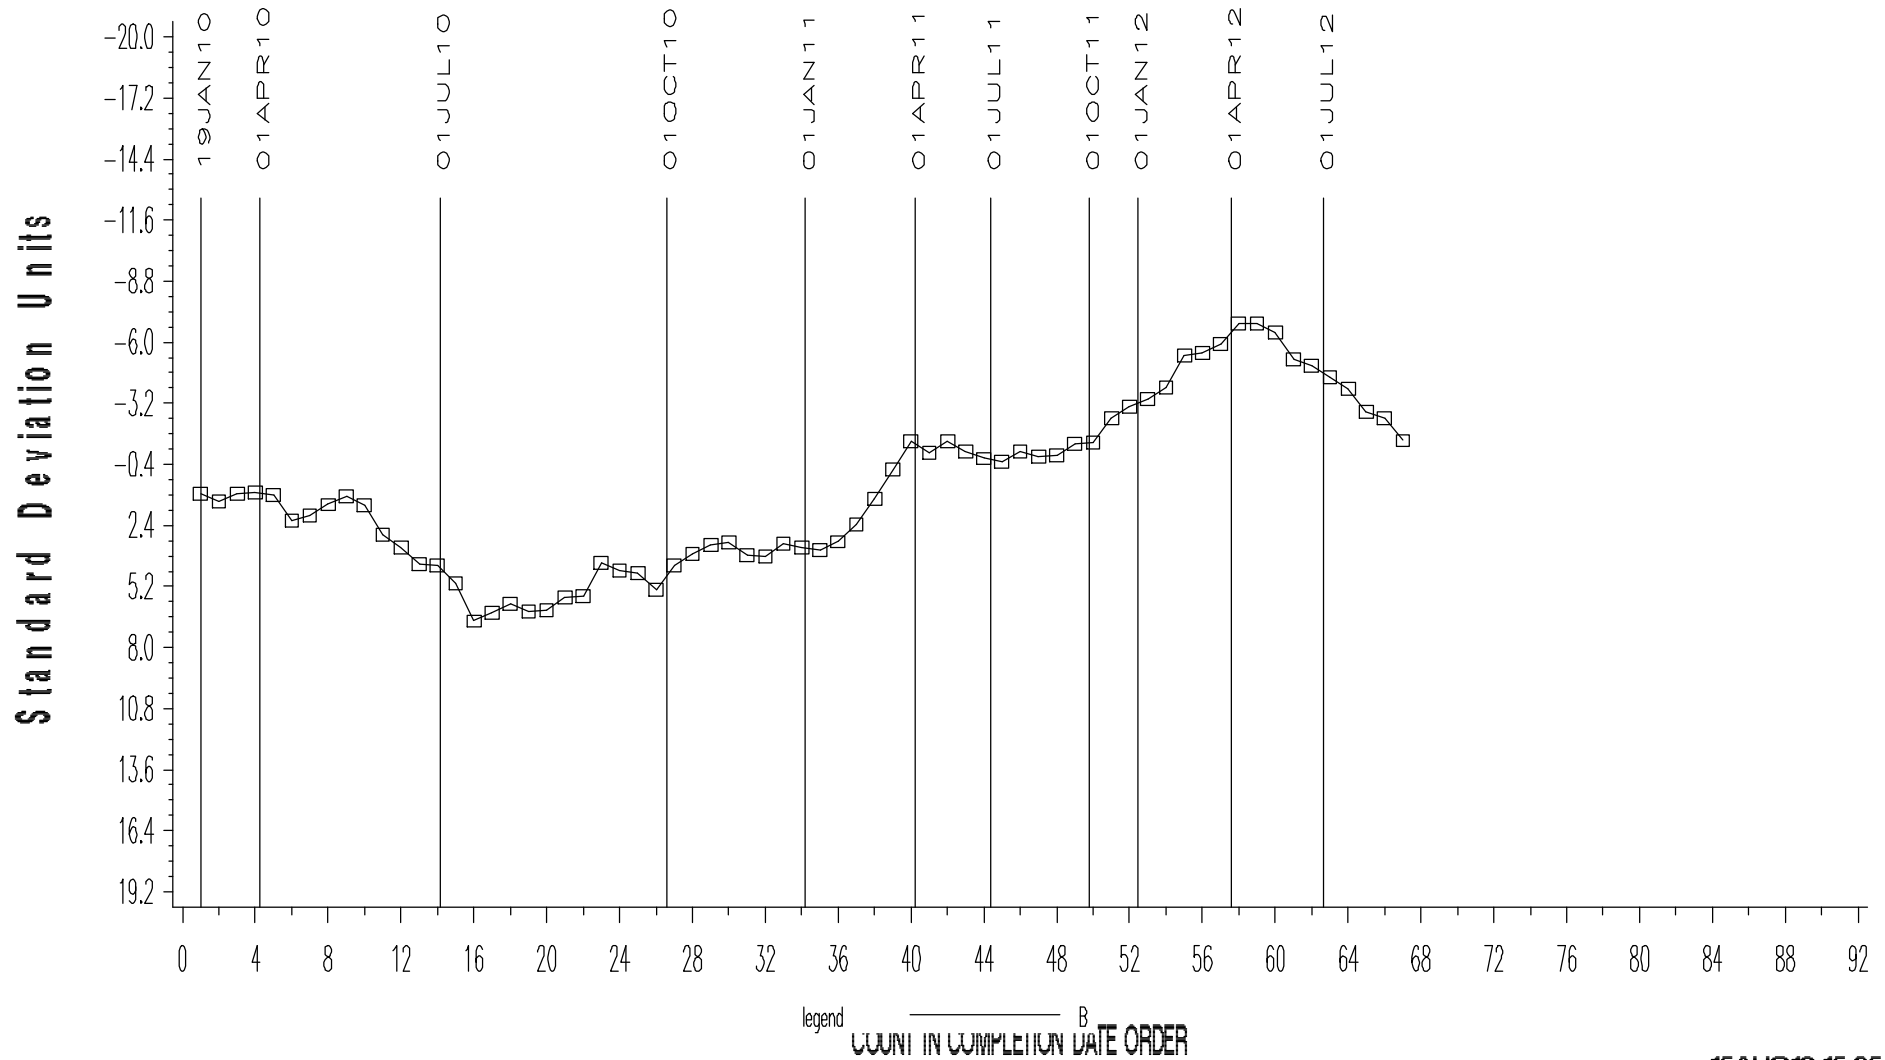

LDEOC — FLUOROELASTOMER LABORATORY OPERATIONALLY VALID DATA

REF FLUORO POINTS HARDNESS CHANGE AVERAGE

CUSUM Severity Analysis

LDEOC — FLUOROELASTOMER LABORATORY OPERATIONALLY VALID DATA

REF FLUORO POINTS HARDNESS CHANGE AVERAGE

CUSUM Severity Analysis

REF FLUORO POINTS HARDNESS CHANGE AVERAGE

CUSUM Severity Analysis

LDEOC — FLUOROELASTOMER LABORATORY OPERATIONALLY VALID DATA

REF FLUORO POINTS HARDNESS CHANGE AVERAGE

CUSUM Severity Analysis

LDEOC — FLUOROELASTOMER LABORATORY OPERATIONALLY VALID DATA

REF FLUORO POINTS HARDNESS CHANGE AVERAGE

CUSUM Severity Analysis

LDEOC — FLUOROELASTOMER LABORATORY OPERATIONALLY VALID DATA

REF FLUORO TENSILE STRENGTH CHANGE AVERAGE

CUSUM Severity Analysis

REF FLUORO TENSILE STRENGTH CHANGE AVERAGE

CUSUM Severity Analysis

LDEOC — FLUOROELASTOMER LABORATORY OPERATIONALLY VALID DATA

REF FLUORO TENSILE STRENGTH CHANGE AVERAGE

CUSUM Severity Analysis