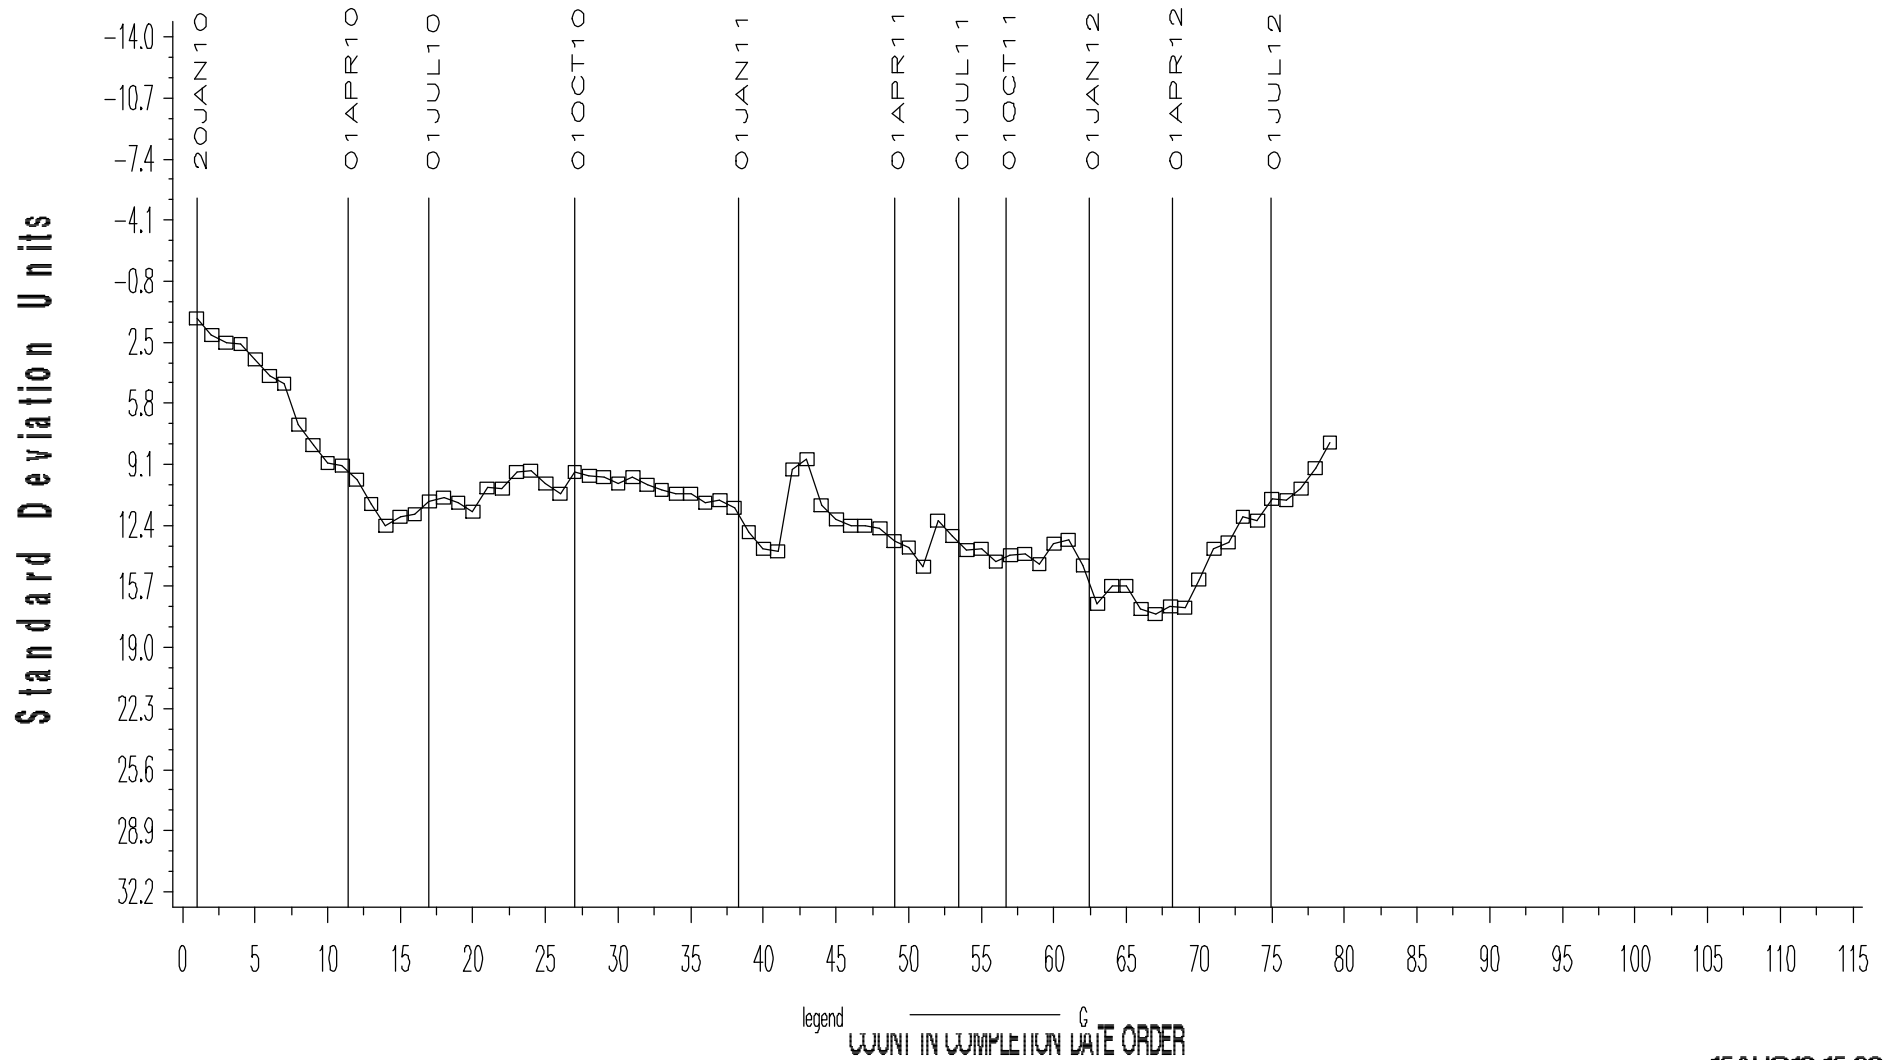

LDEOC — FLUOROELASTOMER LABORATORY OPERATIONALLY VALID DATA

REF FLUOROELASTOMER VOLUME CHANGE AVERAGE

CUSUM Severity Analysis