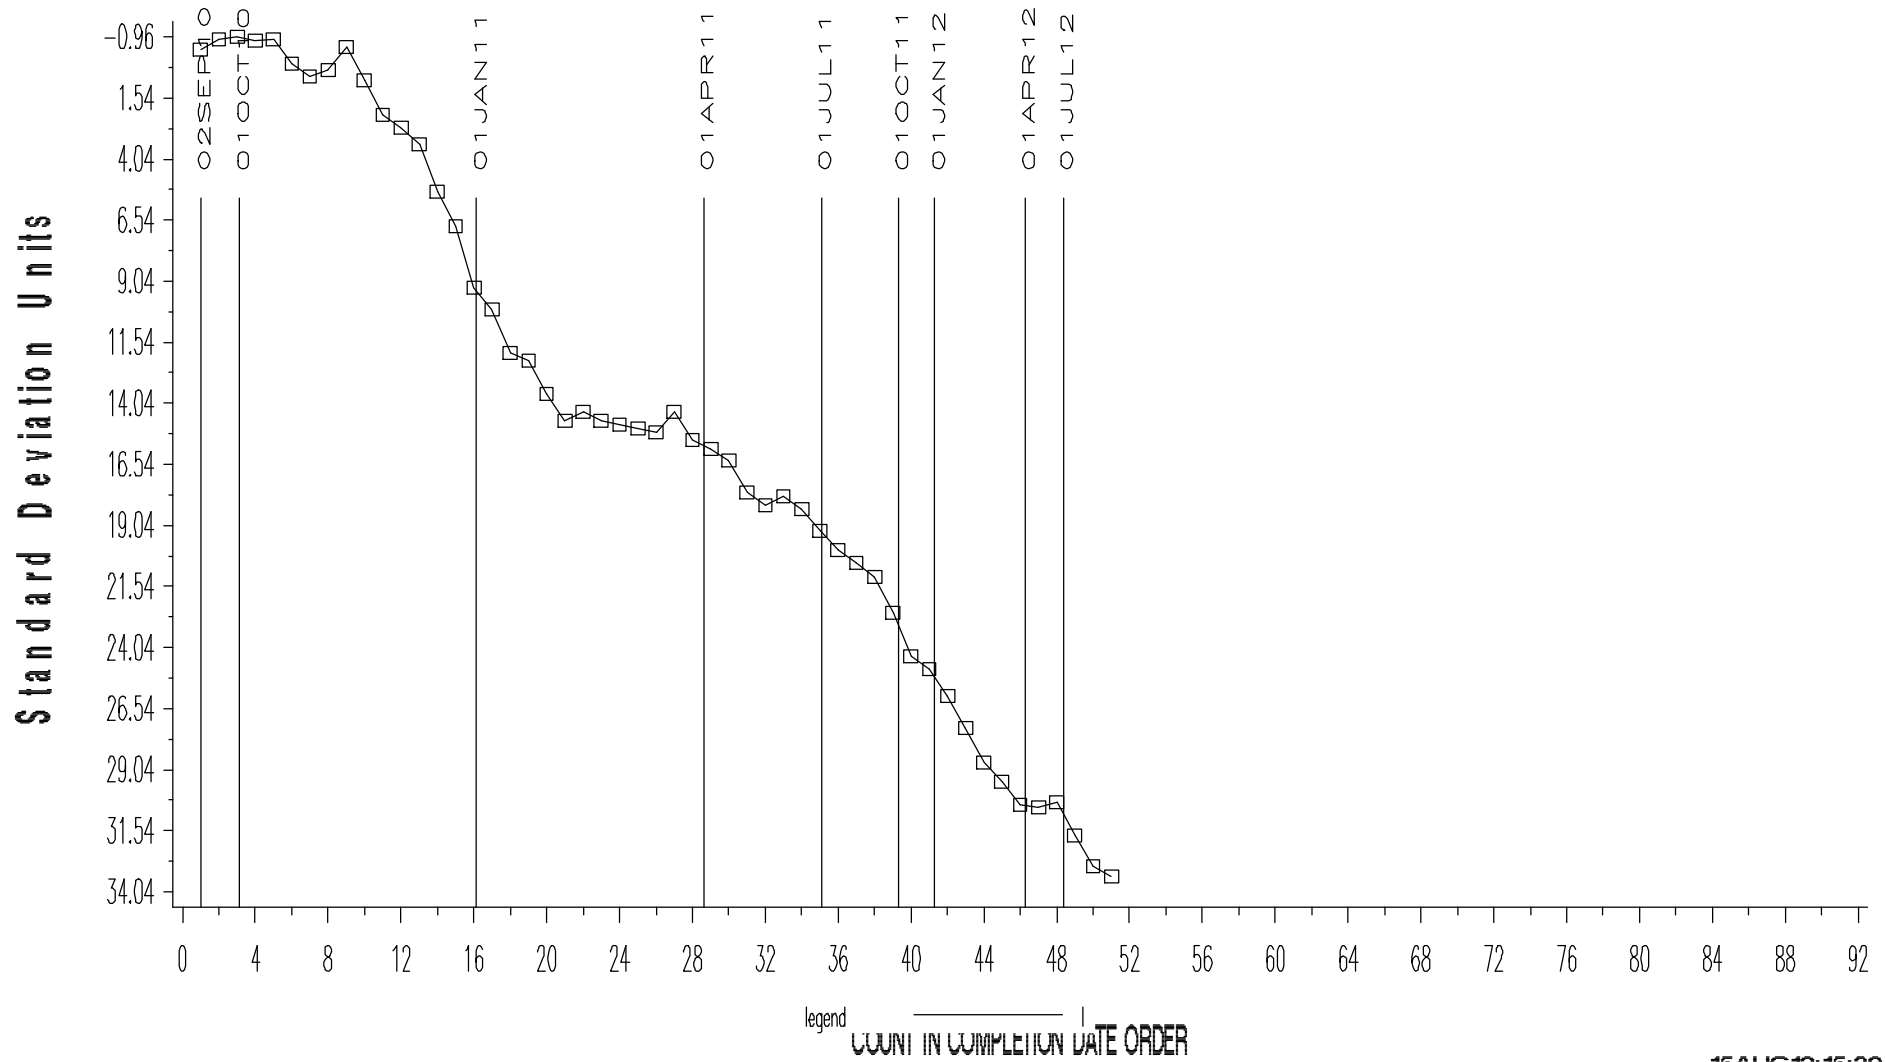

LDEOC — FLUOROELASTOMER LABORATORY OPERATIONALLY VALID DATA

REF FLUORO TENSILE STRENGTH CHANGE AVERAGE

CUSUM Severity Analysis