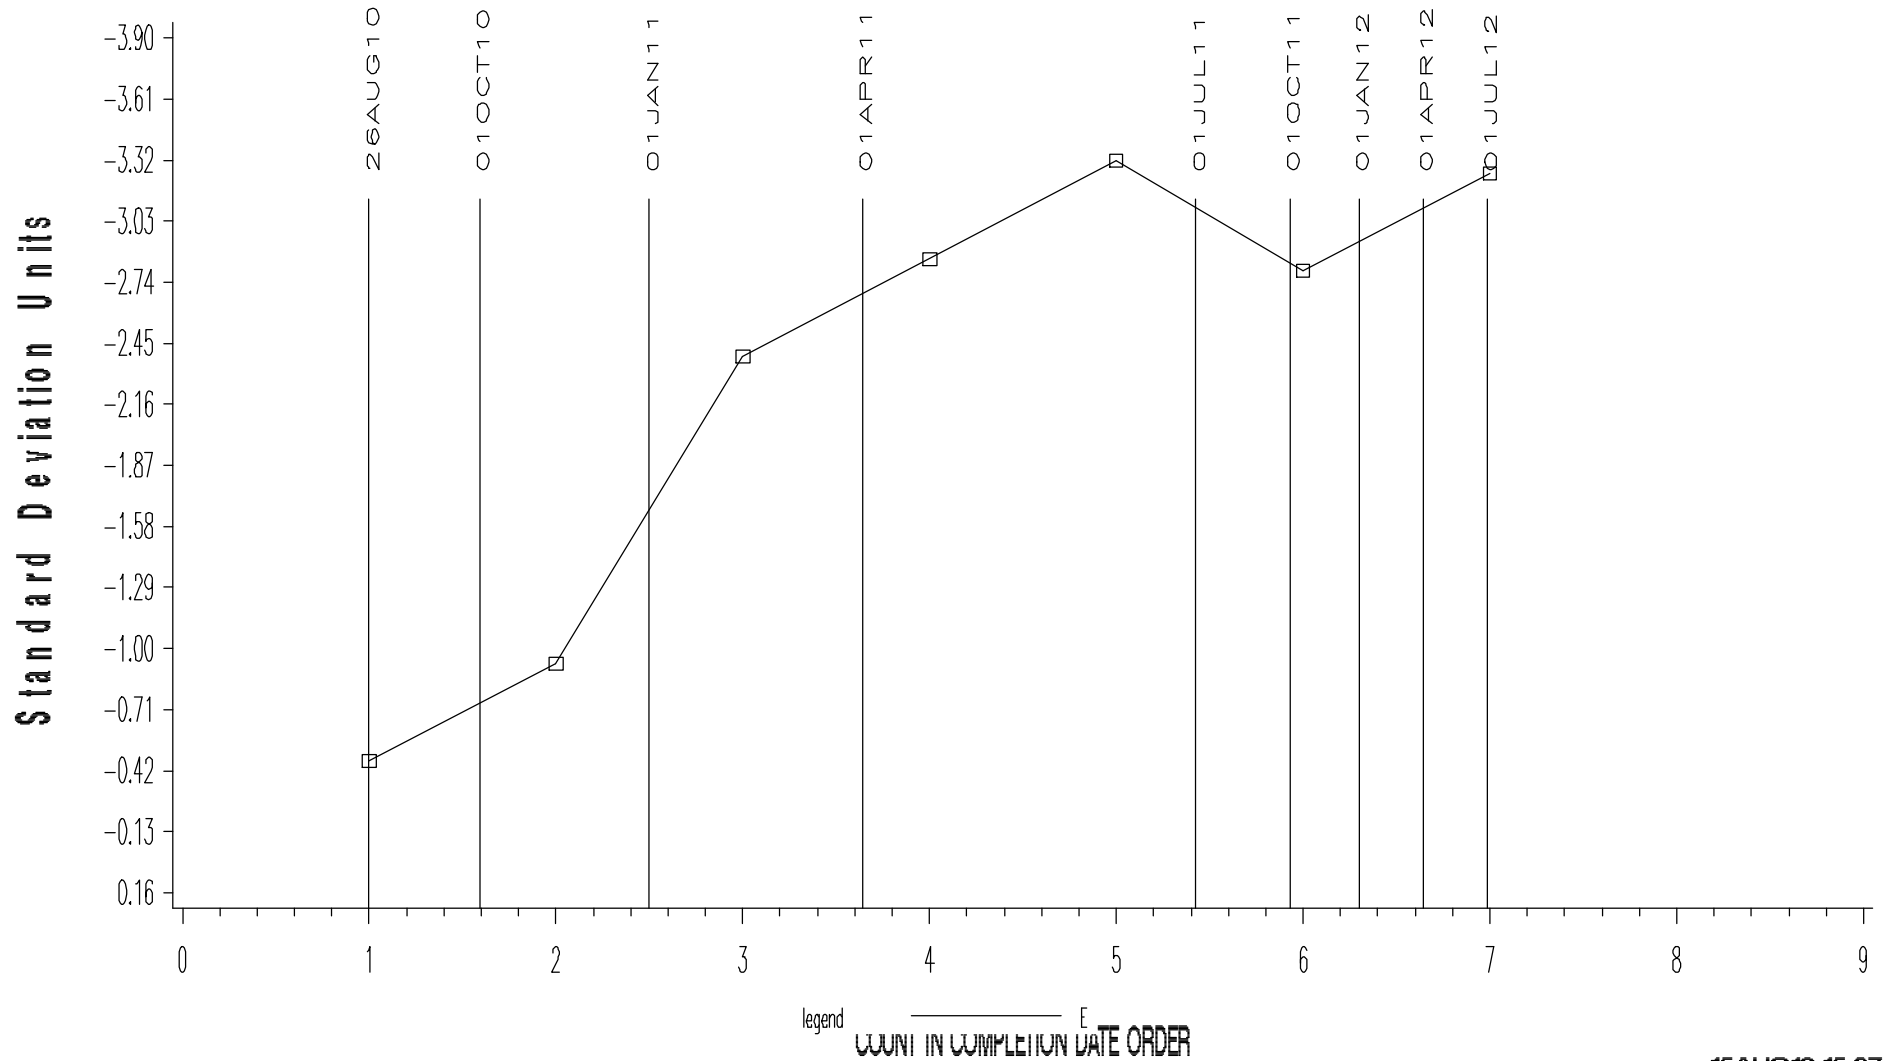

LDEOC — FLUOROELASTOMER LABORATORY OPERATIONALLY VALID DATA

REF FLUORO POINTS HARDNESS CHANGE AVERAGE

CUSUM Severity Analysis

LDEOC — FLUOROELASTOMER LABORATORY OPERATIONALLY VALID DATA

REF FLUORO POINTS HARDNESS CHANGE AVERAGE

CUSUM Severity Analysis

REF FLUORO POINTS HARDNESS CHANGE AVERAGE

CUSUM Severity Analysis

LDEOC — FLUOROELASTOMER LABORATORY OPERATIONALLY VALID DATA

REF FLUORO POINTS HARDNESS CHANGE AVERAGE

CUSUM Severity Analysis

LDEOC — FLUOROELASTOMER LABORATORY OPERATIONALLY VALID DATA

REF FLUORO POINTS HARDNESS CHANGE AVERAGE

CUSUM Severity Analysis

LDEOC — FLUOROELASTOMER LABORATORY OPERATIONALLY VALID DATA

REF FLUORO TENSILE STRENGTH CHANGE AVERAGE