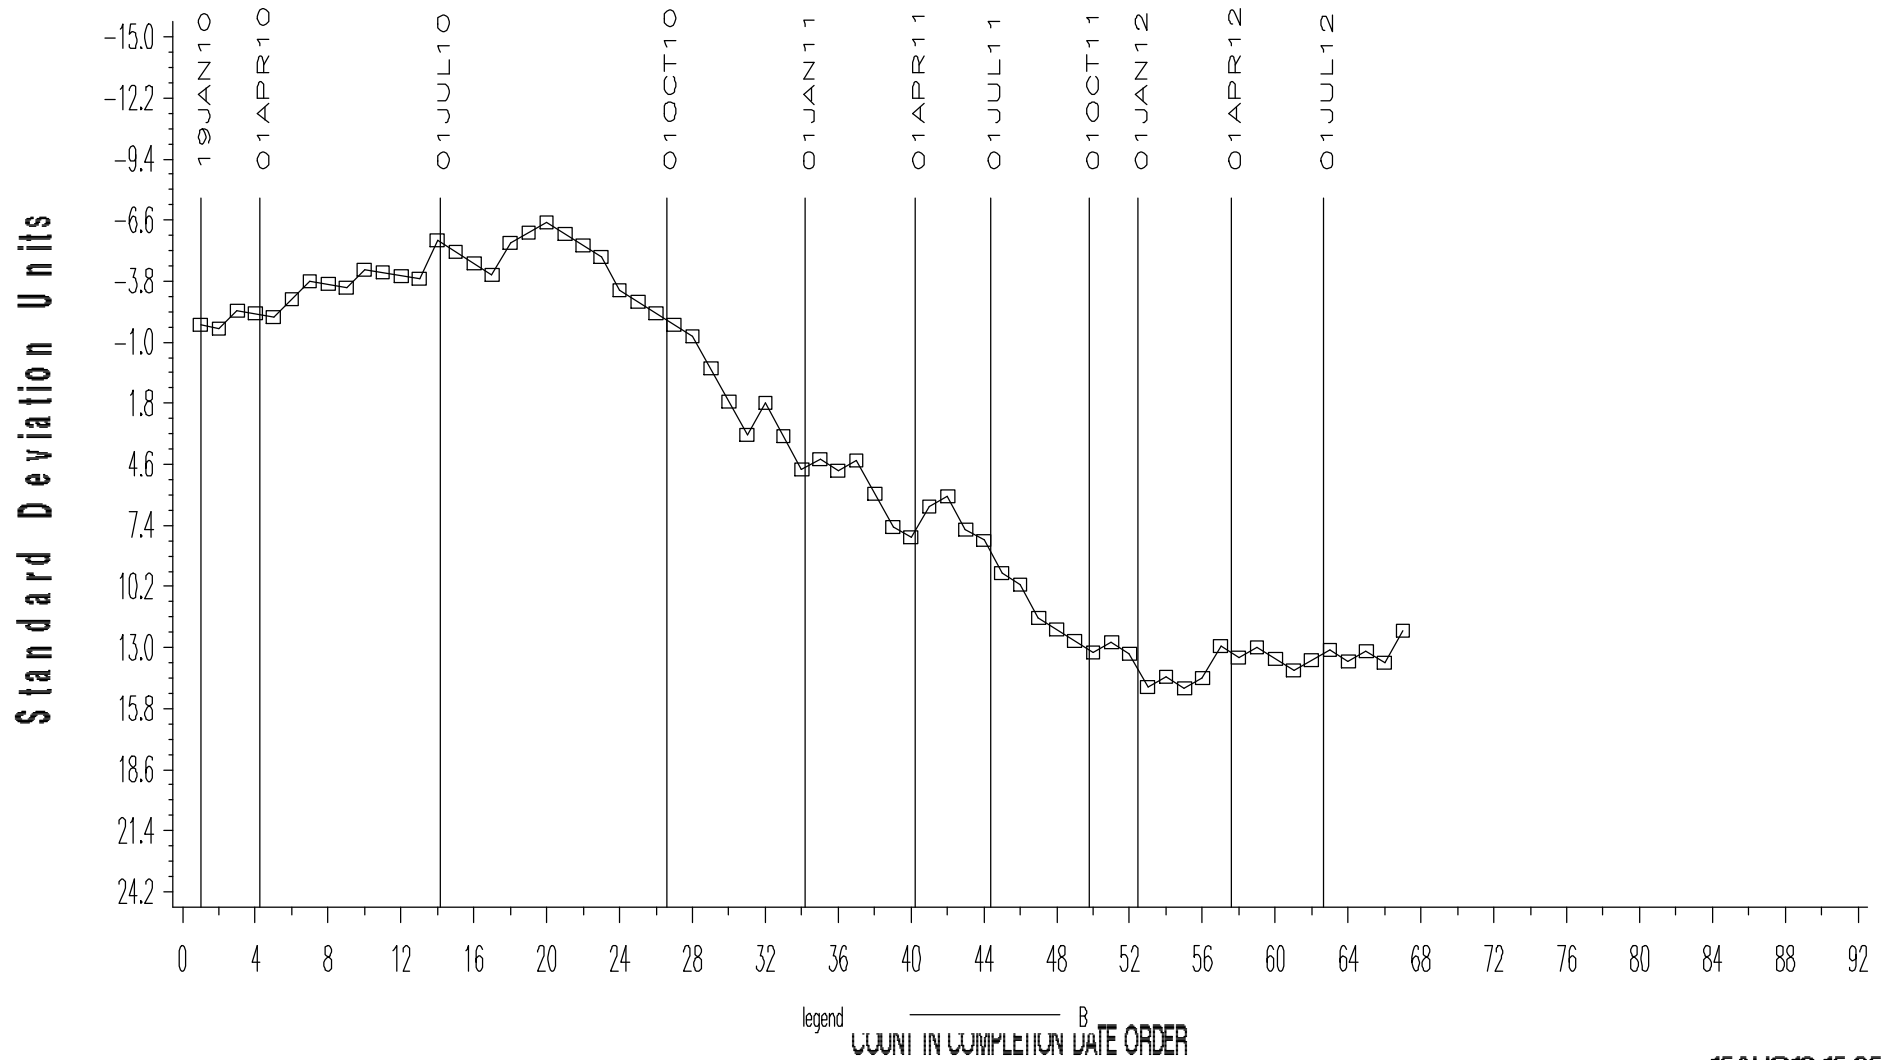

LDEOC — FLUOROELASTOMER LABORATORY OPERATIONALLY VALID DATA

REF FLUORO POINTS HARDNESS CHANGE AVERAGE

CUSUM Severity Analysis

LDEOC — FLUOROELASTOMER LABORATORY OPERATIONALLY VALID DATA

REF FLUORO POINTS HARDNESS CHANGE AVERAGE

CUSUM Severity Analysis

REF FLUORO POINTS HARDNESS CHANGE AVERAGE

CUSUM Severity Analysis

LDEOC — FLUOROELASTOMER LABORATORY OPERATIONALLY VALID DATA

REF FLUORO POINTS HARDNESS CHANGE AVERAGE

CUSUM Severity Analysis

LDEOC — FLUOROELASTOMER LABORATORY OPERATIONALLY VALID DATA

REF FLUORO POINTS HARDNESS CHANGE AVERAGE

CUSUM Severity Analysis

LDEOC — FLUOROELASTOMER LABORATORY OPERATIONALLY VALID DATA

REF FLUORO TENSILE STRENGTH CHANGE AVERAGE