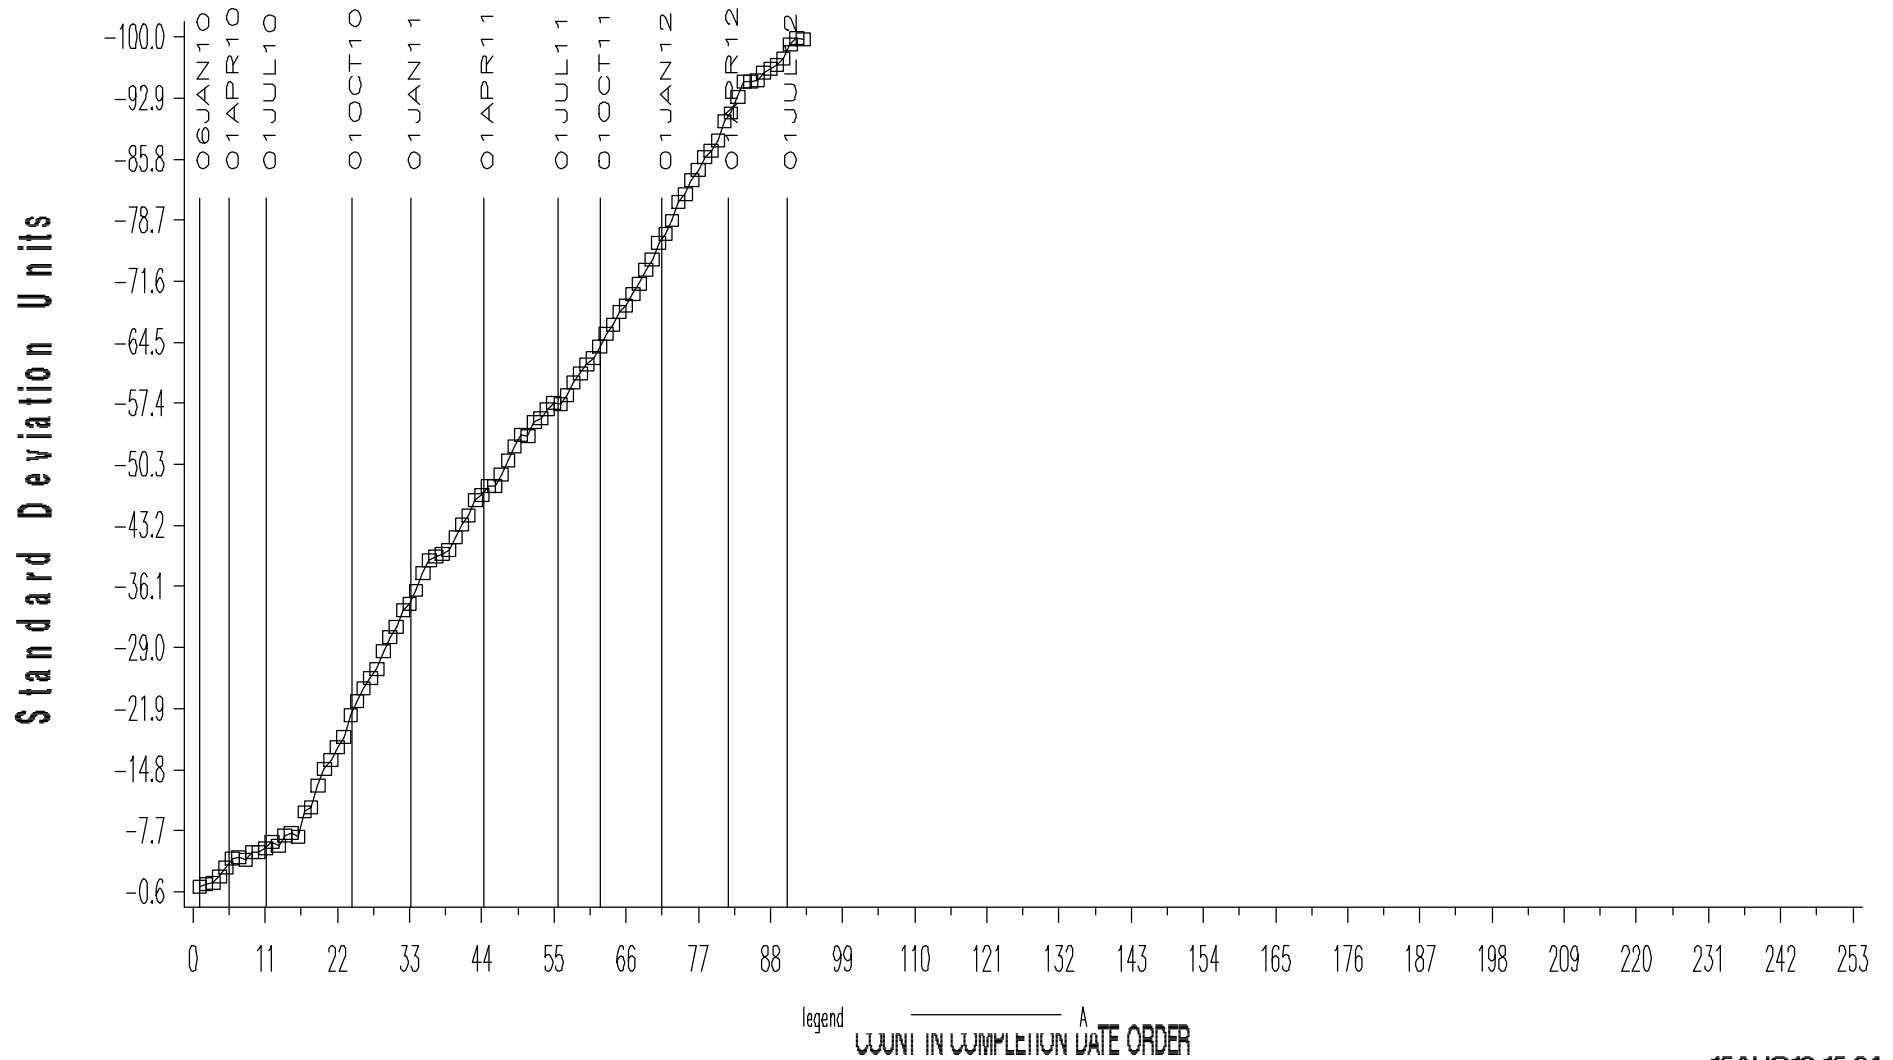

LDEOC — FLUOROELASTOMER LABORATORY OPERATIONALLY VALID DATA

REF FLUORO TENSILE STRENGTH CHANGE AVERAGE

CUSUM Severity Analysis