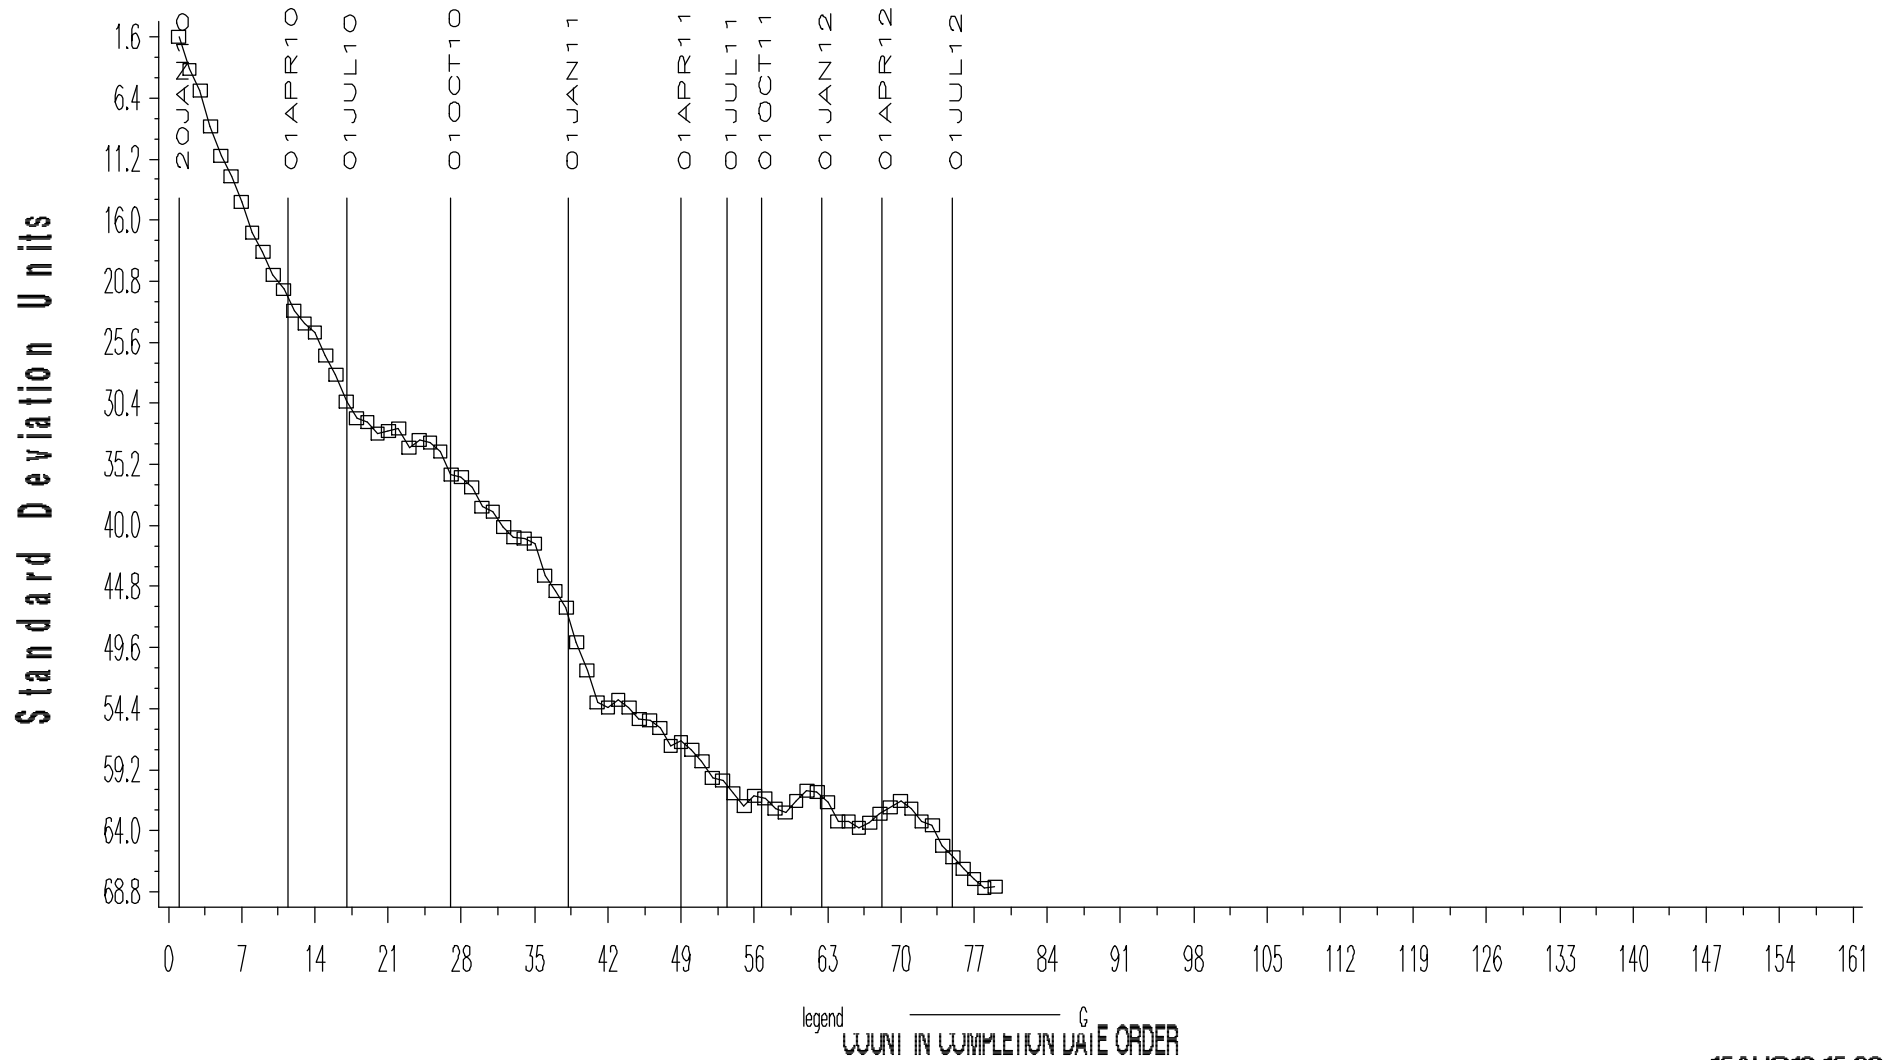

LDEOC — FLUOROELASTOMER LABORATORY OPERATIONALLY VALID DATA

REF FLUORO TENSILE STRENGTH CHANGE AVERAGE

CUSUM Severity Analysis