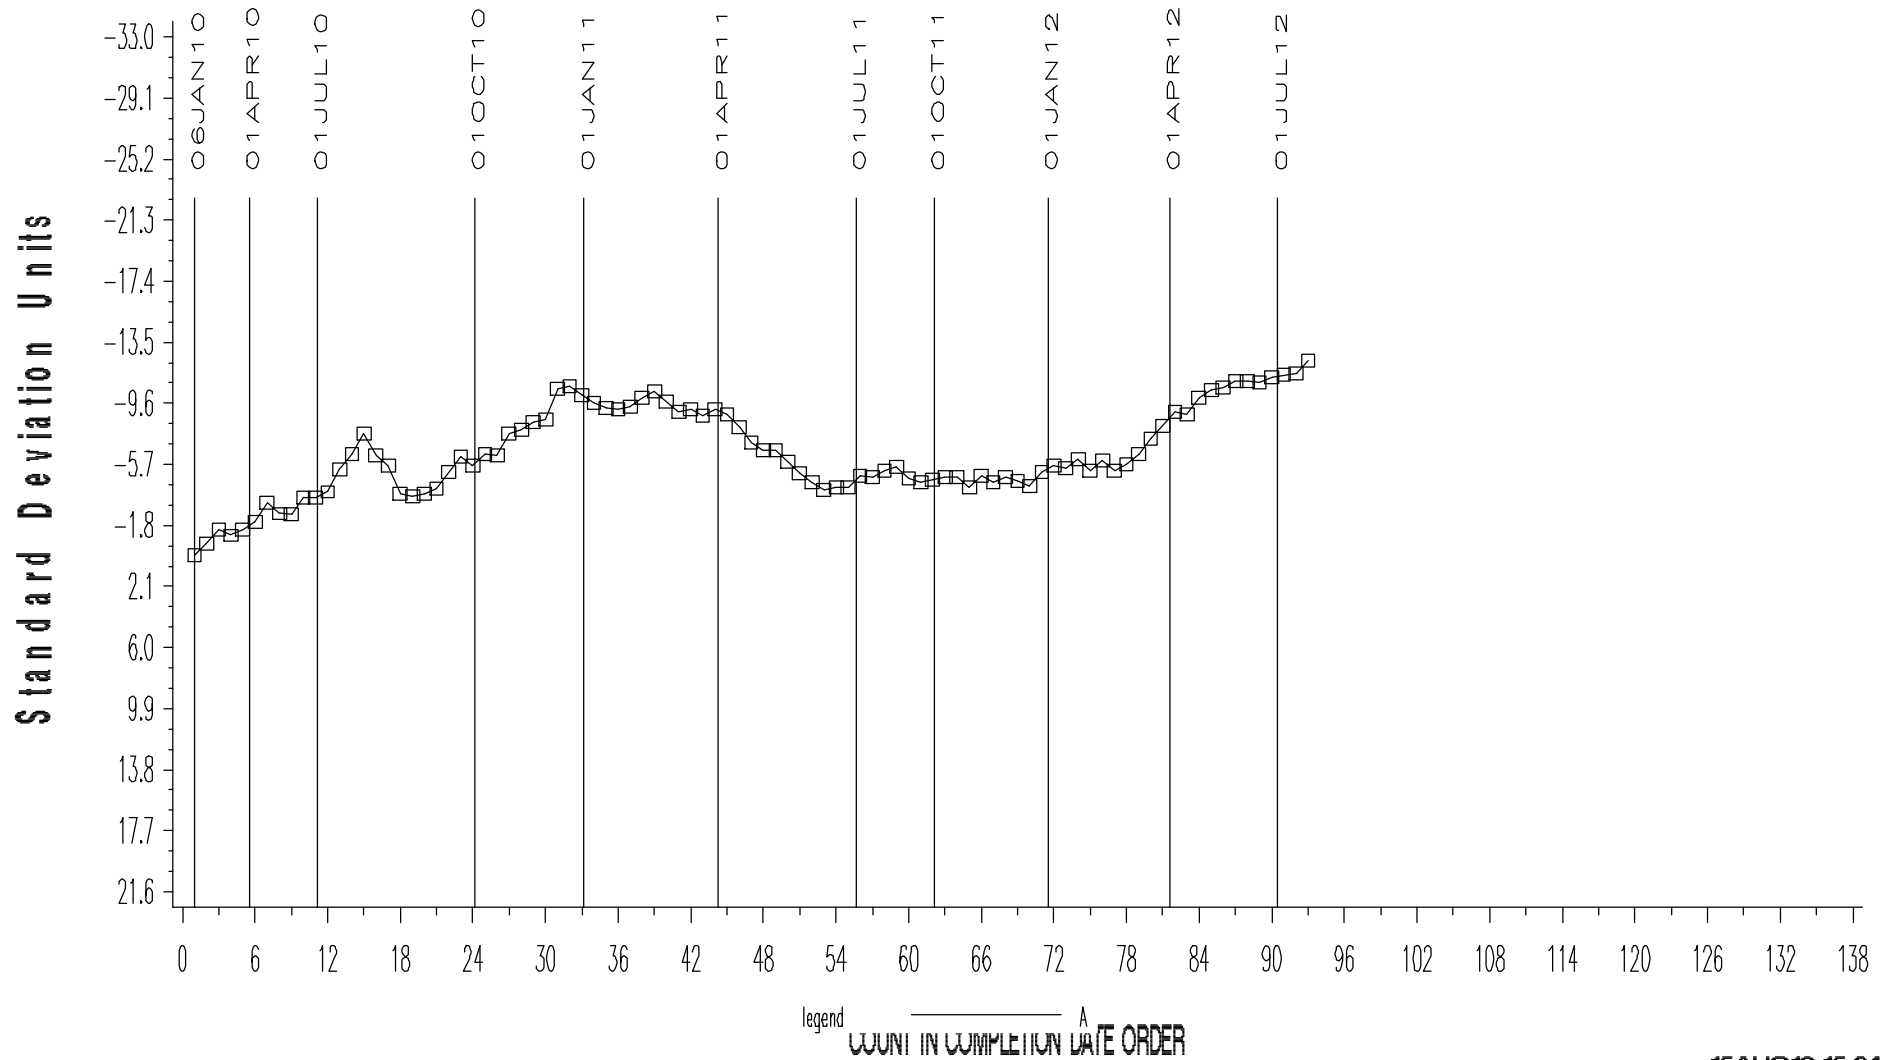

CUSUM Severity Analysis

LDEOC — FLUOROELASTOMER LABORATORY OPERATIONALLY VALID DATA

REF FLUOROELASTOMER VOLUME CHANGE AVERAGE

CUSUM Severity Analysis

LDEOC — FLUOROELASTOMER LABORATORY OPERATIONALLY VALID DATA