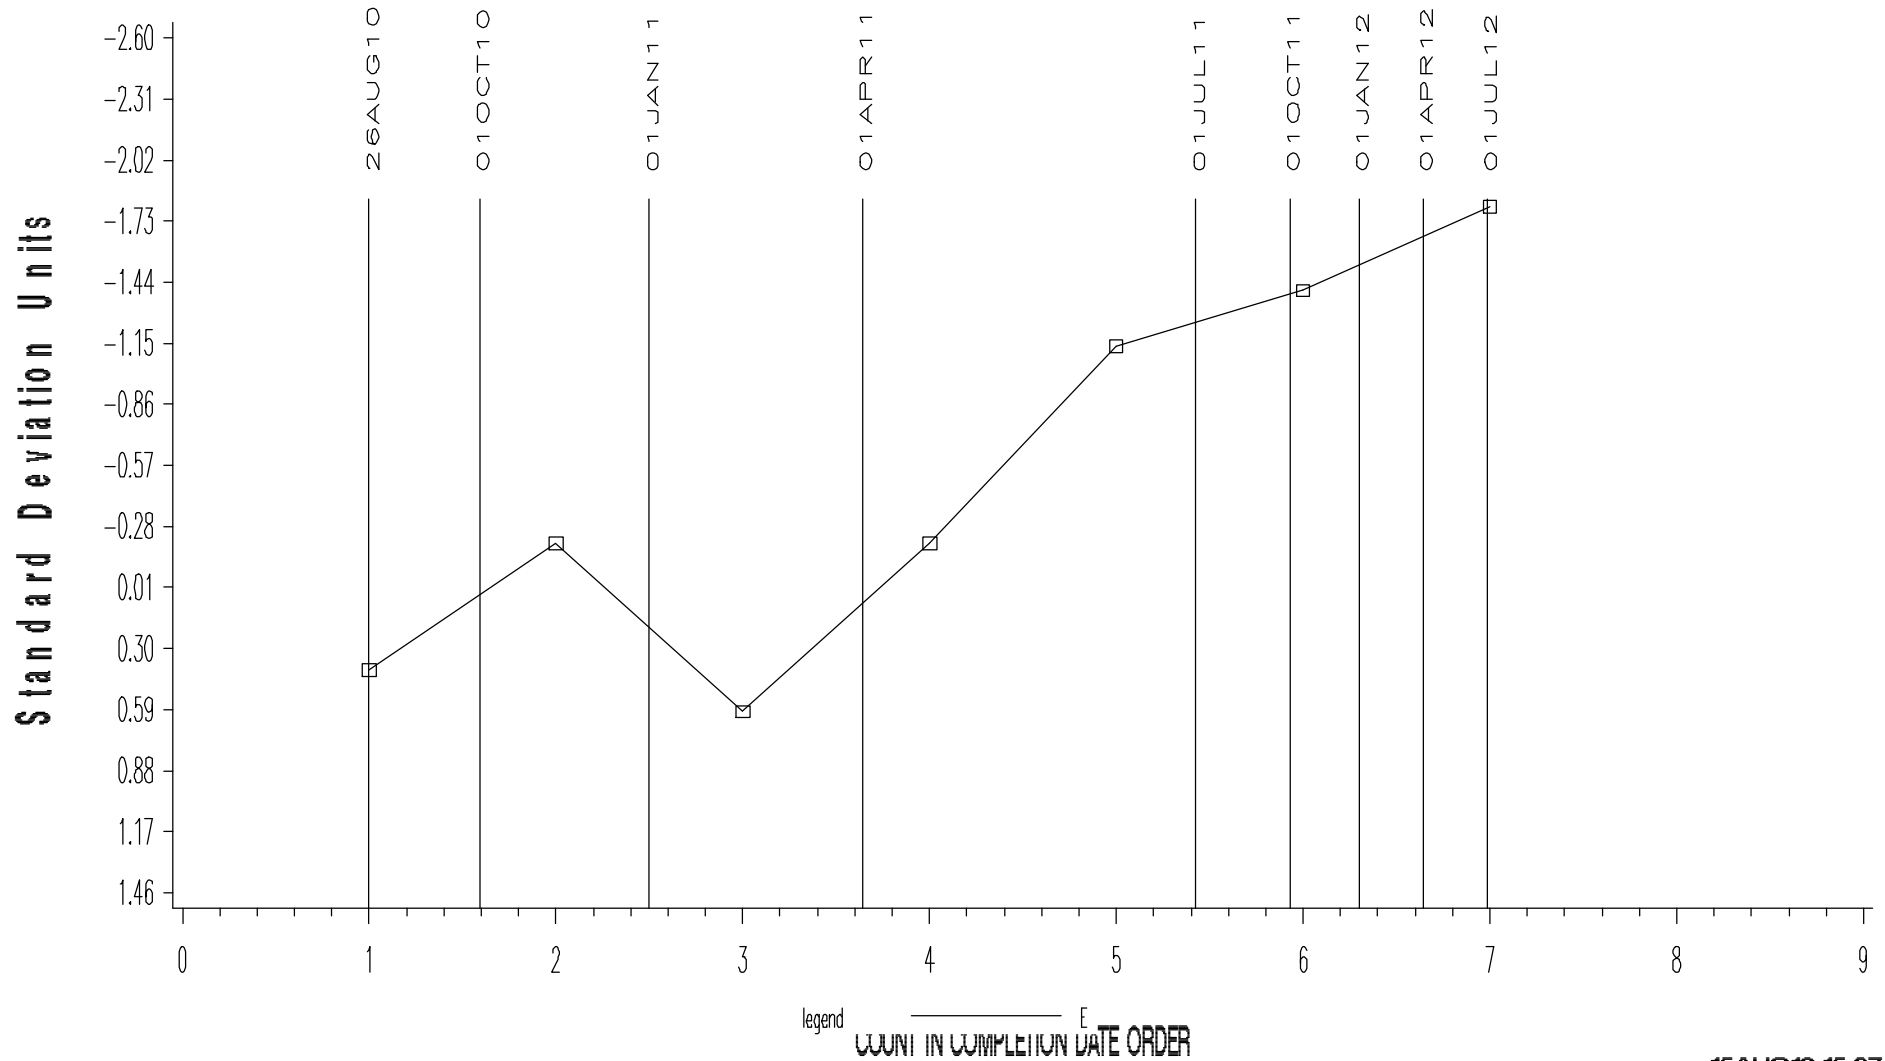

REF FLUOROELASTOMER VOLUME CHANGE AVERAGE

CUSUM Severity Analysis

REF FLUOROELASTOMER VOLUME CHANGE AVERAGE

CUSUM Severity Analysis

LDEOC — FLUOROELASTOMER LABORATORY OPERATIONALLY VALID DATA

REF FLUOROELASTOMER VOLUME CHANGE AVERAGE