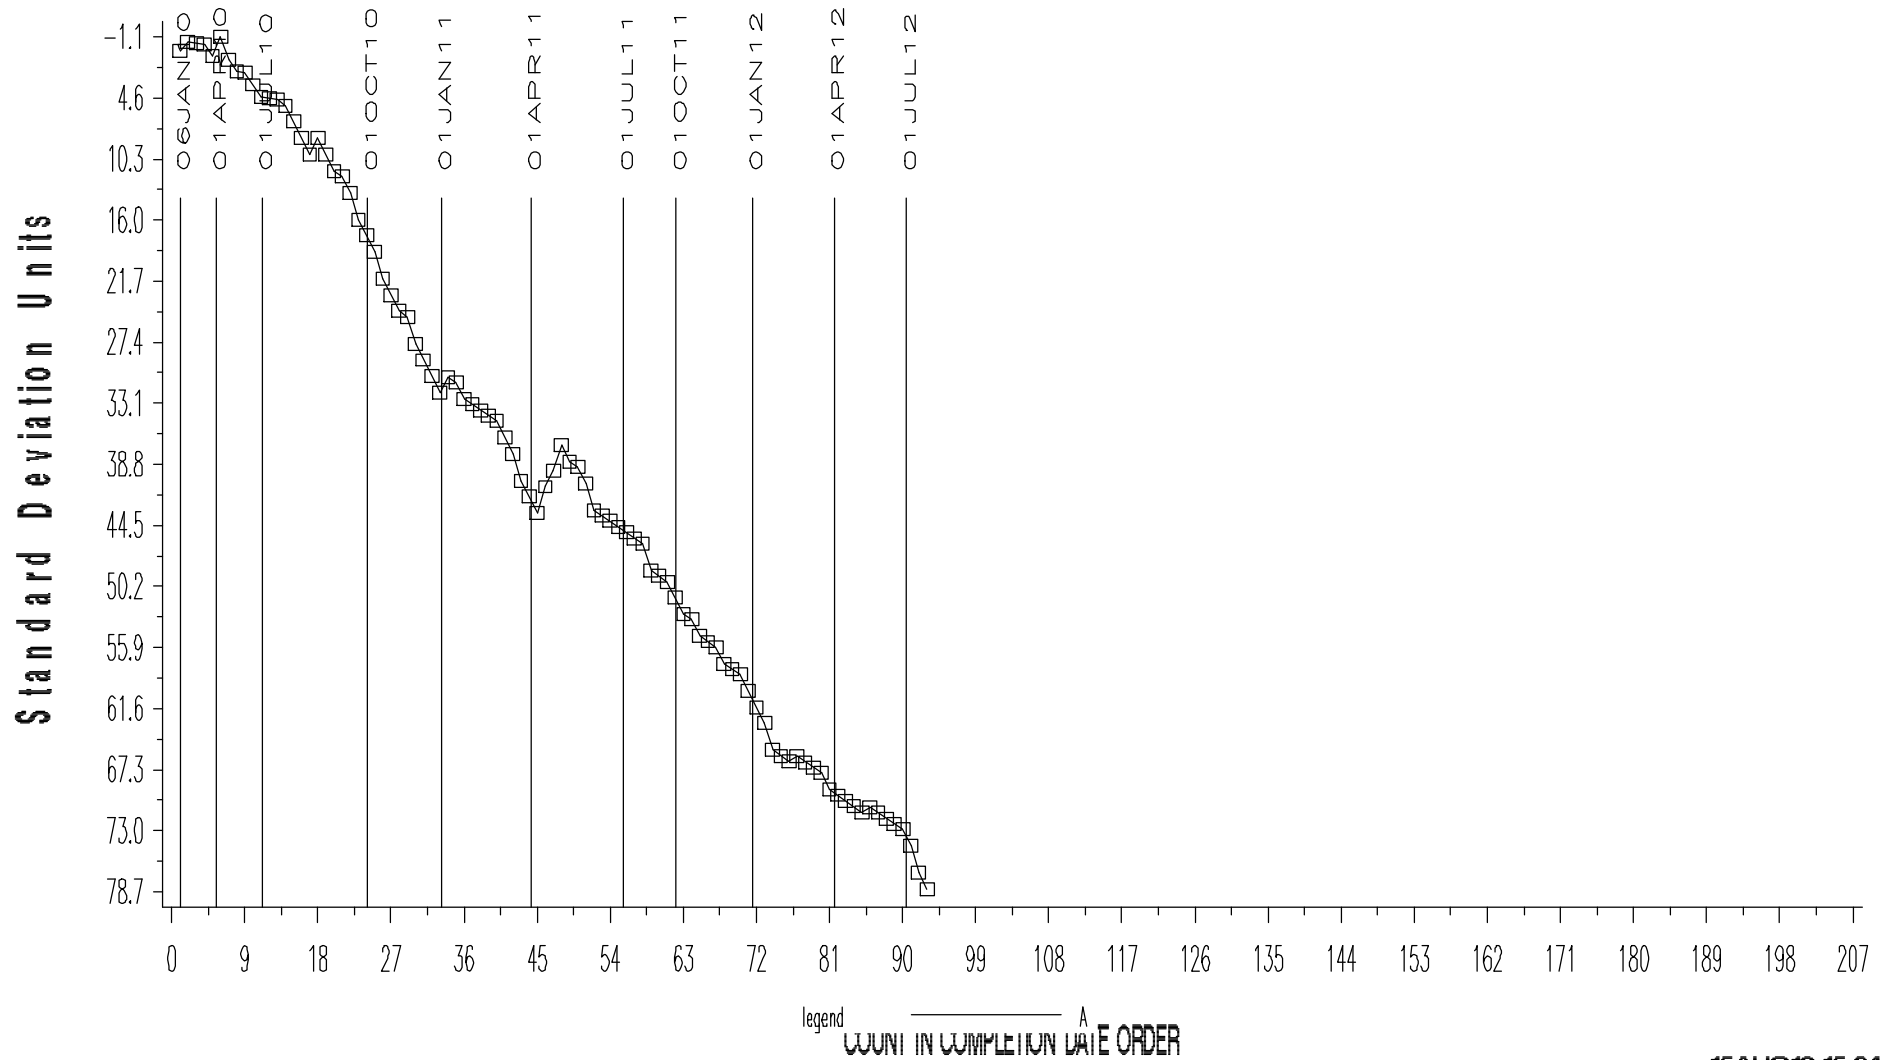

LDEOC — FLUOROELASTOMER LABORATORY OPERATIONALLY VALID DATA

REF FLUORO POINTS HARDNESS CHANGE AVERAGE

CUSUM Severity Analysis

LDEOC — FLUOROELASTOMER LABORATORY OPERATIONALLY VALID DATA

REF FLUORO POINTS HARDNESS CHANGE AVERAGE

CUSUM Severity Analysis

REF FLUORO POINTS HARDNESS CHANGE AVERAGE

CUSUM Severity Analysis

LDEOC — FLUOROELASTOMER LABORATORY OPERATIONALLY VALID DATA

REF FLUORO POINTS HARDNESS CHANGE AVERAGE

CUSUM Severity Analysis