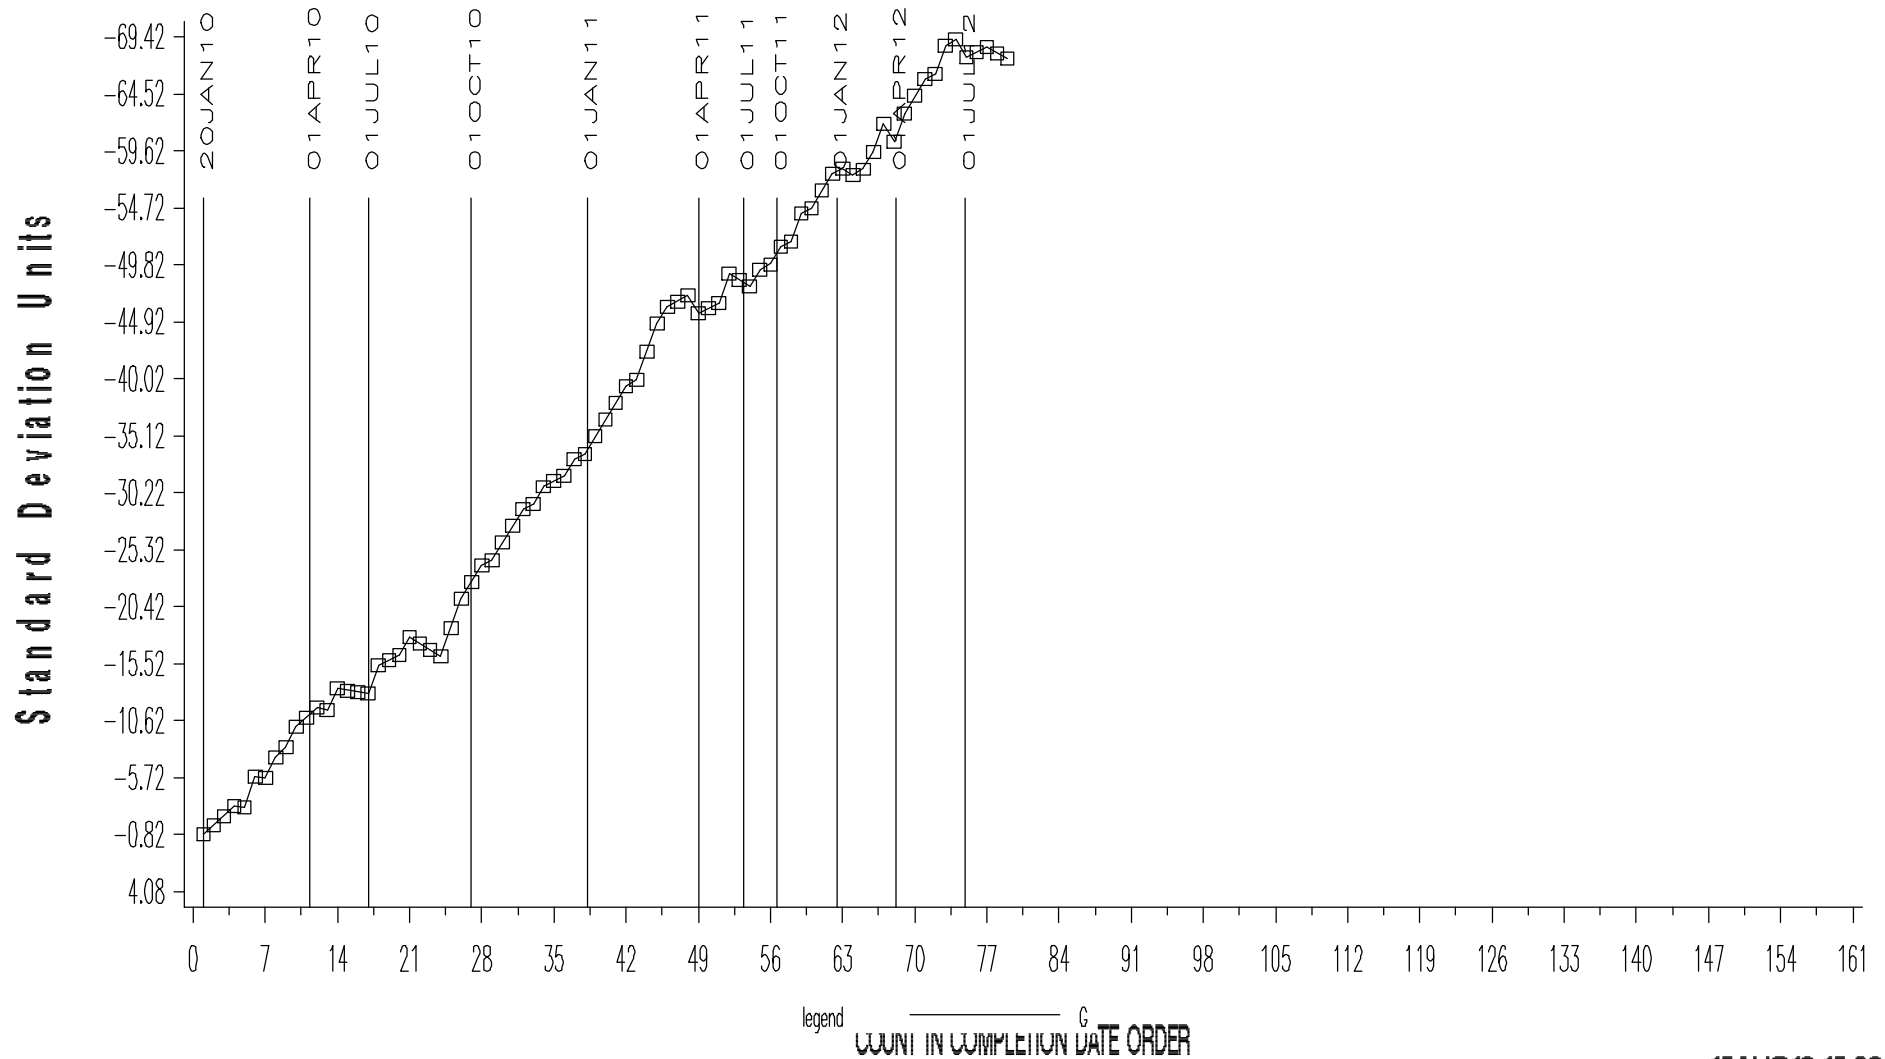

LDEOC — FLUOROELASTOMER LABORATORY OPERATIONALLY VALID DATA

REF FLUORO POINTS HARDNESS CHANGE AVERAGE

CUSUM Severity Analysis

LDEOC — FLUOROELASTOMER LABORATORY OPERATIONALLY VALID DATA

REF FLUORO POINTS HARDNESS CHANGE AVERAGE

CUSUM Severity Analysis

REF FLUORO POINTS HARDNESS CHANGE AVERAGE

CUSUM Severity Analysis

LDEOC — FLUOROELASTOMER LABORATORY OPERATIONALLY VALID DATA

REF FLUORO POINTS HARDNESS CHANGE AVERAGE

CUSUM Severity Analysis

LDEOC — FLUOROELASTOMER LABORATORY OPERATIONALLY VALID DATA

REF FLUORO POINTS HARDNESS CHANGE AVERAGE

CUSUM Severity Analysis

LDEOC — FLUOROELASTOMER LABORATORY OPERATIONALLY VALID DATA

REF FLUORO TENSILE STRENGTH CHANGE AVERAGE